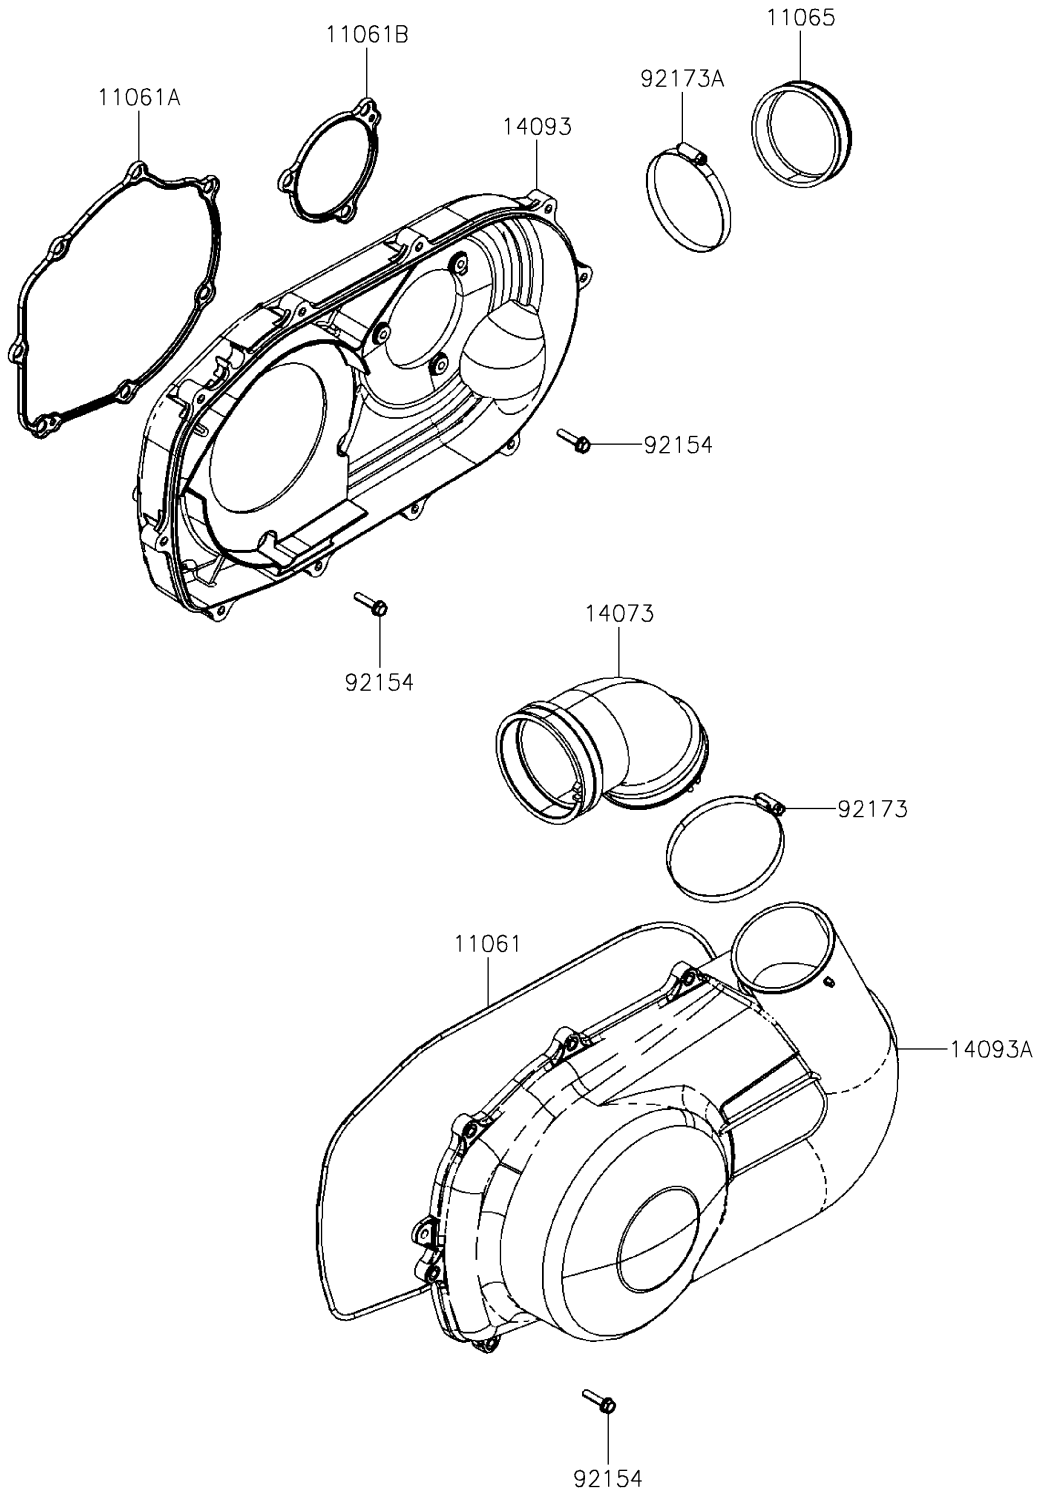

2025 Mule PRO-MX PARTS DIAGRAM

Converter Cover

E1393

2025 Mule PRO-MX PARTS LIST

Converter Cover

ITEM NAME	PART NUMBER	QUANTITY
GASKET,CRANK CASE COVER,RH (Ref # 11061)	11061-Y056	1
GASKET,CVT CASE,RR (Ref # 11061A)	11061-Y057	1
GASKET,CVT CASE,FR (Ref # 11061B)	11061-Y058	1
CAP,CVT CASE (Ref # 11065)	11065-Y034	1
DUCT,CRANK CASE COVER (Ref # 14073)	14073-Y010	1
COVER,RH (Ref # 14093)	14093-Y001	1
COVER,CRANK CASE,RH (Ref # 14093A)	14093-Y003	1
BOLT,FLANGE,6X25 (Ref # 92154)	92154-Y130	20
CLAMP (Ref # 92173)	92173-Y064	1
CLAMP (Ref # 92173A)	92173-Y066	1