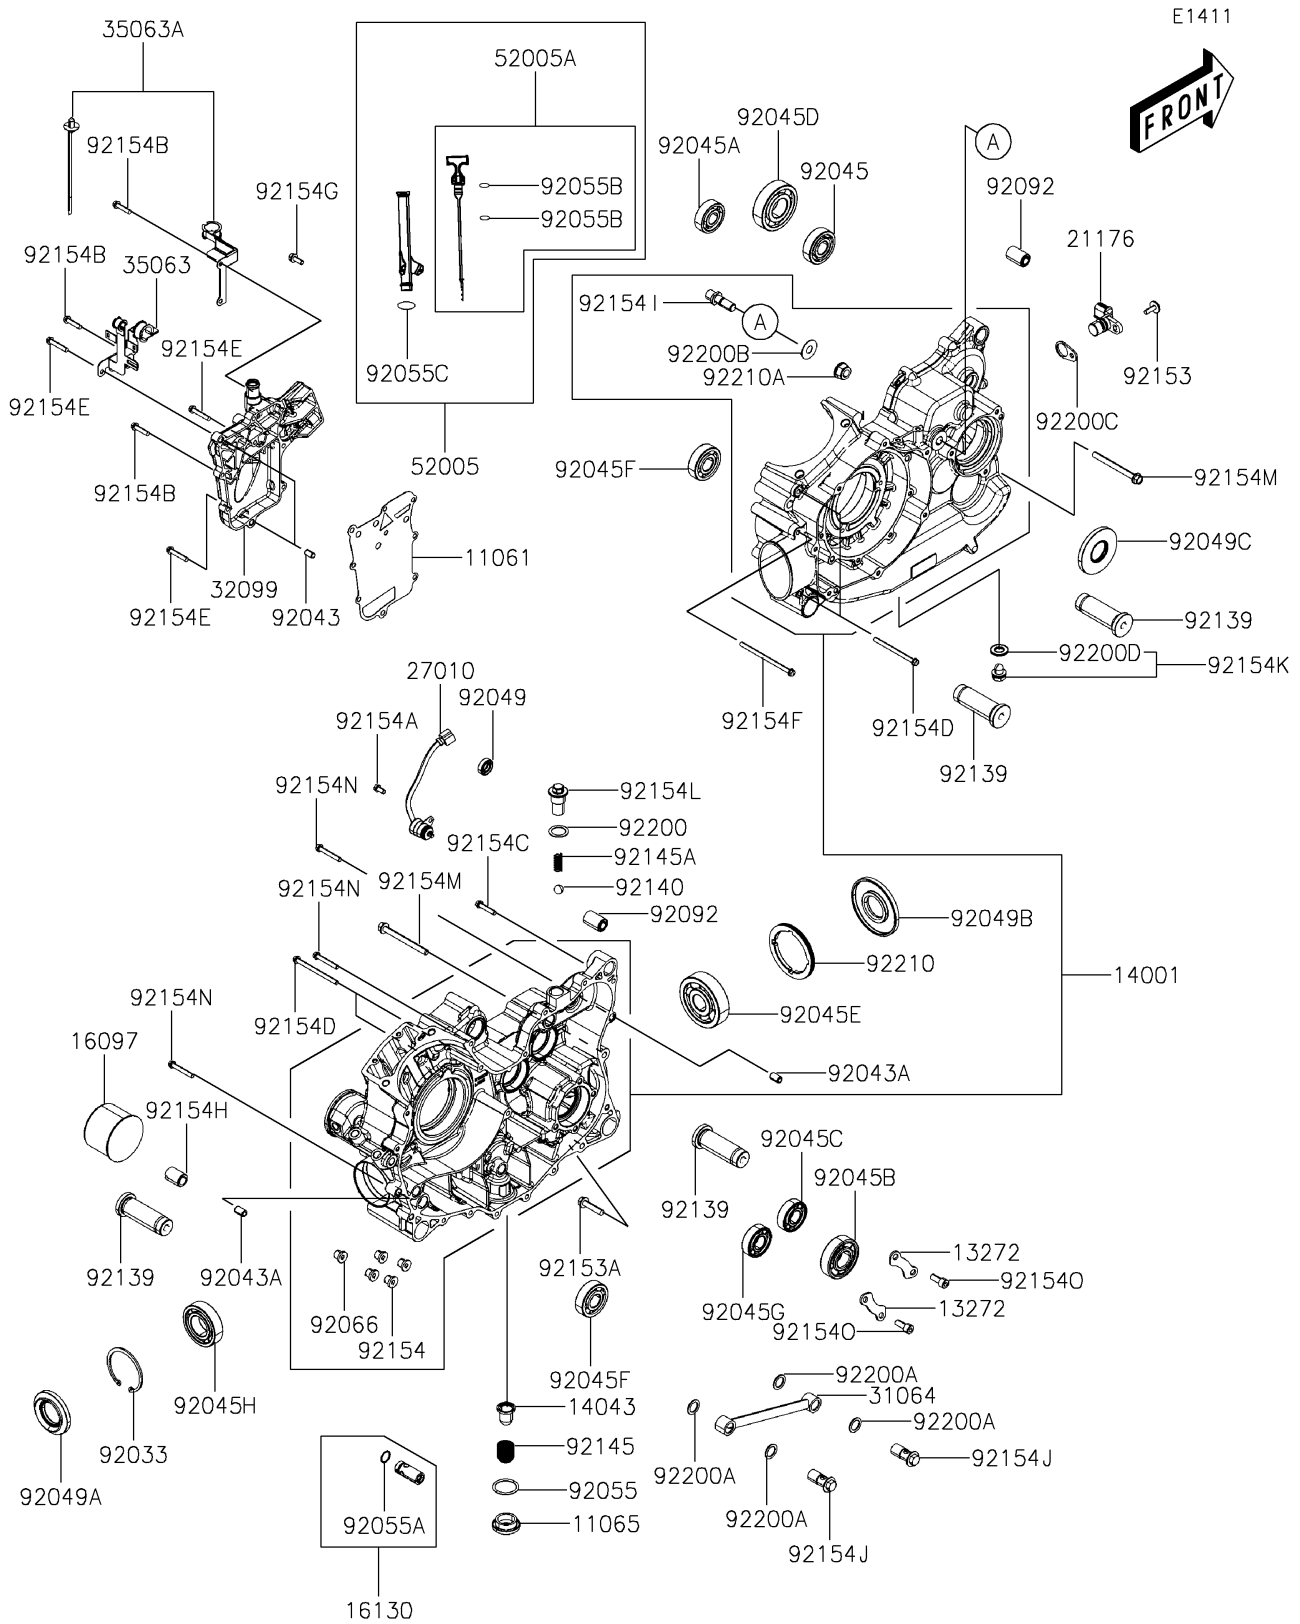

2022 Mule PRO-MX PARTS DIAGRAM

Crankcase

2022 Mule PRO-MX PARTS LIST

Crankcase

ITEM NAME	PART NUMBER	QUANTITY
GASKET,CASE,RH (Ref # 11061)	11061-Y068	1
CAP (Ref # 11065)	11065-Y006	1
PLATE (Ref # 13272)	13272-Y035	2
SET-CRANKCASE (Ref # 14001)	14001-Y004	1
FILTER,OIL (Ref # 14043)	14043-Y001	1
FILTER-ASSY-OIL (Ref # 16097)	16097-0007	1
VALVE-ASSY-RELIEF (Ref # 16130)	16130-Y001	1
SENSOR,SPEED (Ref # 21176)	21176-Y010	1
SWITCH,GEAR CHANGE (Ref # 27010)	27010-Y019	1
PIPE-COMP,OIL (Ref # 31064)	31064-Y008	1
CASE,RH (Ref # 32099)	32099-Y007	1
STAY,START MOTOR CABLE (Ref # 35063)	35063-Y035	1
STAY,HARNESS (Ref # 35063A)	35063-Y037	1
GAUGE,OIL LEVEL ASSY (Ref # 52005)	52005-Y005	1
GAUGE,OIL LEVEL (Ref # 52005A)	52005-Y006	1
RING-SNAP (Ref # 92033)	92033-Y038	1
PIN,8X14 (Ref # 92043)	92043-Y012	2
PIN,10X16 (Ref # 92043A)	92043-Y024	2
BEARING-BALL,6304 (Ref # 92045)	92045-Y016	1
BEARING-BALL,6303 (Ref # 92045A)	92045-Y023	1
BEARING-BALL,6305 (Ref # 92045B)	92045-Y040	1
BEARING-BALL,6204 (Ref # 92045C)	92045-Y041	1
BEARING-BALL,6306 (Ref # 92045D)	92045-Y042	1
BEARING-BALL,6405 (Ref # 92045E)	92045-Y043	1
BEARING-BALL,6304 (Ref # 92045F)	92045-Y045	2
BEARING-BALL (Ref # 92045G)	92045-Y048	1
BEARING-BALL (Ref # 92045H)	92045-Y053	1
SEAL-OIL,14X24X7 (Ref # 92049)	92049-Y044	1
SEAL-OIL,35X67X7 (Ref # 92049A)	92049-Y045	1

2022 Mule PRO-MX PARTS LIST

Crankcase

ITEM NAME	PART NUMBER	QUANTITY
BOLT,SOCKET,8X20 (Ref # 921540)	92154-Y210	4
WASHER (Ref # 92200)	92200-Y071	1
WASHER (Ref # 92200A)	92200-Y074	4
WASHER,THRUST,12X30X1 (Ref # 92200B)	92200-Y075	1
WASHER,SPEED SENSOR (Ref # 92200C)	92200-Y086	1
WASHER (Ref # 92200D)	92200-Y099	1
NUT,LOCK,85MM (Ref # 92210)	92210-Y086	1
NUT,FLANGE,12MM (Ref # 92210A)	92210-Y091	1