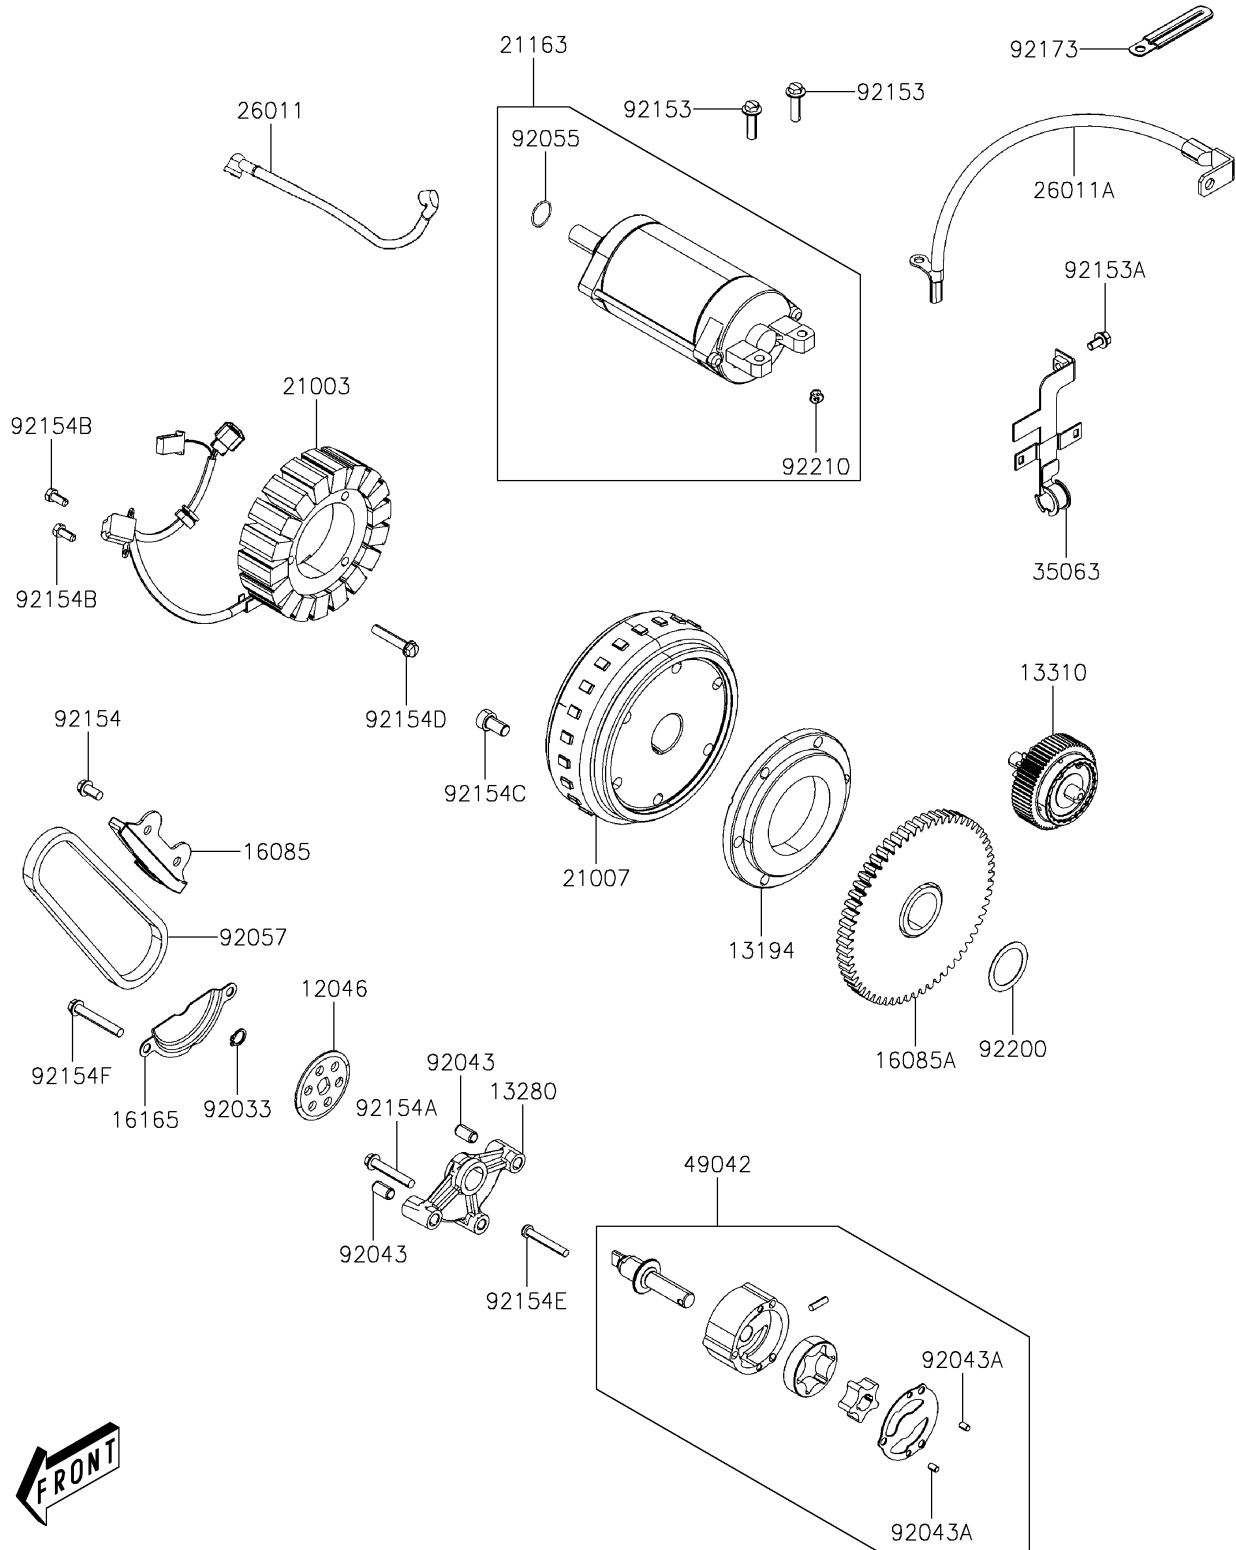

2024 Mule PRO-MX PARTS DIAGRAM

Generator

E1810

2024 Mule PRO-MX PARTS LIST

Generator

ITEM NAME	PART NUMBER	QUANTITY
SPROCKET,OIL PUMP DRIVE (Ref # 12046)	12046-Y006	1
CLUTCH-ONEWAY (Ref # 13194)	13194-Y001	1
HOLDER,OIL PUMP SHAFT (Ref # 13280)	13280-Y018	1
SHAFT-ASSY,REDUCTION (Ref # 13310)	13310-Y004	1
GEAR,START REDUCTION (Ref # 16085)	16085-Y017	1
GEAR,STARTING CLUTCH (Ref # 16085A)	16085-Y018	1
SEPARATOR,OIL (Ref # 16165)	16165-Y007	1
STATOR (Ref # 21003)	21003-Y010	1
ROTOR (Ref # 21007)	21007-Y010	1
STARTER-ELECTRIC (Ref # 21163)	21163-Y006	1
WIRE-LEAD,STARTER MOTOR (Ref # 26011)	26011-Y010	1
WIRE-LEAD,EARTH (Ref # 26011A)	26011-Y013	1
STAY (Ref # 35063)	35063-Y036	1
PUMP-OIL,ASSY (Ref # 49042)	49042-Y006	1
RING-SNAP,10MM (Ref # 92033)	92033-Y019	1
PIN,8X14 (Ref # 92043)	92043-Y012	2
PIN,DOWEL,4X65 (Ref # 92043A)	92043-Y015	2
RING-O,24.4X3.1 (Ref # 92055)	92055-Y025	1
CHAIN,OIL PUMP (Ref # 92057)	92057-Y013	1
BOLT,FLANGE,6X22 (Ref # 92153)	92153-Y003	2
BOLT,5X10 (Ref # 92153A)	92153-Y058	1
BOLT,FLANGE,6X12 (Ref # 92154)	92154-Y035	2
BOLT,FLANGE,6X35 (Ref # 92154A)	92154-Y069	1
BOLT,HEX,5X12 (Ref # 92154B)	92154-Y111	2
BOLT,8X15 (Ref # 92154C)	92154-Y123	6
BOLT,FLANGE,6X32 (Ref # 92154D)	92154-Y128	3
BOLT,5X35 (Ref # 92154E)	92154-Y185	3
BOLT,FLANGE,6X40 (Ref # 92154F)	92154-Y209	2
CLAMP (Ref # 92173)	92173-Y004	1

2024 Mule PRO-MX PARTS LIST

Generator

ITEM NAME	PART NUMBER	QUANTITY
WASHER,27.2X36X0.5 (Ref # 92200)	92200-Y097	1
NUT,6MM (Ref # 92210)	92210-Y039	1