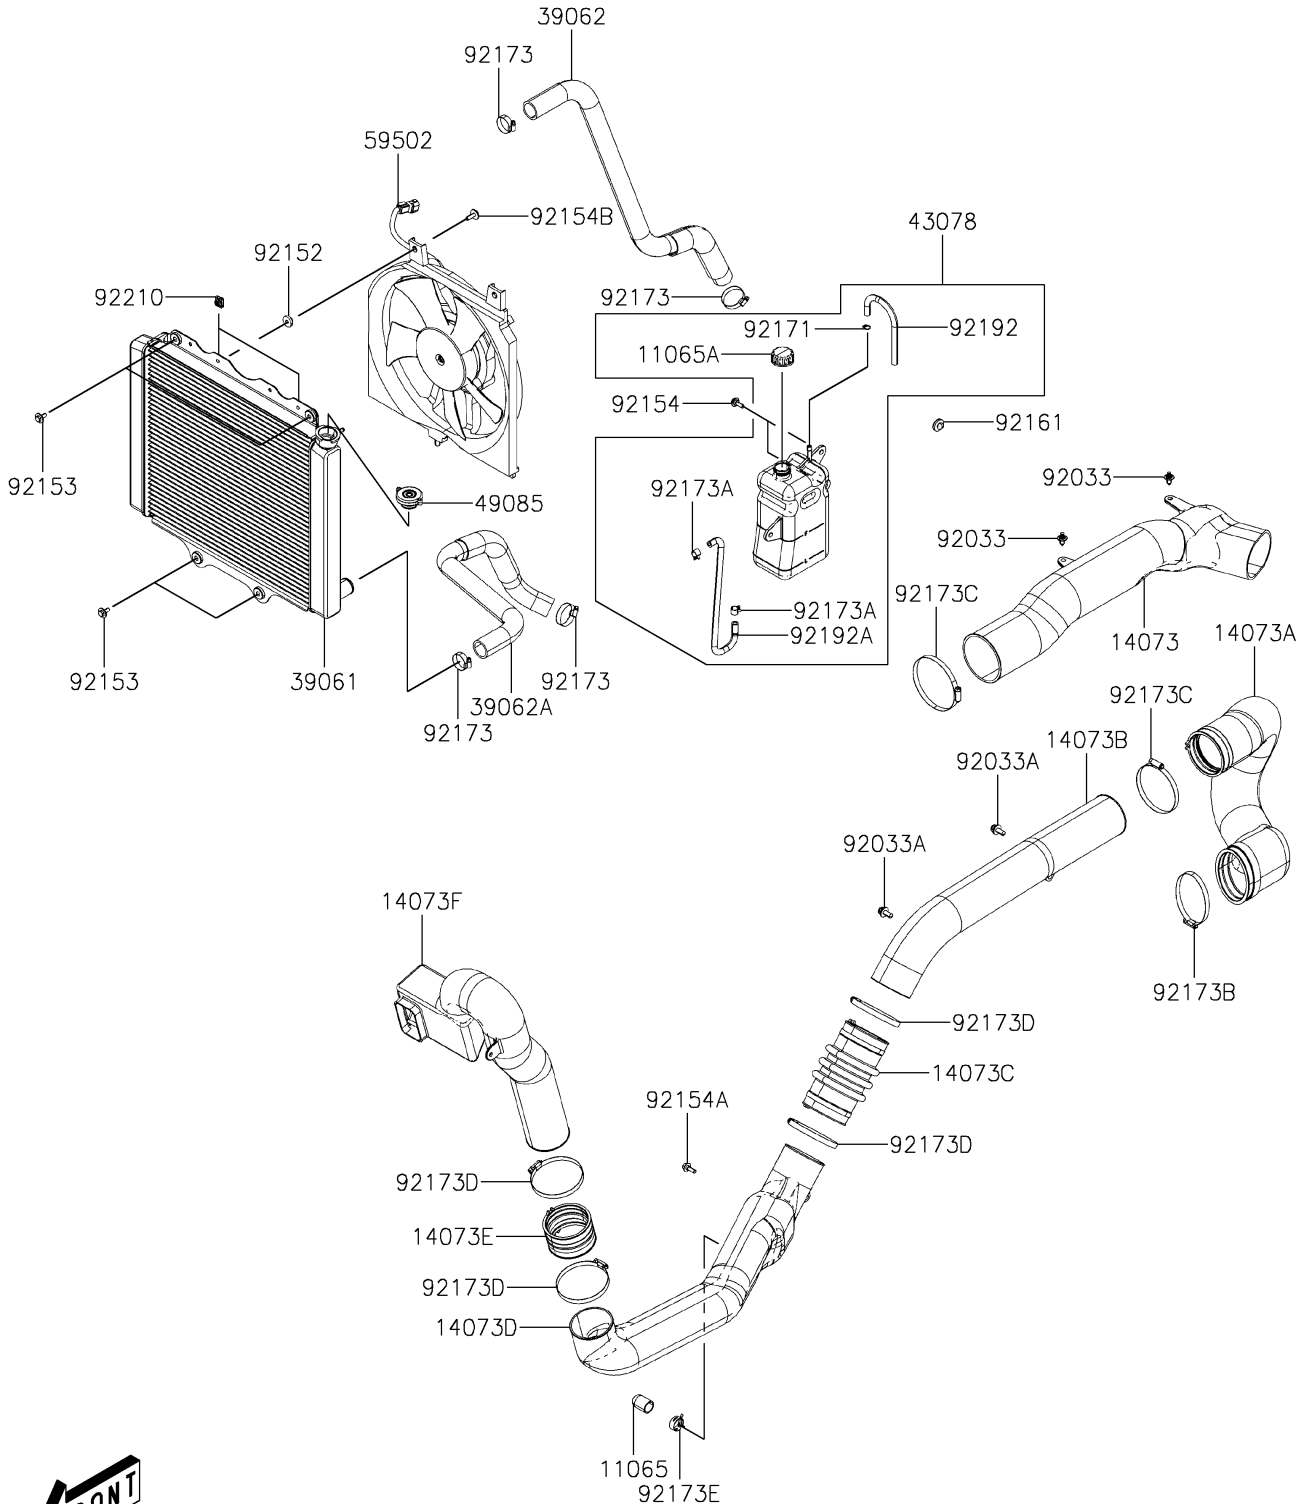

# 2024 Mule PRO-MX PARTS DIAGRAM

Cooling

E3035

## 2024 Mule PRO-MX PARTS LIST

### Cooling

ITEM NAME	PART NUMBER	QUANTITY
CAP,DRAIN (Ref # 11065)	11065-Y036	1
CAP,RESERVE TANK (Ref # 11065A)	11065-Y037	1
DUCT (Ref # 14073)	14073-Y011	1
DUCT,INTAKE (Ref # 14073A)	14073-Y012	1
DUCT,INTAKE (Ref # 14073B)	14073-Y013	1
DUCT,INTAKE (Ref # 14073C)	14073-Y014	1
DUCT,INTAKE (Ref # 14073D)	14073-Y015	1
DUCT,INTAKE (Ref # 14073E)	14073-Y016	1
DUCT,INTAKE (Ref # 14073F)	14073-Y017	1
RADIATOR-ASSY (Ref # 39061)	39061-Y004	1
HOSE-COOLING (Ref # 39062)	39062-Y016	1
HOSE-COOLING (Ref # 39062A)	39062-Y017	1
RESERVOIR (Ref # 43078)	43078-Y004	1
CAP-ASSY-PRESSURE (Ref # 49085)	49085-Y005	1
FAN-ASSY (Ref # 59502)	59502-Y003	1
RING-SNAP (Ref # 92033)	92033-Y033	2
RING-SNAP (Ref # 92033A)	92033-Y035	2
COLLAR (Ref # 92152)	92152-Y072	2
BOLT,6X20 (Ref # 92153)	92153-Y019	4
BOLT,6X18 (Ref # 92154)	92154-Y177	2
BOLT,FLANGE,6MM (Ref # 92154A)	92154-Y180	1
BOLT,6X22 (Ref # 92154B)	92154-Y191	2
DAMPER (Ref # 92161)	92161-Y048	1
CLAMP (Ref # 92171)	92171-Y011	1
CLAMP,28.6MM (Ref # 92173)	92173-1205	4
CLAMP,10.5 (Ref # 92173A)	92173-Y023	2
CLAMP (Ref # 92173B)	92173-Y062	1
CLAMP (Ref # 92173C)	92173-Y064	2
CLAMP (Ref # 92173D)	92173-Y066	4

### Cooling

ITEM NAME	PART NUMBER	QUANTITY
CLAMP (Ref # 92173E)	92173-Y082	1
TUBE,DRAIN (Ref # 92192)	92192-Y069	1
TUBE (Ref # 92192A)	92192-Y070	1
NUT,6MM (Ref # 92210)	92210-Y089	2