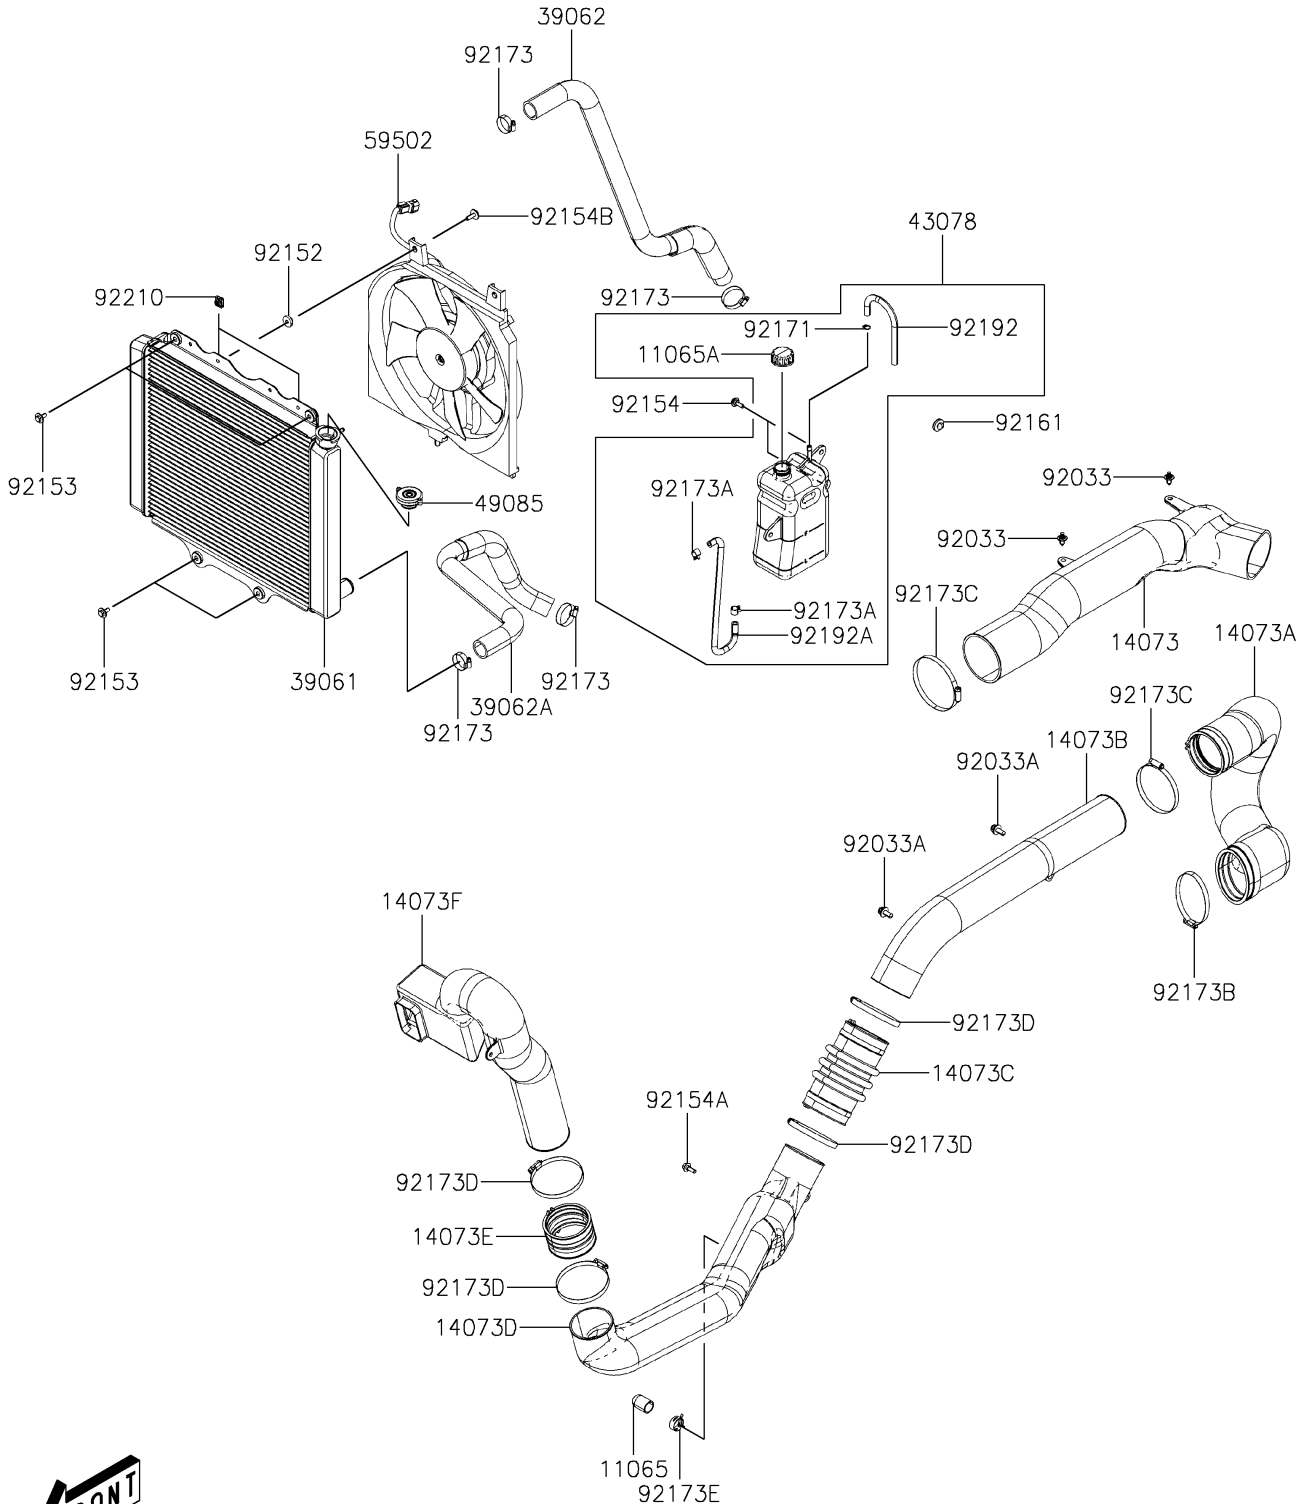

2025 Mule PRO-MX PARTS DIAGRAM

Cooling

E3035

2025 Mule PRO-MX PARTS LIST

Cooling

ITEM NAME	PART NUMBER	QUANTITY
CAP,DRAIN (Ref # 11065)	11065-Y036	1
CAP,RESERVE TANK (Ref # 11065A)	11065-Y037	1
DUCT (Ref # 14073)	14073-Y011	1
DUCT,INTAKE (Ref # 14073A)	14073-Y012	1
DUCT,INTAKE (Ref # 14073B)	14073-Y013	1
DUCT,INTAKE (Ref # 14073C)	14073-Y014	1
DUCT,INTAKE (Ref # 14073D)	14073-Y015	1
DUCT,INTAKE (Ref # 14073E)	14073-Y016	1
DUCT,INTAKE (Ref # 14073F)	14073-Y017	1
RADIATOR-ASSY (Ref # 39061)	39061-Y004	1
HOSE-COOLING (Ref # 39062)	39062-Y016	1
HOSE-COOLING (Ref # 39062A)	39062-Y017	1
RESERVOIR (Ref # 43078)	43078-Y004	1
CAP-ASSY-PRESSURE (Ref # 49085)	49085-Y005	1
FAN-ASSY (Ref # 59502)	59502-Y003	1
RING-SNAP (Ref # 92033)	92033-Y033	2
RING-SNAP (Ref # 92033A)	92033-Y035	2
COLLAR (Ref # 92152)	92152-Y072	2
BOLT,6X20 (Ref # 92153)	92153-Y019	4
BOLT,6X18 (Ref # 92154)	92154-Y177	2
BOLT,FLANGE,6MM (Ref # 92154A)	92154-Y180	1
BOLT,6X22 (Ref # 92154B)	92154-Y191	2
DAMPER (Ref # 92161)	92161-Y048	1
CLAMP (Ref # 92171)	92171-Y011	1
CLAMP,28.6MM (Ref # 92173)	92173-1205	4
CLAMP,10.5 (Ref # 92173A)	92173-Y023	2
CLAMP (Ref # 92173B)	92173-Y062	1
CLAMP (Ref # 92173C)	92173-Y064	2
CLAMP (Ref # 92173D)	92173-Y066	4

2025 Mule PRO-MX PARTS LIST

Cooling

ITEM NAME	PART NUMBER	QUANTITY
CLAMP (Ref # 92173E)	92173-Y082	1
TUBE,DRAIN (Ref # 92192)	92192-Y069	1
TUBE (Ref # 92192A)	92192-Y070	1
NUT,6MM (Ref # 92210)	92210-Y089	2