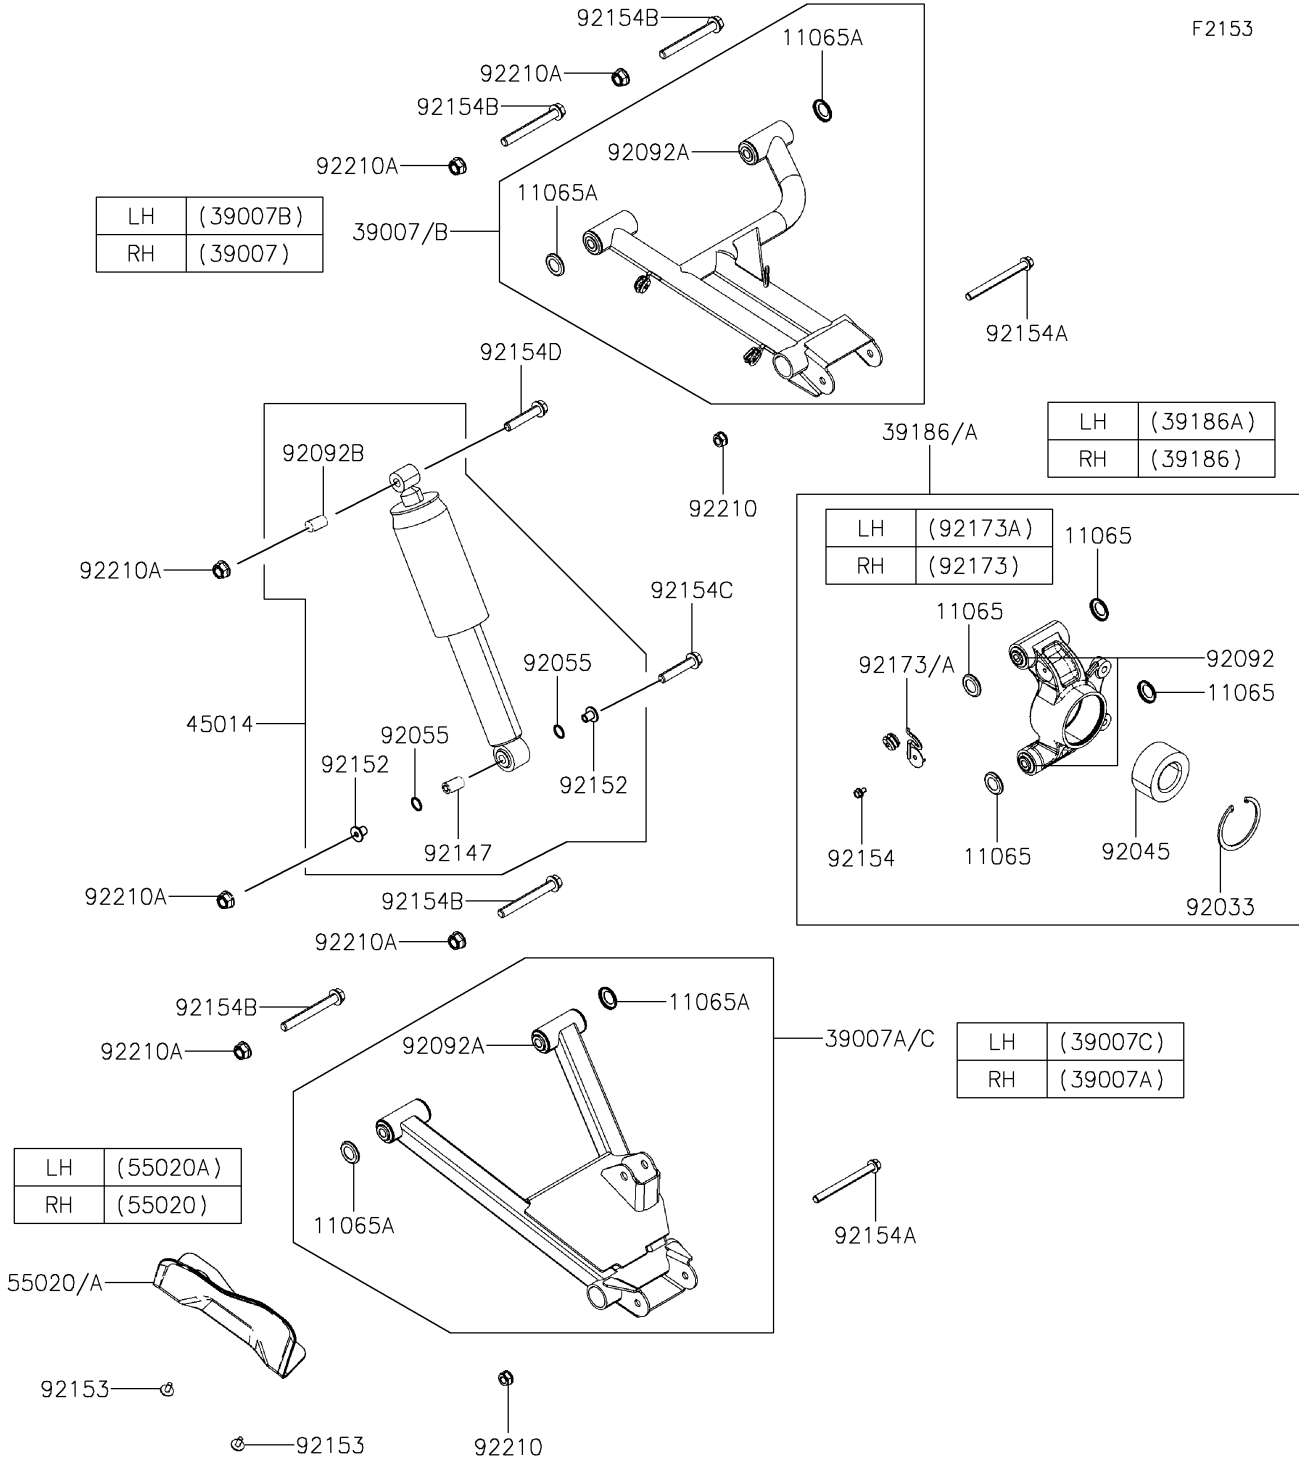

2025 Mule PRO-MX PARTS DIAGRAM

Rear Suspension

2025 Mule PRO-MX PARTS LIST

Rear Suspension

ITEM NAME	PART NUMBER	QUANTITY
CAP (Ref # 11065)	11065-Y038	8
CAP,ARM (Ref # 11065A)	11065-Y039	8
ARM-SUSP,RR,UPP,RH (Ref # 39007)	39007-Y014	1
ARM-SUSP,RR,LWR,RH (Ref # 39007A)	39007-Y015	1
ARM-SUSP,RR,UPP,LH (Ref # 39007B)	39007-Y016	1
ARM-SUSP,RR,LWR,LH (Ref # 39007C)	39007-Y017	1
KNUCKLE,RR,RH (Ref # 39186)	39186-Y006	1
KNUCKLE,RR,LH (Ref # 39186A)	39186-Y008	1
SHOCKABSORBER,RR (Ref # 45014)	45014-Y009	2
GUARD,RR,RH,S.BLACK (Ref # 55020)	55020-Y018-933	1
GUARD,RR,LH,S.BLACK (Ref # 55020A)	55020-Y019-933	1
RING-SNAP (Ref # 92033)	92033-Y039	2
BEARING-BALL,40X74X36 (Ref # 92045)	92045-0897	2
RING-O (Ref # 92055)	92055-Y074	4
BUSHING-RUBBER (Ref # 92092)	92092-Y004	4
BUSHING-RUBBER (Ref # 92092A)	92092-Y005	8
BUSHING-RUBBER (Ref # 92092B)	92092-Y006	2
BEARING,SPHERICAL (Ref # 92147)	92147-Y002	2
COLLAR (Ref # 92152)	92152-Y076	4
BOLT,6X16 (Ref # 92153)	92153-Y018	4
BOLT,FLANGE,6X6 (Ref # 92154)	92154-Y192	2
BOLT,FLANGE,10X110 (Ref # 92154A)	92154-Y199	4
BOLT,FLANGE,12X100 (Ref # 92154B)	92154-Y202	8
BOLT,FLANGE,12X60 (Ref # 92154C)	92154-Y203	2
BOLT,FLANGE,12X55 (Ref # 92154D)	92154-Y204	2
CLAMP,KNUCKLE,RH (Ref # 92173)	92173-Y070	1
CLAMP,KNUCKLE,LH (Ref # 92173A)	92173-Y072	1
NUT,10MM (Ref # 92210)	92210-Y009	4
NUT,FLANGE,12MM (Ref # 92210A)	92210-Y090	12