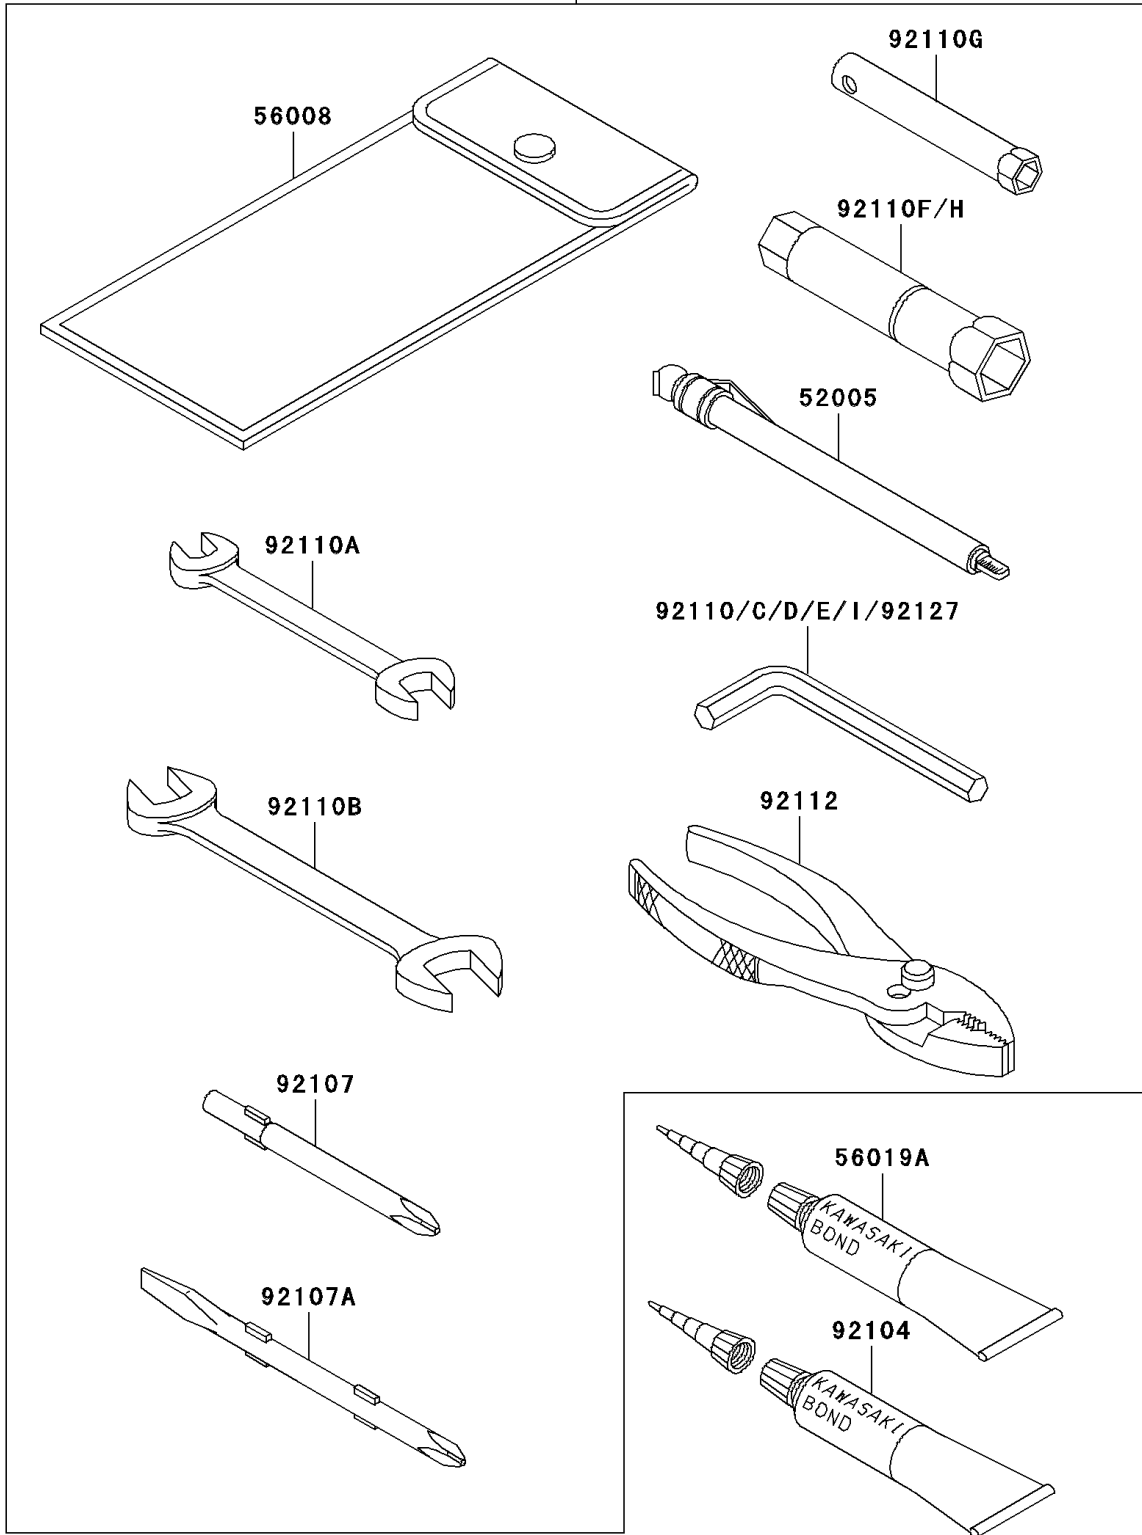

1993 Ninja[®] ZX[™]-11 PARTS DIAGRAM

Owner's Tools

56007

F2810

1993 Ninja® ZX™ -11 PARTS LIST

Owner's Tools

ITEM NAME	PART NUMBER	QUANTITY
GAUGE,AIR,3.5KG/CM2 (Ref # 52005)	52005-1031	1
TOOL-KIT (Ref # 56007)	56007-1381	1
BAG,TOOL (Ref # 56008)	56008-006	1
THREE BOND TB1211,HT/RS,WHITE (Ref # 56019A)	56019-120	1
GASKET-LIQUID,TUBE,100G,BLACK (Ref # 92104)	92104-1003	1
TOOL-DRIVER,#3PHILLIPS (Ref # 92107)	92107-1002	1
TOOL-DRIVER,#2PHILLIPS&SLOT (Ref # 92107A)	92107-1052	1
TOOL-WRENCH,ALLEN,5MM (Ref # 92110)	92110-1015	1
TOOL-WRENCH,OPEN END,10X12 (Ref # 92110A)	92110-1038	1
TOOL-WRENCH,OPEN END,14X17 (Ref # 92110B)	92110-1045	1
TOOL-WRENCH,ALLEN,12MM (Ref # 92110C)	92110-1104	1
TOOL-WRENCH,ALLEN,8MM (Ref # 92110D)	92110-1108	1
TOOL-WRENCH,ALLEN,3MM (Ref # 92110E)	92110-1140	1
TOOL-WRENCH,BOX,16MM (Ref # 92110F)	92110-1145	1
TOOL-WRENCH,BOX,8MM (Ref # 92110G)	92110-1174	1
TOOL-WRENCH,BOX,10&12MM (Ref # 92110H)	92110-1175	1
TOOL-WRENCH,ALLEN,4MM (Ref # 92110I)	92110-3703	1
TOOL-PLIERS (Ref # 92112)	92112-003	1
TOOL-WRENCH,ALLEN,6MM (Ref # 92127)	92127-003	1