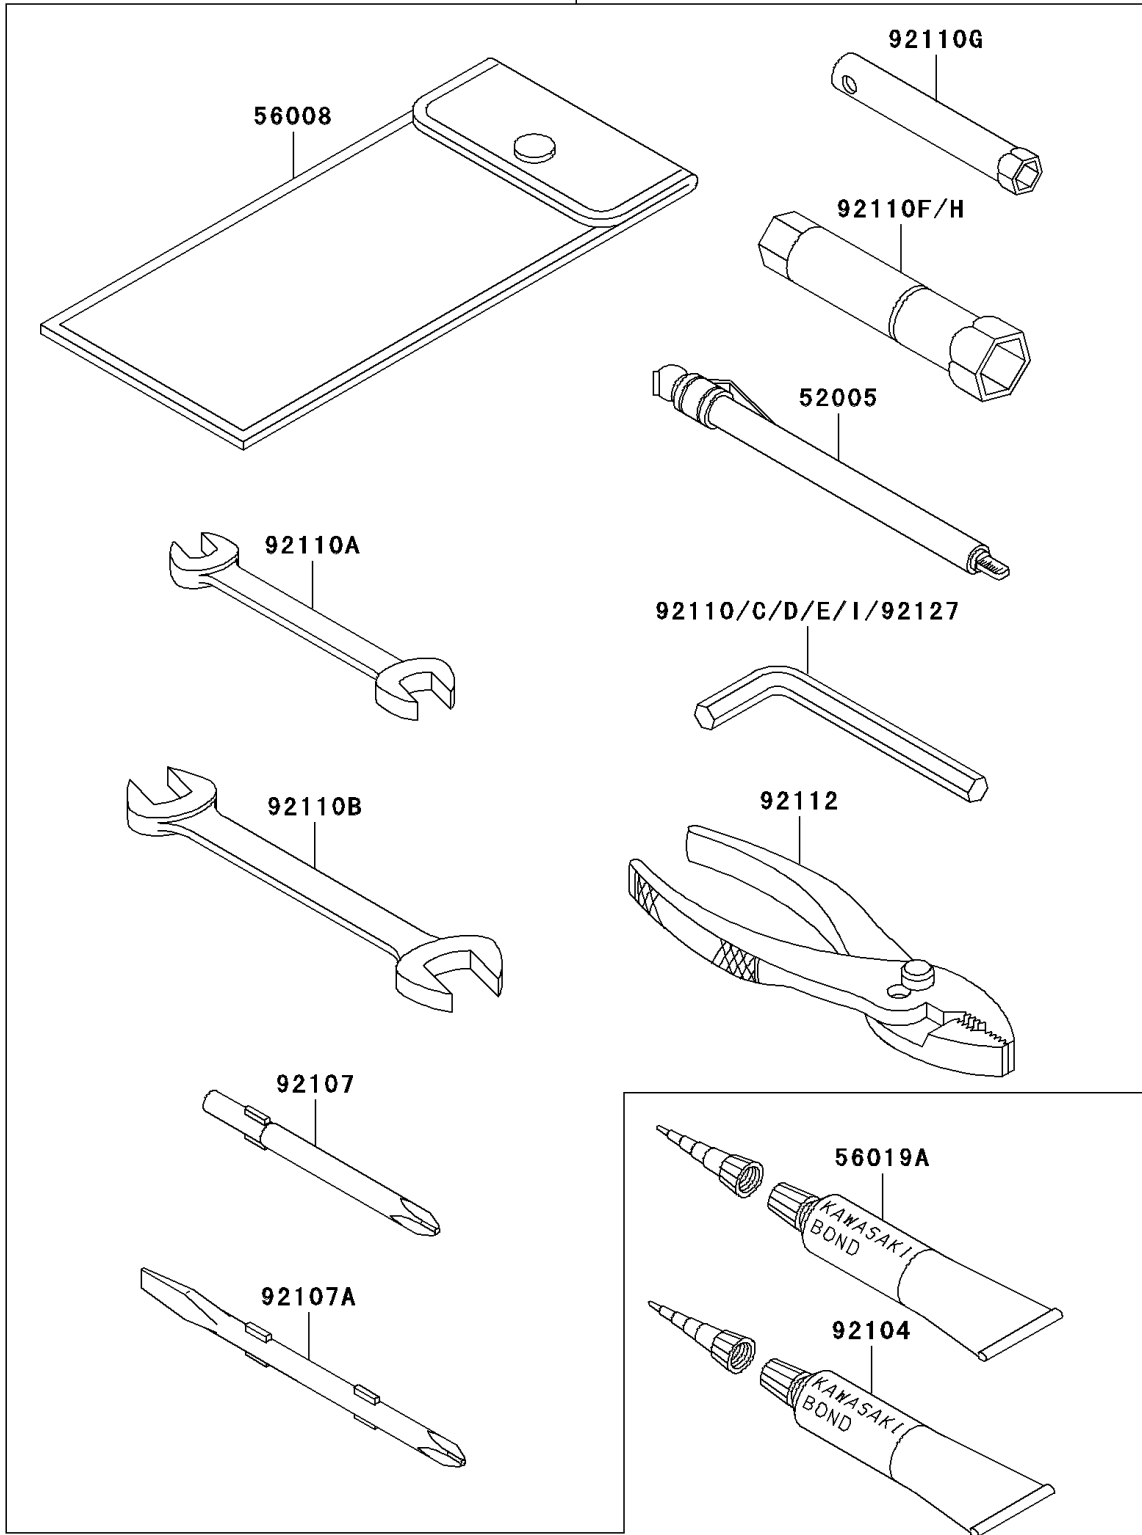

1994 Ninja® ZX™ -11 PARTS DIAGRAM

Owner's Tools

56007

F2810

1994 Ninja® ZX™ -11 PARTS LIST

Owner's Tools

ITEM NAME	PART NUMBER	QUANTITY
GAUGE,AIR,3.5KG/CM2 (Ref # 52005)	52005-1031	1
TOOL-KIT (Ref # 56007)	56007-1381	1
BAG,TOOL (Ref # 56008)	56008-006	1
THREE BOND TB1211,HT/RS,WHITE (Ref # 56019A)	56019-120	1
GASKET-LIQUID,TUBE,100G,BLACK (Ref # 92104)	92104-1003	1
TOOL-DRIVER,#3PHILLIPS (Ref # 92107)	92107-1002	1
TOOL-DRIVER,#2PHILLIPS&SLOT (Ref # 92107A)	92107-1052	1
TOOL-WRENCH,ALLEN,5MM (Ref # 92110)	92110-1015	1
TOOL-WRENCH,OPEN END,10X12 (Ref # 92110A)	92110-1038	1
TOOL-WRENCH,OPEN END,14X17 (Ref # 92110B)	92110-1045	1
TOOL-WRENCH,ALLEN,12MM (Ref # 92110C)	92110-1104	1
TOOL-WRENCH,ALLEN,8MM (Ref # 92110D)	92110-1108	1
TOOL-WRENCH,ALLEN,3MM (Ref # 92110E)	92110-1140	1
TOOL-WRENCH,BOX,16MM (Ref # 92110F)	92110-1145	1
TOOL-WRENCH,BOX,8MM (Ref # 92110G)	92110-1174	1
TOOL-WRENCH,BOX,10&12MM (Ref # 92110H)	92110-1175	1
TOOL-WRENCH,ALLEN,4MM (Ref # 92110I)	92110-3703	1
TOOL-PLIERS (Ref # 92112)	92112-003	1
TOOL-WRENCH,ALLEN,6MM (Ref # 92127)	92127-003	1