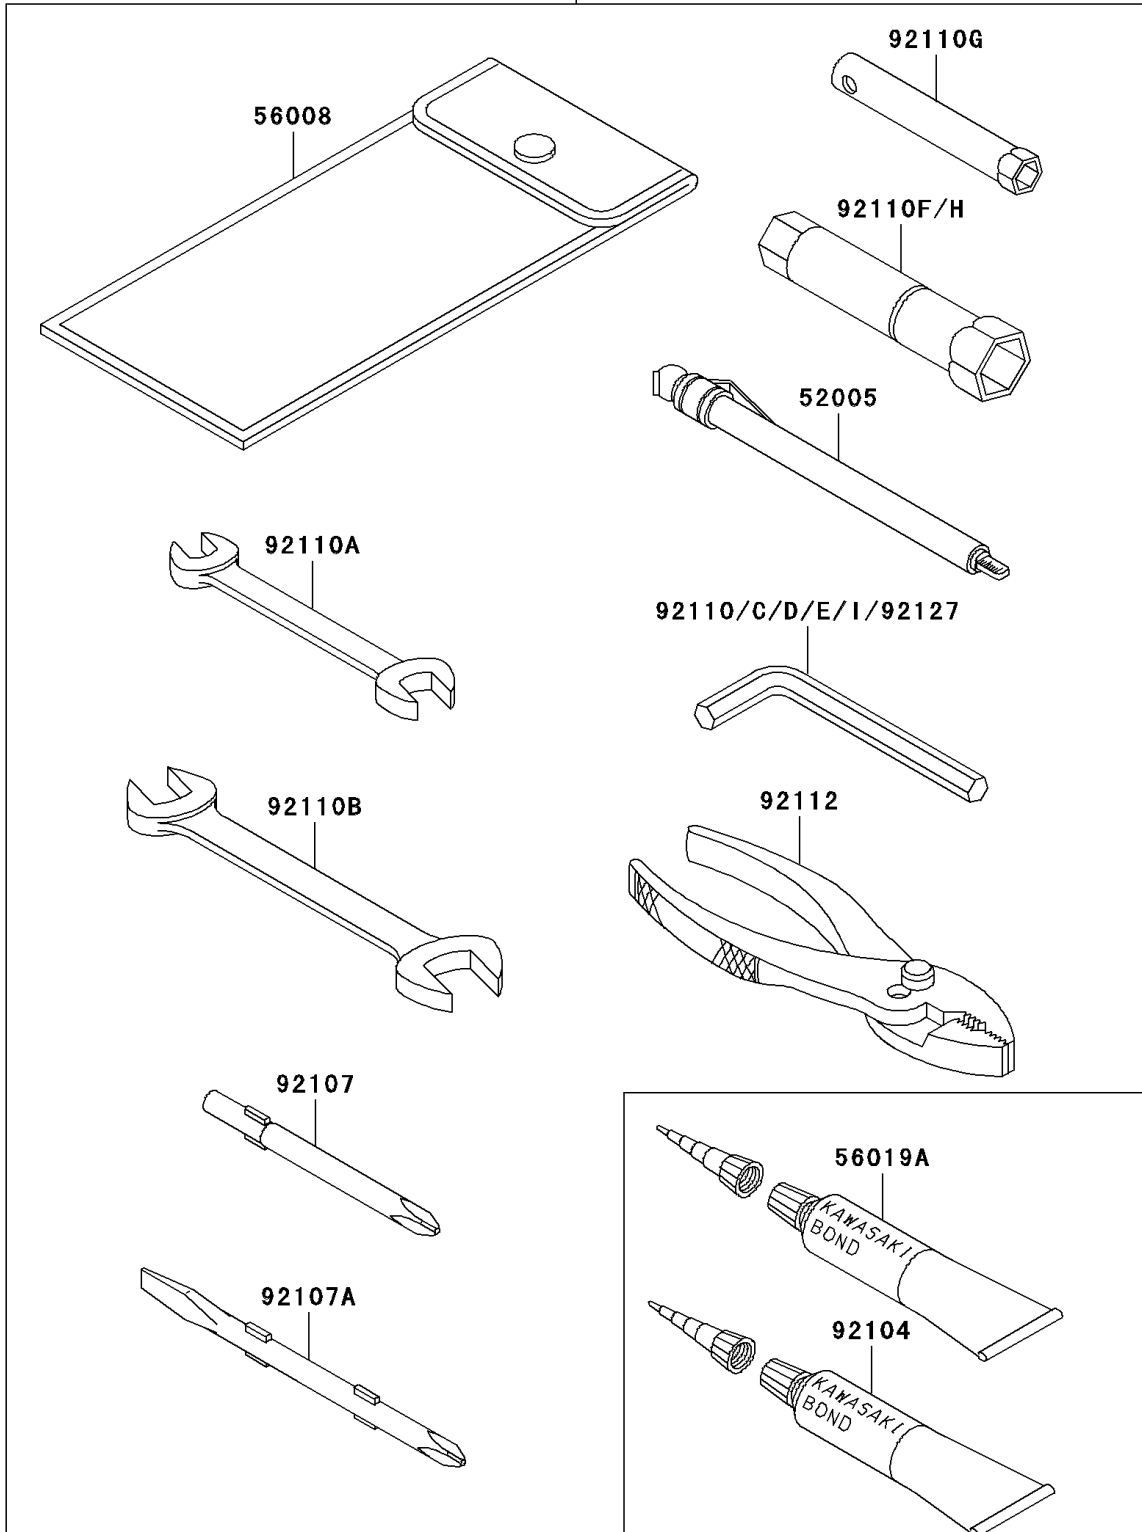

1995 Ninja® ZX™ -11 PARTS DIAGRAM

Owner's Tools

56007

F2810

1995 Ninja® ZX™ -11 PARTS LIST

Owner's Tools

ITEM NAME	PART NUMBER	QUANTITY
GAUGE,AIR,3.5KG/CM2 (Ref # 52005)	52005-1031	1
TOOL-KIT (Ref # 56007)	56007-1381	1
BAG,TOOL (Ref # 56008)	56008-006	1
THREE BOND TB1211,HT/RS,WHITE (Ref # 56019A)	56019-120	1
GASKET-LIQUID,TUBE,100G,BLACK (Ref # 92104)	92104-1003	1
TOOL-DRIVER,#3PHILLIPS (Ref # 92107)	92107-1002	1
TOOL-DRIVER,#2PHILLIPS&SLOT (Ref # 92107A)	92107-1052	1
TOOL-WRENCH,ALLEN,5MM (Ref # 92110)	92110-1015	1
TOOL-WRENCH,OPEN END,10X12 (Ref # 92110A)	92110-1038	1
TOOL-WRENCH,OPEN END,14X17 (Ref # 92110B)	92110-1045	1
TOOL-WRENCH,ALLEN,12MM (Ref # 92110C)	92110-1104	1
TOOL-WRENCH,ALLEN,8MM (Ref # 92110D)	92110-1108	1
TOOL-WRENCH,ALLEN,3MM (Ref # 92110E)	92110-1140	1
TOOL-WRENCH,BOX,16MM (Ref # 92110F)	92110-1145	1
TOOL-WRENCH,BOX,8MM (Ref # 92110G)	92110-1174	1
TOOL-WRENCH,BOX,10&12MM (Ref # 92110H)	92110-1175	1
TOOL-WRENCH,ALLEN,4MM (Ref # 92110I)	92110-3703	1
TOOL-PLIERS (Ref # 92112)	92112-003	1
TOOL-WRENCH,ALLEN,6MM (Ref # 92127)	92127-003	1