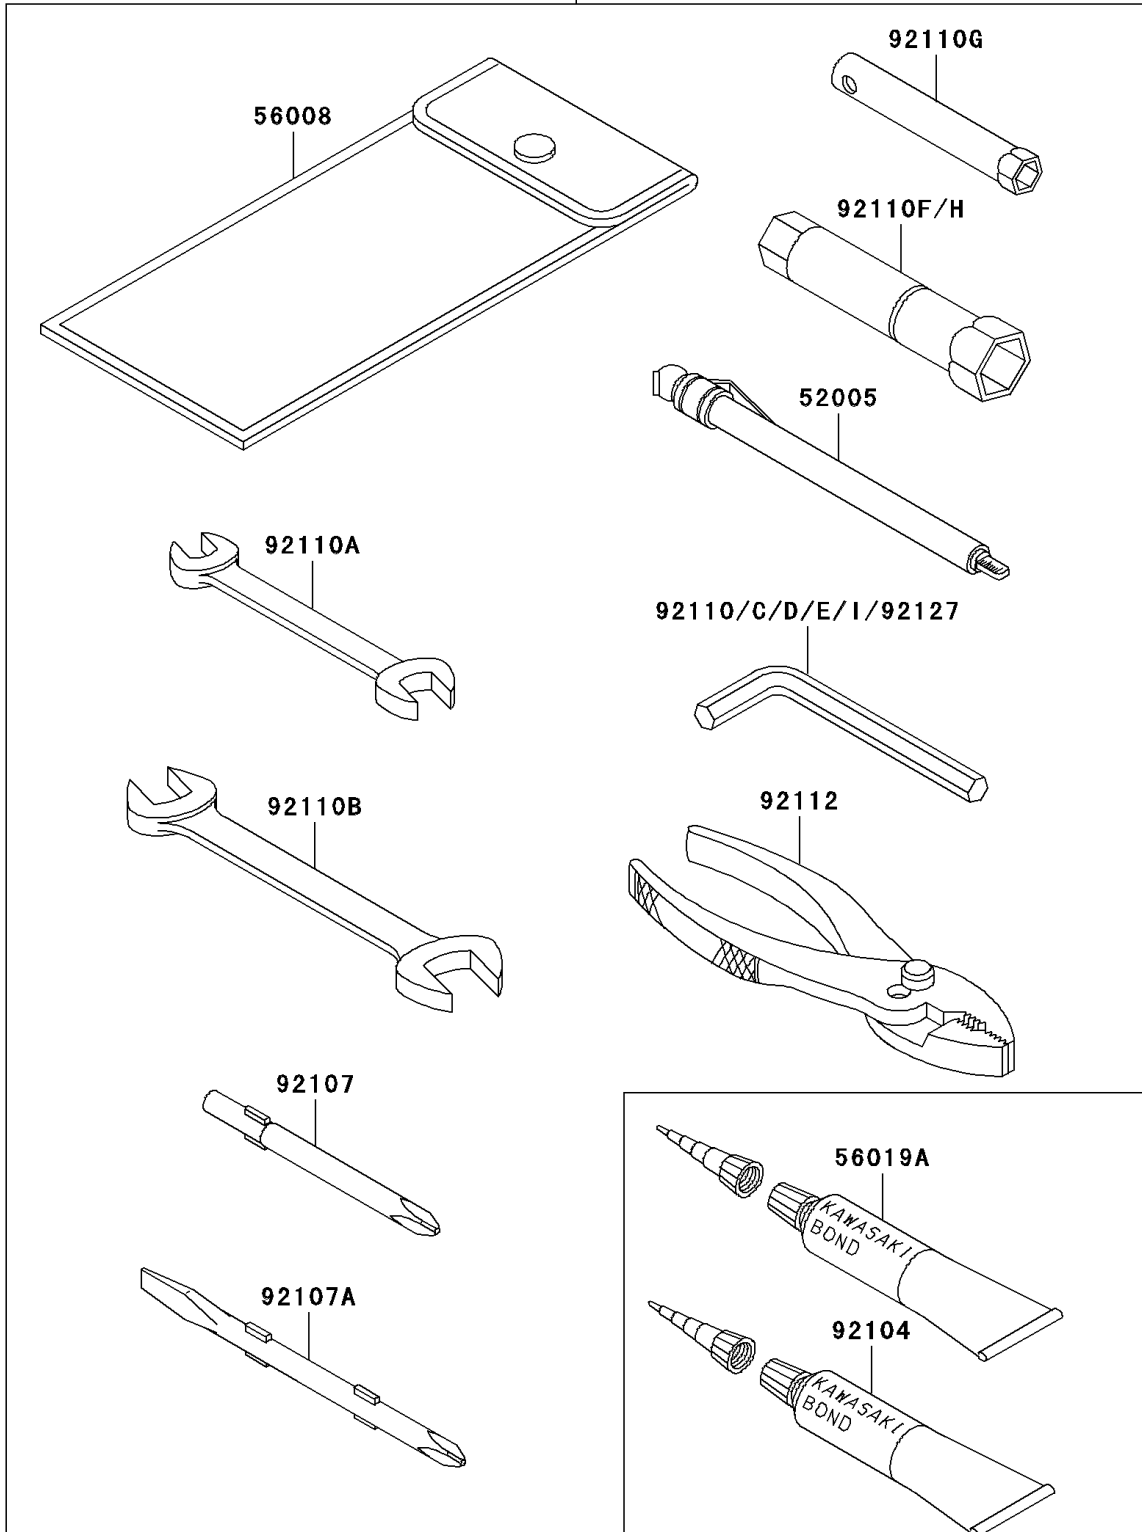

# 1995 Ninja<sup>®</sup> ZX<sup>™</sup>-11 PARTS DIAGRAM

Owner's Tools

56007

F2810

# 1995 Ninja® ZX™ -11 PARTS LIST

## Owner's Tools

ITEM NAME	PART NUMBER	QUANTITY
GAUGE,AIR,3.5KG/CM2 (Ref # 52005)	52005-1031	1
TOOL-KIT (Ref # 56007)	56007-1381	1
BAG,TOOL (Ref # 56008)	56008-006	1
THREE BOND TB1211,HT/RS,WHITE (Ref # 56019A)	56019-120	1
GASKET-LIQUID,TUBE,100G,BLACK (Ref # 92104)	92104-1003	1
TOOL-DRIVER,#3PHILLIPS (Ref # 92107)	92107-1002	1
TOOL-DRIVER,#2PHILLIPS&SLOT (Ref # 92107A)	92107-1052	1
TOOL-WRENCH,ALLEN,5MM (Ref # 92110)	92110-1015	1
TOOL-WRENCH,OPEN END,10X12 (Ref # 92110A)	92110-1038	1
TOOL-WRENCH,OPEN END,14X17 (Ref # 92110B)	92110-1045	1
TOOL-WRENCH,ALLEN,12MM (Ref # 92110C)	92110-1104	1
TOOL-WRENCH,ALLEN,8MM (Ref # 92110D)	92110-1108	1
TOOL-WRENCH,ALLEN,3MM (Ref # 92110E)	92110-1140	1
TOOL-WRENCH,BOX,16MM (Ref # 92110F)	92110-1145	1
TOOL-WRENCH,BOX,8MM (Ref # 92110G)	92110-1174	1
TOOL-WRENCH,BOX,10&12MM (Ref # 92110H)	92110-1175	1
TOOL-WRENCH,ALLEN,4MM (Ref # 92110I)	92110-3703	1
TOOL-PLIERS (Ref # 92112)	92112-003	1
TOOL-WRENCH,ALLEN,6MM (Ref # 92127)	92127-003	1