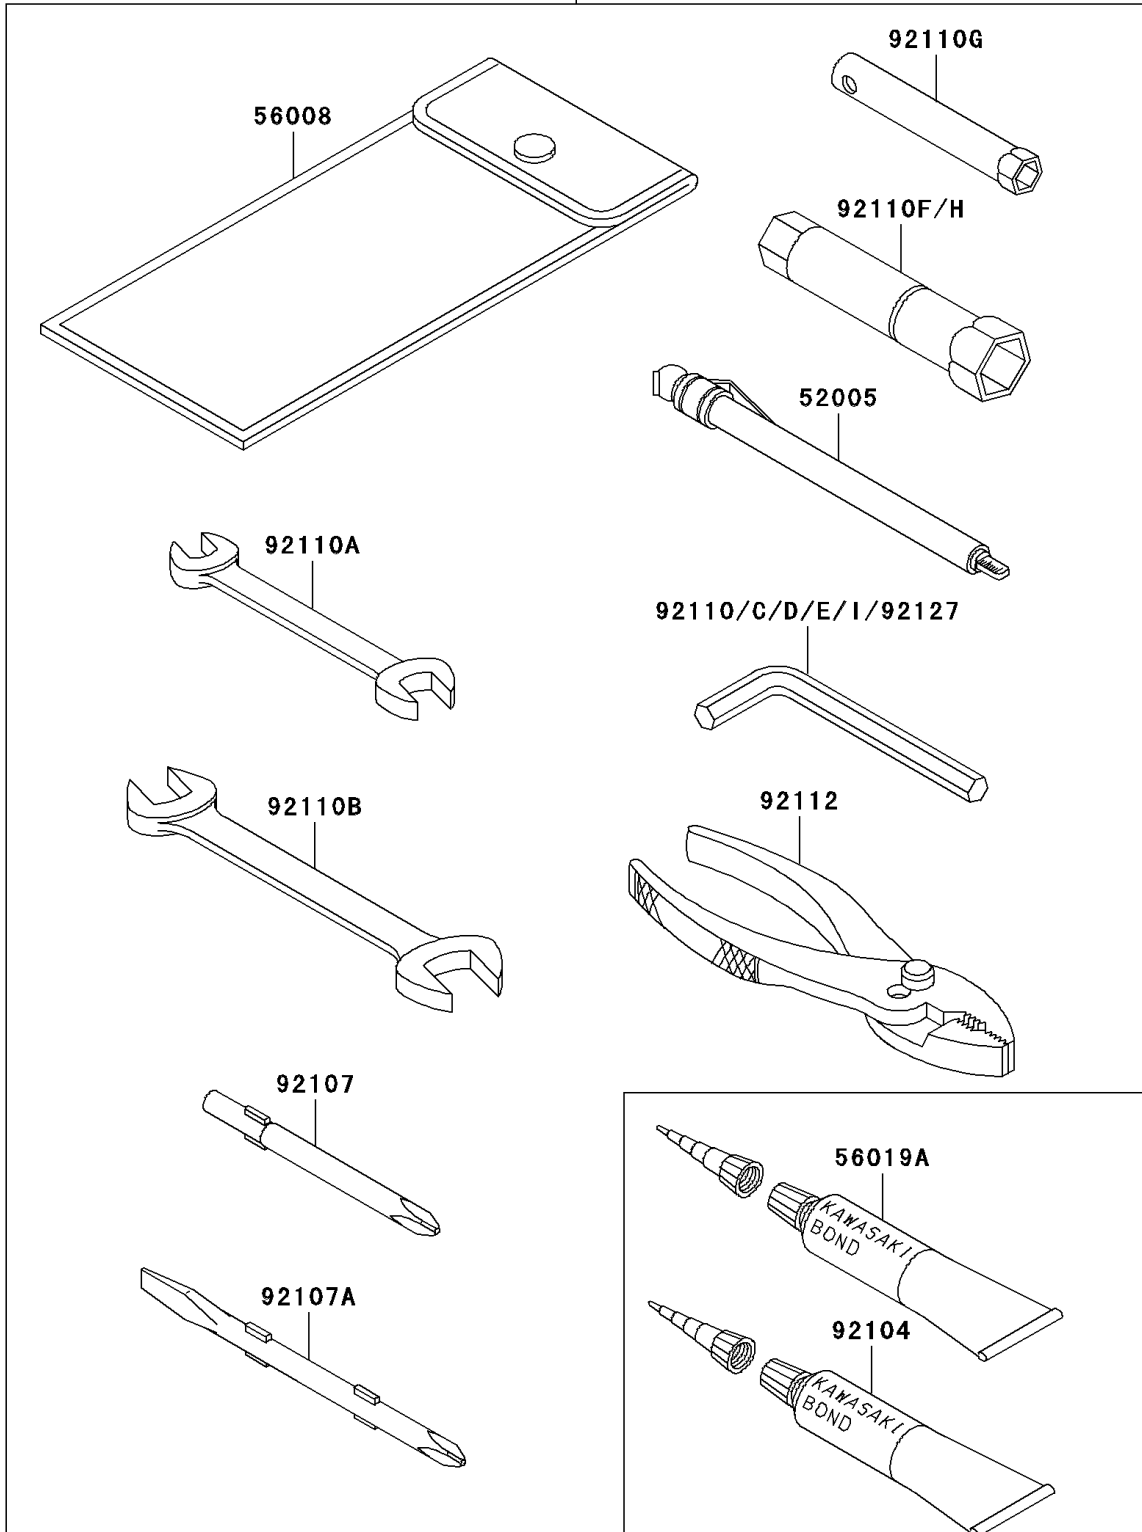

# 1995 Ninja® ZX™ -11 PARTS DIAGRAM

Owner's Tools

56007

F2810

# 1995 Ninja® ZX™ -11 PARTS LIST

## Owner's Tools

ITEM NAME	PART NUMBER	QUANTITY
GAUGE,AIR,3.5KG/CM2 (Ref # 52005)	52005-1031	1
TOOL-KIT (Ref # 56007)	56007-1381	1
BAG,TOOL (Ref # 56008)	56008-006	1
THREE BOND TB1211,HT/RS,WHITE (Ref # 56019A)	56019-120	1
GASKET-LIQUID,TUBE,100G,BLACK (Ref # 92104)	92104-1003	1
TOOL-DRIVER,#3PHILLIPS (Ref # 92107)	92107-1002	1
TOOL-DRIVER,#2PHILLIPS&SLOT (Ref # 92107A)	92107-1052	1
TOOL-WRENCH,ALLEN,5MM (Ref # 92110)	92110-1015	1
TOOL-WRENCH,OPEN END,10X12 (Ref # 92110A)	92110-1038	1
TOOL-WRENCH,OPEN END,14X17 (Ref # 92110B)	92110-1045	1
TOOL-WRENCH,ALLEN,12MM (Ref # 92110C)	92110-1104	1
TOOL-WRENCH,ALLEN,8MM (Ref # 92110D)	92110-1108	1
TOOL-WRENCH,ALLEN,3MM (Ref # 92110E)	92110-1140	1
TOOL-WRENCH,BOX,16MM (Ref # 92110F)	92110-1145	1
TOOL-WRENCH,BOX,8MM (Ref # 92110G)	92110-1174	1
TOOL-WRENCH,BOX,10&12MM (Ref # 92110H)	92110-1175	1
TOOL-WRENCH,ALLEN,4MM (Ref # 92110I)	92110-3703	1
TOOL-PLIERS (Ref # 92112)	92112-003	1
TOOL-WRENCH,ALLEN,6MM (Ref # 92127)	92127-003	1