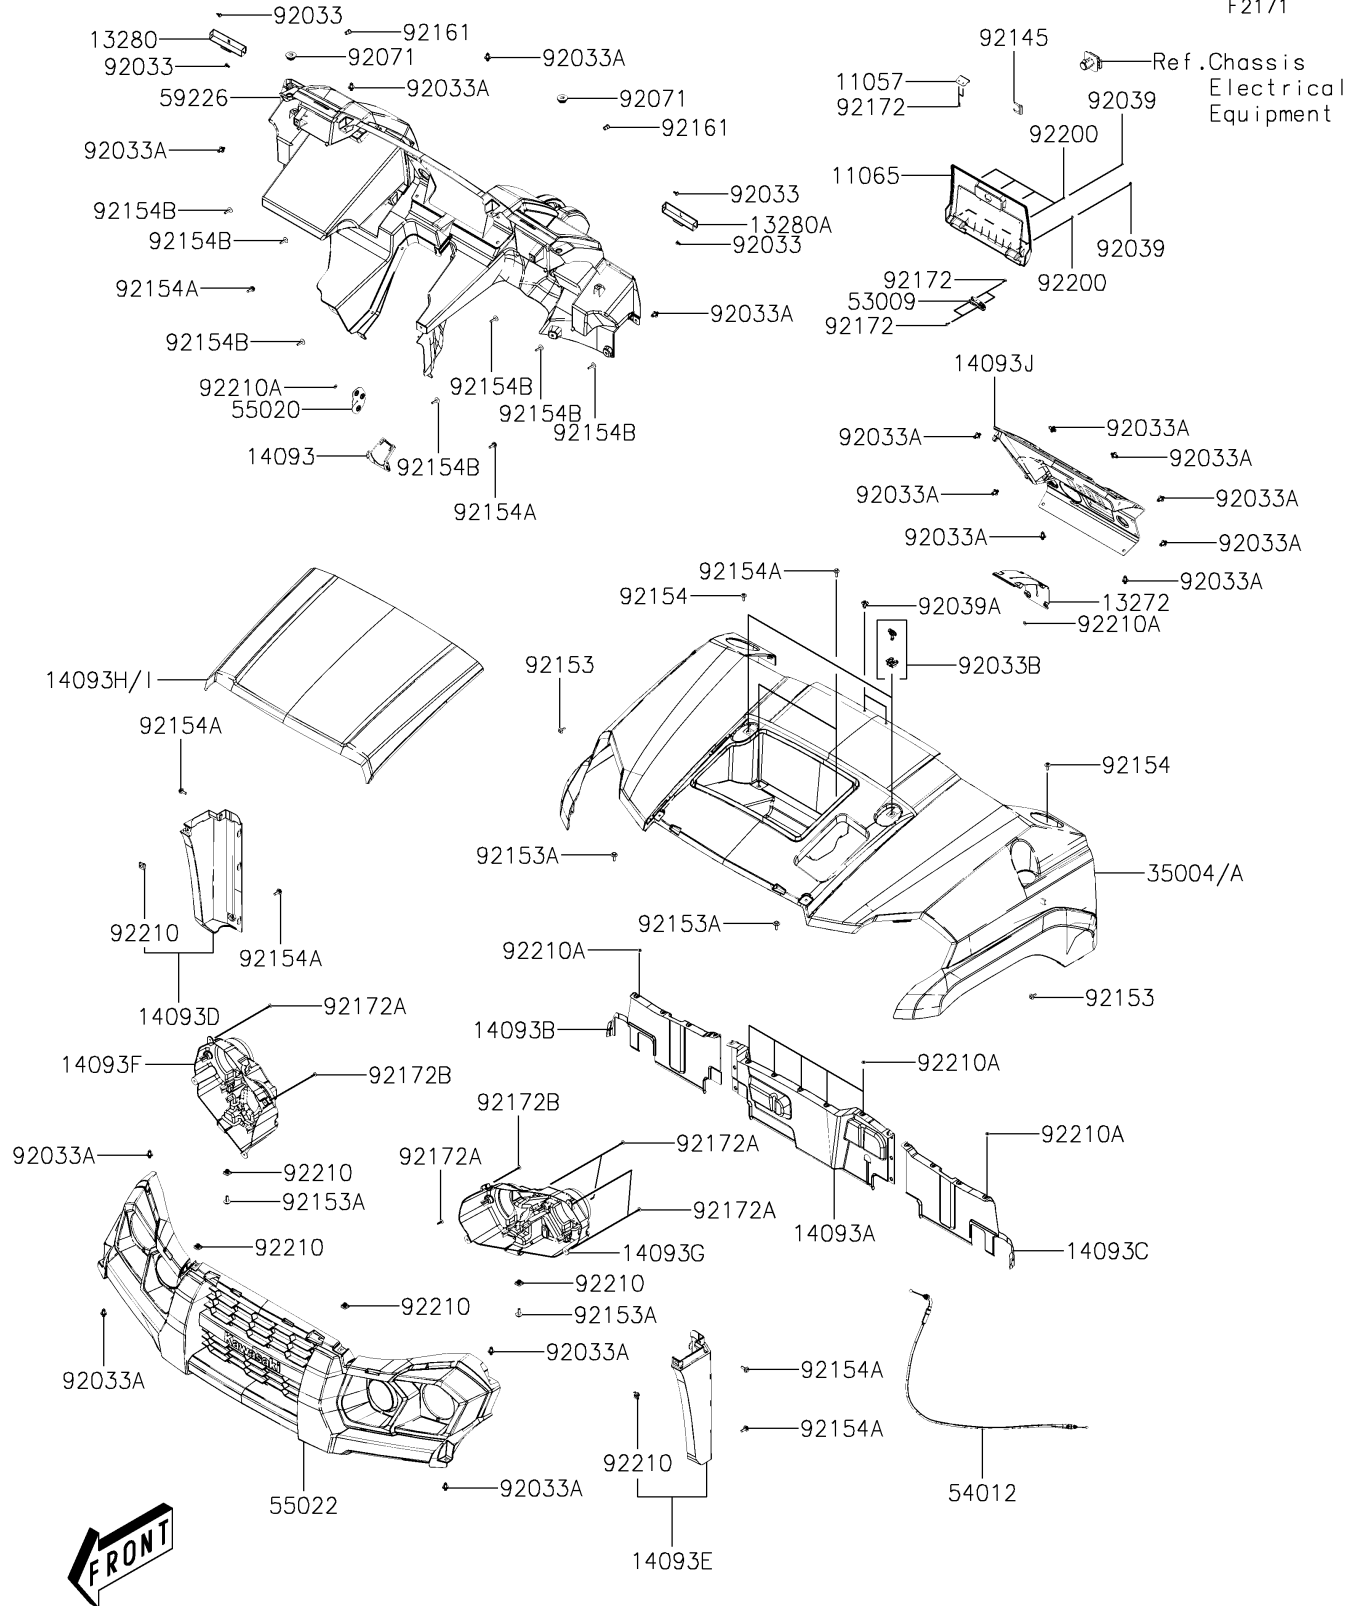

2022 Mule PRO-MX PARTS DIAGRAM

Front Fender(s)

F2171