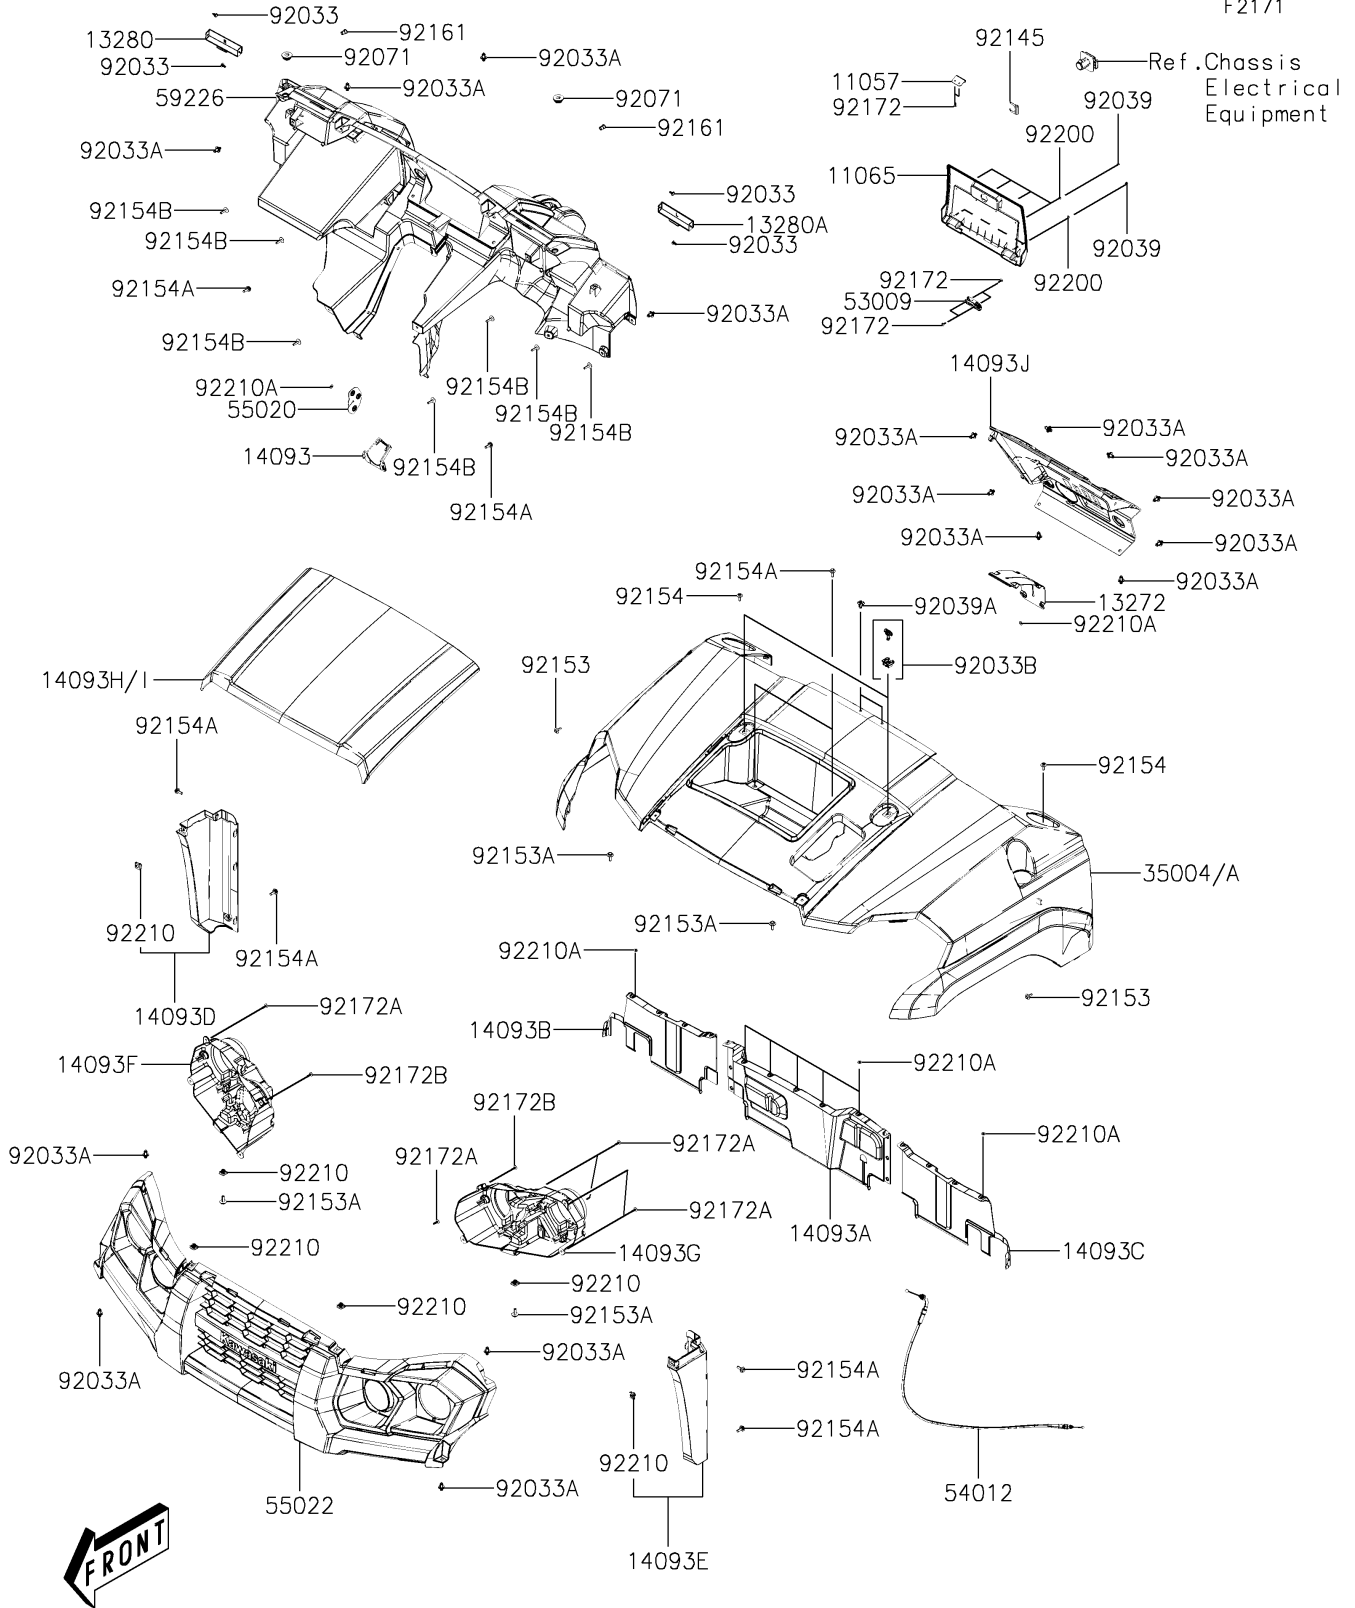

2025 Mule PRO-MX PARTS DIAGRAM

Front Fender(s)

F2171