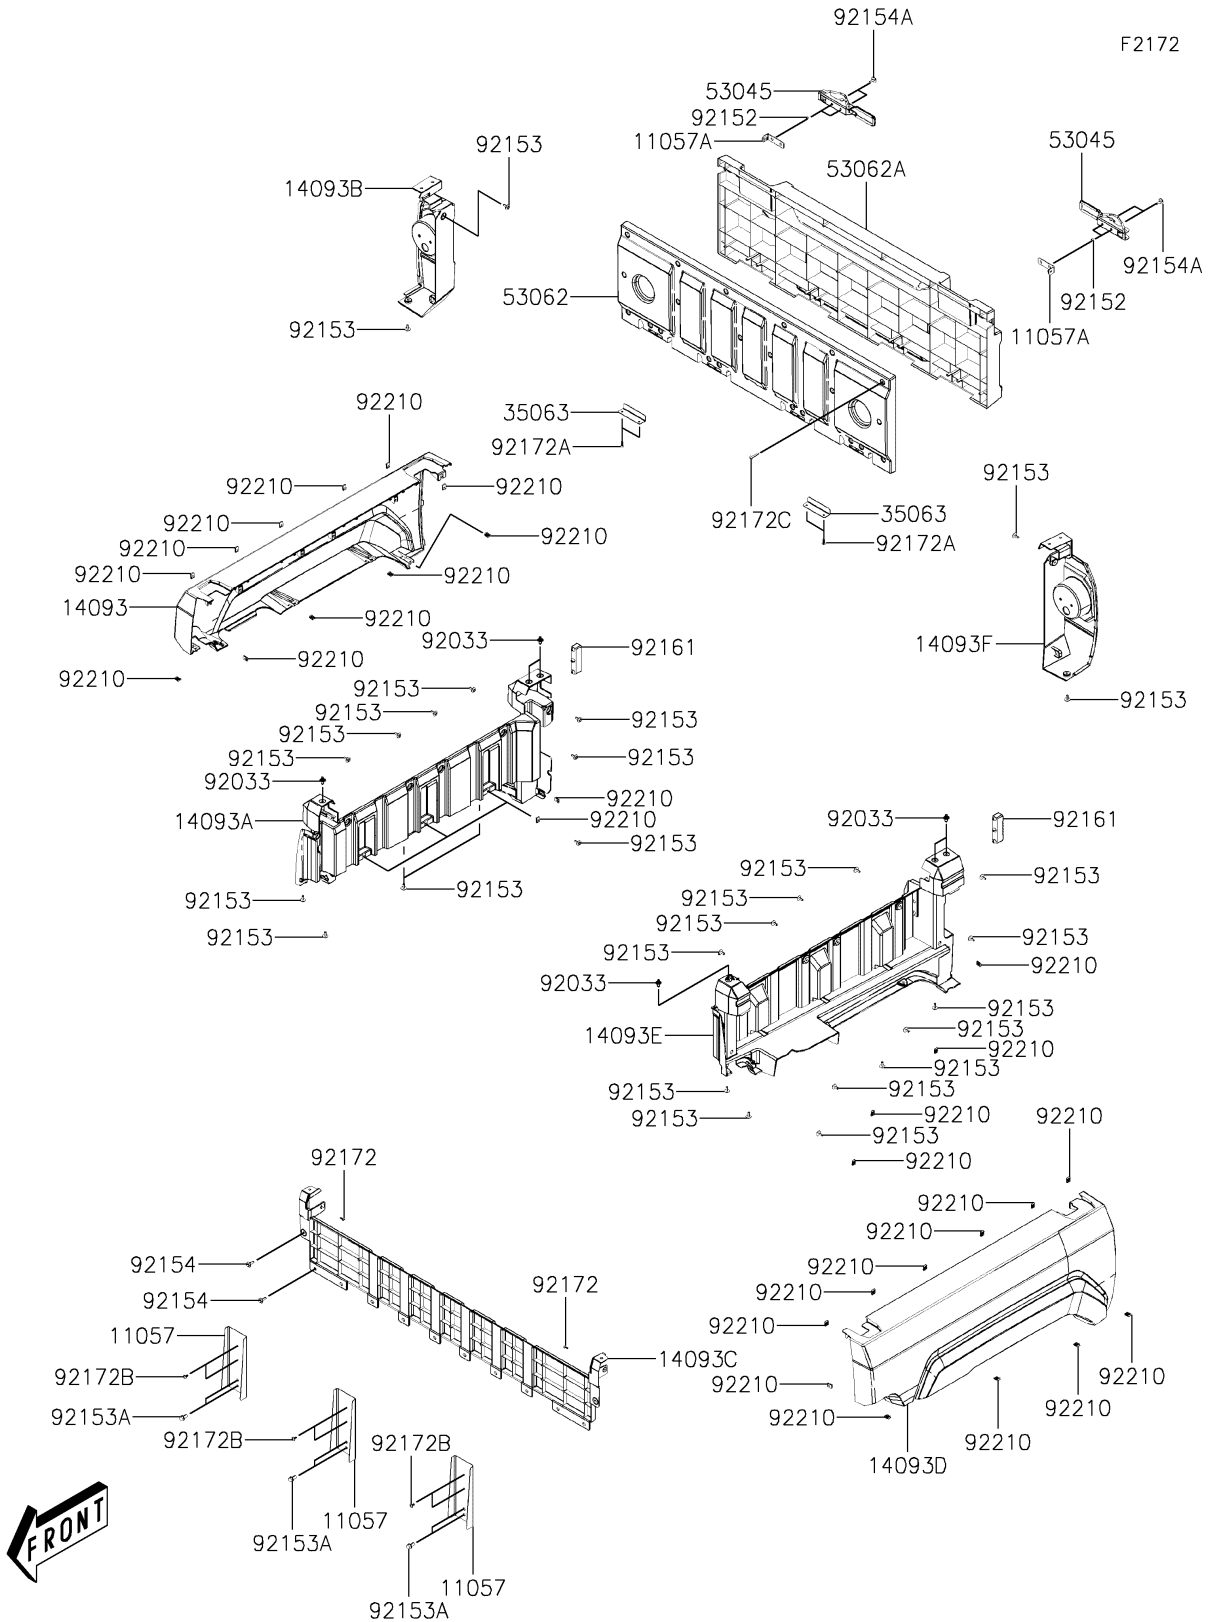

# 2023 MULE PRO-MX™ SE PARTS DIAGRAM

## Rear Fender(s)

## 2023 MULE PRO-MX™ SE PARTS LIST

### Rear Fender(s)

ITEM NAME	PART NUMBER	QUANTITY
BRACKET,CARGO BED (Ref # 11057)	11057-Y016	3
BRACKET,STOPPER (Ref # 11057A)	11057-Y018	2
COVER,SIDE,OUTER,RH,S.BLACK (Ref # 14093)	14093-Y031-933	1
COVER,SIDE,INNER,RH,S.BLACK (Ref # 14093A)	14093-Y032-933	1
COVER,TAIL LIGHT,RH,S.BLACK (Ref # 14093B)	14093-Y033-933	1
COVER,FRONT CARRIER (Ref # 14093C)	14093-Y034	1
COVER,SIDE,OUTER,LH,S.BLACK (Ref # 14093D)	14093-Y035-933	1
COVER,SIDE,INNER,LH,S.BLACK (Ref # 14093E)	14093-Y036-933	1
COVER,TAIL LIGHT,LH,S.BLACK (Ref # 14093F)	14093-Y037-933	1
STAY,HINGE (Ref # 35063)	35063-Y044	2
HOOK-ASSY (Ref # 53045)	53045-Y002	2
GATE-TAIL,INNER (Ref # 53062)	53062-Y002	1
GATE-TAIL,OUTER,S.BLACK (Ref # 53062A)	53062-Y003-933	1
RING-SNAP (Ref # 92033)	92033-Y033	6
COLLAR,TAIL GATE (Ref # 92152)	92152-Y075	4
BOLT,5X16 (Ref # 92153)	92153-Y013	30
BOLT,FLANGE,8X16 (Ref # 92153A)	92153-Y032	6
BOLT,6X18 (Ref # 92154)	92154-Y177	12
BOLT,6X20 (Ref # 92154A)	92154-Y227	4
DAMPER (Ref # 92161)	92161-Y053	2
SCREW,4X12 (Ref # 92172)	92172-Y019	2
SCREW,TAPPING,5X16 (Ref # 92172A)	92172-Y020	4
SCREW,TAPPING,5X12 (Ref # 92172B)	92172-Y038	6
SCREW,TAPPING,5X30 (Ref # 92172C)	92172-Y083	22
NUT,5MM (Ref # 92210)	92210-Y016	30