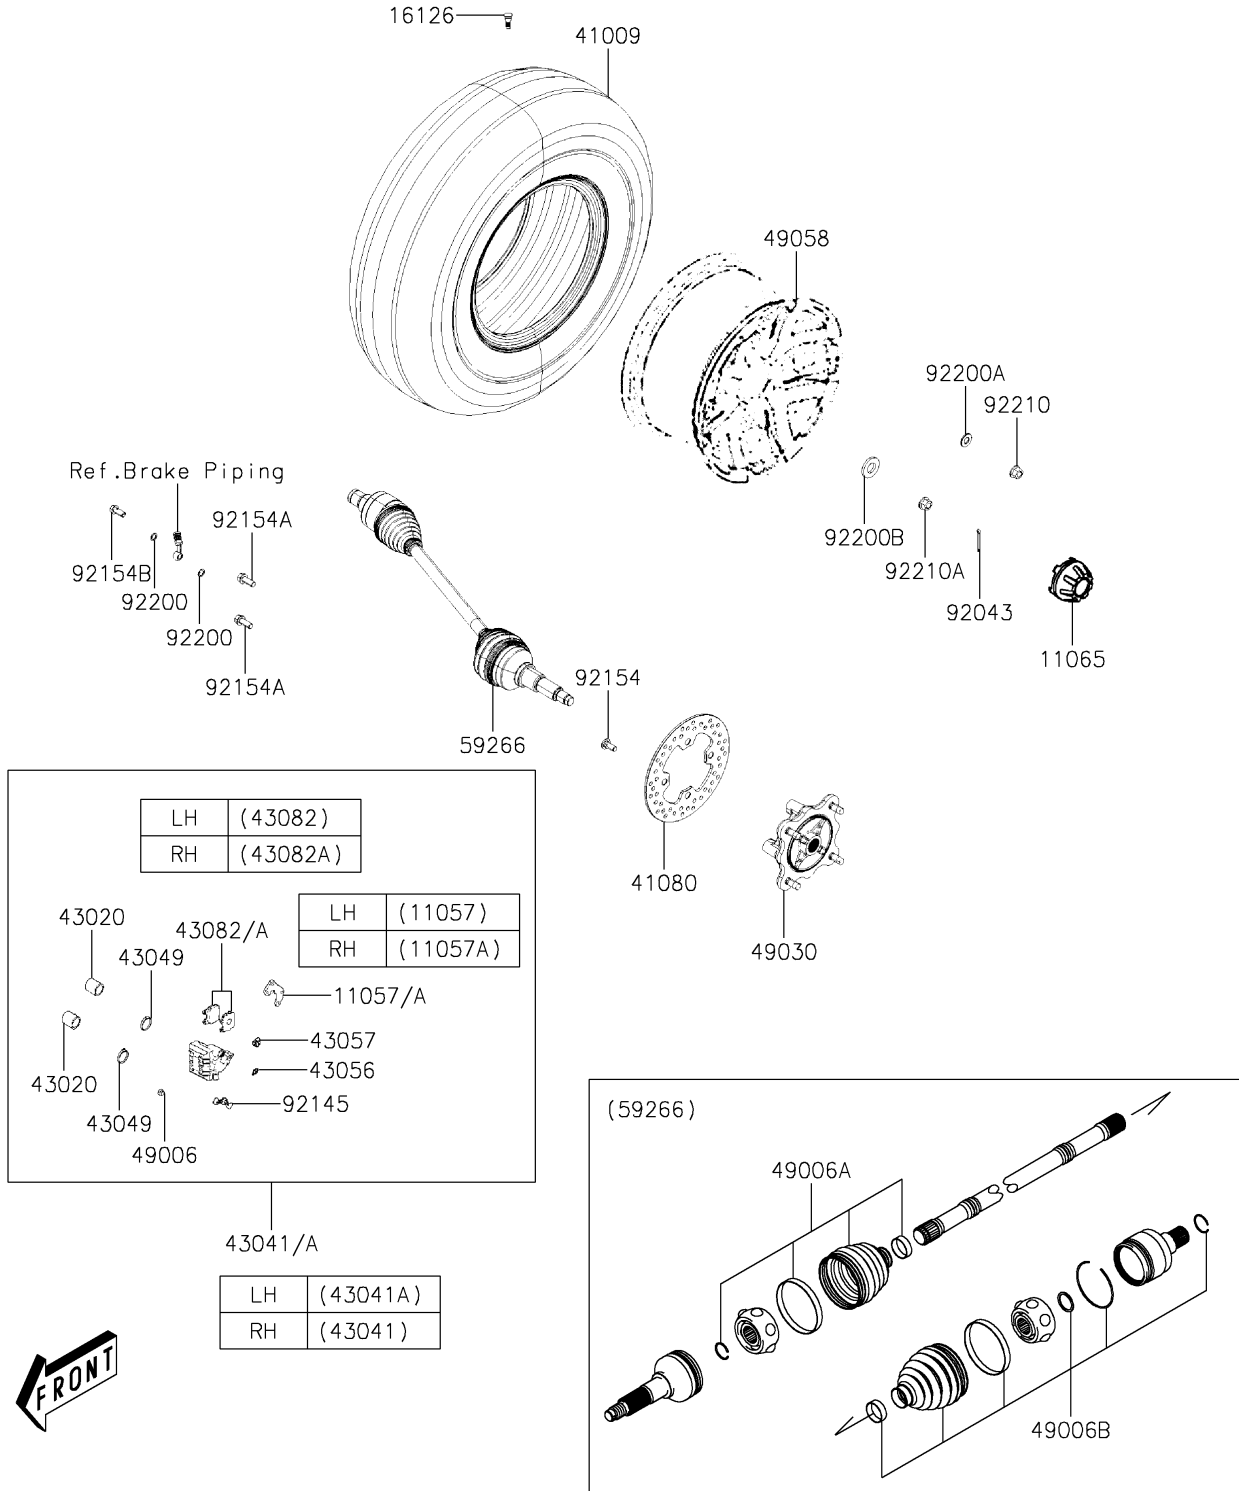

2022 Mule PRO-MX PARTS DIAGRAM

Front Hubs/Brakes

F2230

2022 Mule PRO-MX PARTS LIST

Front Hubs/Brakes

ITEM NAME	PART NUMBER	QUANTITY
BRACKET (Ref # 11057)	11057-Y007	1
BRACKET (Ref # 11057A)	11057-Y019	1
CAP,WHEEL (Ref # 11065)	11065-Y042	2
VALVE,RIM (Ref # 16126)	16126-Y001	2
TIRE,FR,25X8.00 R12 (Ref # 41009)	41009-Y008	2
DISC,BRAKE (Ref # 41080)	41080-Y009	2
PISTON-COMP-BRAKE (Ref # 43020)	43020-0054	4
CALIPER-ASSY,FR,RH,SILVER (Ref # 43041)	43041-Y011-934	1
CALIPER-ASSY,FR,LH,SILVER (Ref # 43041A)	43041-Y012-934	1
PACKING (Ref # 43049)	43049-0556	4
BREATHER-BRAKE (Ref # 43056)	43056-0055	2
CAP-BREATHER (Ref # 43057)	43057-0552	2
PAD-ASSY-BRAKE,FR,LH (Ref # 43082)	43082-Y010	1
PAD-ASSY-BRAKE,FR,RH (Ref # 43082A)	43082-Y011	1
BOOT (Ref # 49006)	49006-0565	2
BOOT,FR,OUTSIDE (Ref # 49006A)	49006-Y013	2
BOOT,FR,INSIDE (Ref # 49006B)	49006-Y014	2
HUB,FR (Ref # 49030)	49030-Y003	2
WHEEL,FR (Ref # 49058)	49058-Y004	2
JOINT-BALL,FR (Ref # 59266)	59266-Y004	2
PIN,4X40 (Ref # 92043)	92043-Y043	2
SPRING (Ref # 92145)	92145-0705	2
BOLT,10X23 (Ref # 92154)	92154-Y178	8
BOLT (Ref # 92154A)	92154-Y183	4
BOLT,OIL (Ref # 92154B)	92154-Y184	2
WASHER (Ref # 92200)	92200-Y015	4
WASHER,12MM (Ref # 92200A)	92200-Y089	8
WASHER,40X20.5X4.5 (Ref # 92200B)	92200-Y090	2
NUT (Ref # 92210)	92210-Y088	8

2022 Mule PRO-MX PARTS LIST

Front Hubs/Brakes

ITEM NAME	PART NUMBER	QUANTITY
NUT,FLANGE,20MM (Ref # 92210A)	92210-Y099	2