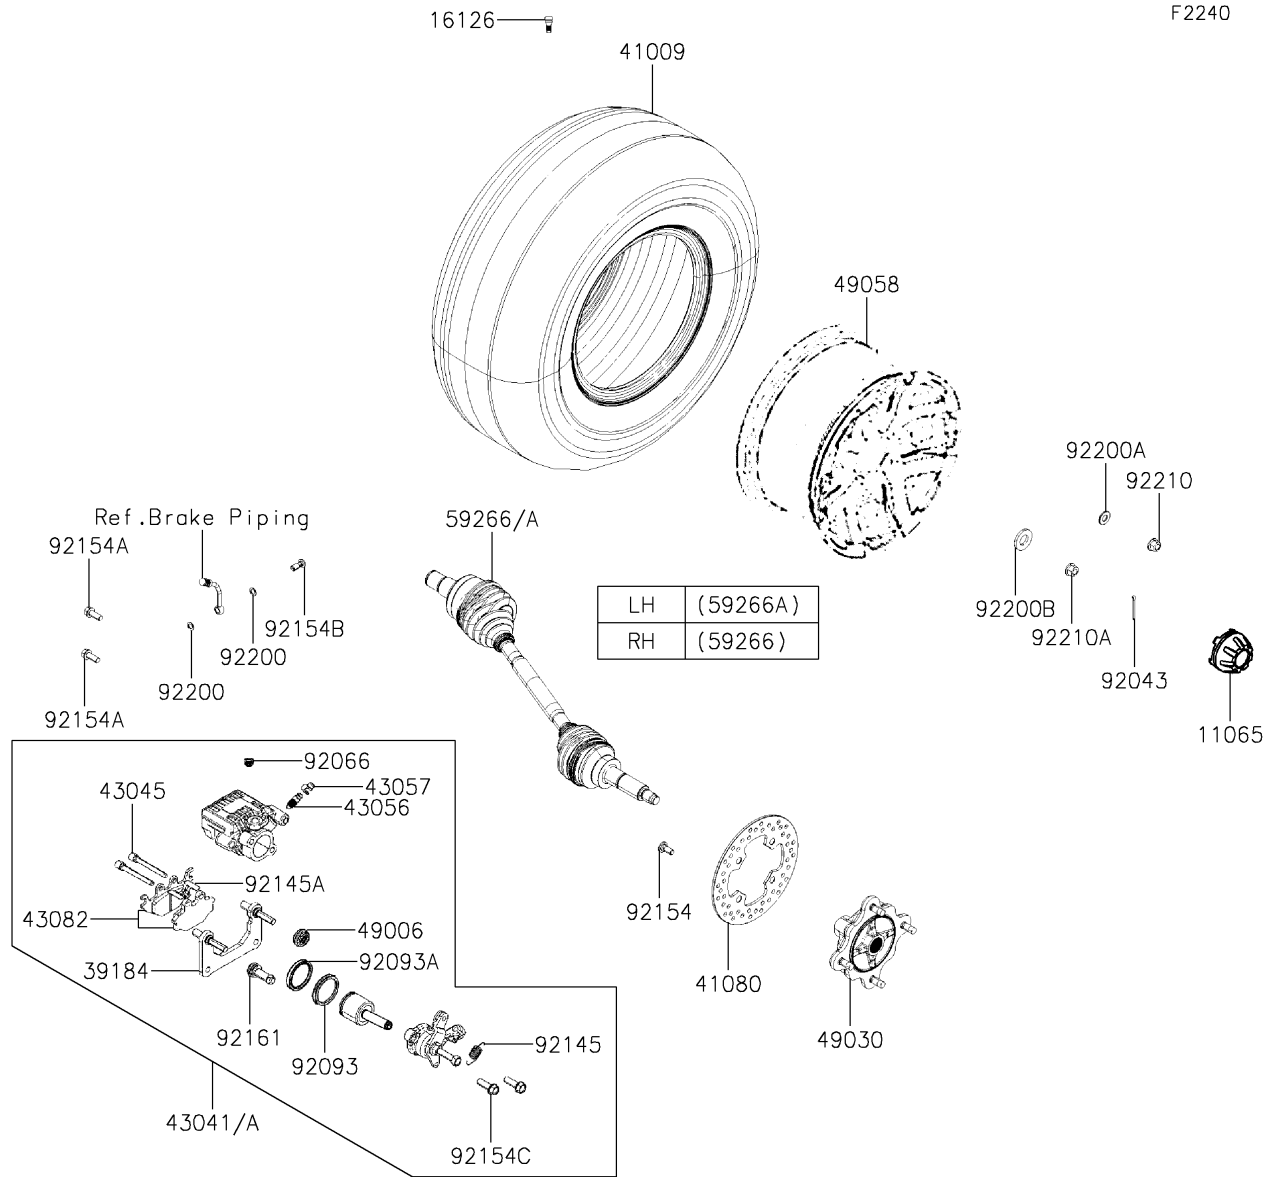

2023 MULE PRO-MX™ SE PARTS DIAGRAM

Rear Hubs/Brakes

LH	(43041A)
RH	(43041)

2023 MULE PRO-MX™ SE PARTS LIST

Rear Hubs/Brakes

ITEM NAME	PART NUMBER	QUANTITY
CAP,WHEEL (Ref # 11065)	11065-Y042	2
VALVE,RIM (Ref # 16126)	16126-Y001	2
BRACKET-ASSY (Ref # 39184)	39184-0044	2
TIRE,RR,25X10.00 R12 (Ref # 41009)	41009-Y009	2
DISC,BRAKE (Ref # 41080)	41080-Y009	2
CALIPER-ASSY,RR,RH,SILVER (Ref # 43041)	43041-Y009-934	1
CALIPER-ASSY,RR,LH,SILVER (Ref # 43041A)	43041-Y010-934	1
SHAFT-CALIPER (Ref # 43045)	43045-Y002	4
BREATHER-BRAKE (Ref # 43056)	43056-0006	2
CAP-BREATHER (Ref # 43057)	43057-Y002	2
PAD-ASSY-BRAKE,RR (Ref # 43082)	43082-Y009	2
BOOT,CALIPER (Ref # 49006)	49006-Y005	2
BOOT,RR,OUTSIDE (Ref # 49006A)	49006-Y011	2
BOOT,RR,INSIDE (Ref # 49006B)	49006-Y012	2
HUB,RR (Ref # 49030)	49030-Y004	2
WHEEL,RR (Ref # 49058)	49058-Y003	2
JOINT-BALL,RR,RH (Ref # 59266)	59266-Y002	1
JOINT-BALL,RR,LH (Ref # 59266A)	59266-Y003	1
PIN,4X40 (Ref # 92043)	92043-Y043	2
PLUG (Ref # 92066)	92066-Y012	2
SEAL,PISTON (Ref # 92093)	92093-Y033	2
SEAL,PISTON (Ref # 92093A)	92093-Y034	2
SPRING,RETURN,47MM (Ref # 92145)	92145-1690	2
SPRING,PAD (Ref # 92145A)	92145-Y035	2
BOLT,10X23 (Ref # 92154)	92154-Y178	8
BOLT (Ref # 92154A)	92154-Y183	4
BOLT,OIL (Ref # 92154B)	92154-Y184	2
BOLT,FLANGE,6X40 (Ref # 92154C)	92154-Y228	4
DAMPER (Ref # 92161)	92161-Y012	2

2023 MULE PRO-MX™ SE PARTS LIST

Rear Hubs/Brakes

ITEM NAME	PART NUMBER	QUANTITY
WASHER (Ref # 92200)	92200-Y015	4
WASHER,12MM (Ref # 92200A)	92200-Y089	8
WASHER,40X20.5X4.5 (Ref # 92200B)	92200-Y090	2
NUT (Ref # 92210)	92210-Y088	8
NUT,FLANGE,20MM (Ref # 92210A)	92210-Y099	2