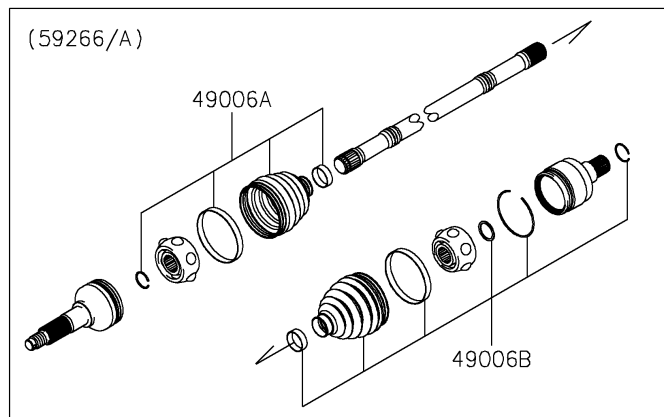

2023 MULE PRO-MX™ SE PARTS DIAGRAM

Rear Hubs/Brakes

LH	(43041A)
RH	(43041)

2023 MULE PRO-MX™ SE PARTS LIST

Rear Hubs/Brakes

ITEM NAME	PART NUMBER	QUANTITY
CAP,WHEEL (Ref # 11065)	11065-Y042	2
VALVE,RIM (Ref # 16126)	16126-Y001	2
BRACKET-ASSY (Ref # 39184)	39184-0044	2
TIRE,RR,25X10.00 R12 (Ref # 41009)	41009-Y009	2
DISC,BRAKE (Ref # 41080)	41080-Y009	2
CALIPER-ASSY,RR,RH,SILVER (Ref # 43041)	43041-Y009-934	1
CALIPER-ASSY,RR,LH,SILVER (Ref # 43041A)	43041-Y010-934	1
SHAFT-CALIPER (Ref # 43045)	43045-Y002	4
BREATHER-BRAKE (Ref # 43056)	43056-0006	2
CAP-BREATHER (Ref # 43057)	43057-Y002	2
PAD-ASSY-BRAKE,RR (Ref # 43082)	43082-Y009	2
BOOT,CALIPER (Ref # 49006)	49006-Y005	2
BOOT,RR,OUTSIDE (Ref # 49006A)	49006-Y011	2
BOOT,RR,INSIDE (Ref # 49006B)	49006-Y012	2
HUB,RR (Ref # 49030)	49030-Y004	2
WHEEL,RR (Ref # 49058)	49058-Y003	2
JOINT-BALL,RR,RH (Ref # 59266)	59266-Y002	1
JOINT-BALL,RR,LH (Ref # 59266A)	59266-Y003	1
PIN,4X40 (Ref # 92043)	92043-Y043	2
PLUG (Ref # 92066)	92066-Y012	2
SEAL,PISTON (Ref # 92093)	92093-Y033	2
SEAL,PISTON (Ref # 92093A)	92093-Y034	2
SPRING,RETURN,47MM (Ref # 92145)	92145-1690	2
SPRING,PAD (Ref # 92145A)	92145-Y035	2
BOLT,10X23 (Ref # 92154)	92154-Y178	8
BOLT (Ref # 92154A)	92154-Y183	4
BOLT,OIL (Ref # 92154B)	92154-Y184	2
BOLT,FLANGE,6X40 (Ref # 92154C)	92154-Y228	4
DAMPER (Ref # 92161)	92161-Y012	2

2023 MULE PRO-MX™ SE PARTS LIST

Rear Hubs/Brakes

ITEM NAME	PART NUMBER	QUANTITY
WASHER (Ref # 92200)	92200-Y015	4
WASHER,12MM (Ref # 92200A)	92200-Y089	8
WASHER,40X20.5X4.5 (Ref # 92200B)	92200-Y090	2
NUT (Ref # 92210)	92210-Y088	8
NUT,FLANGE,20MM (Ref # 92210A)	92210-Y099	2