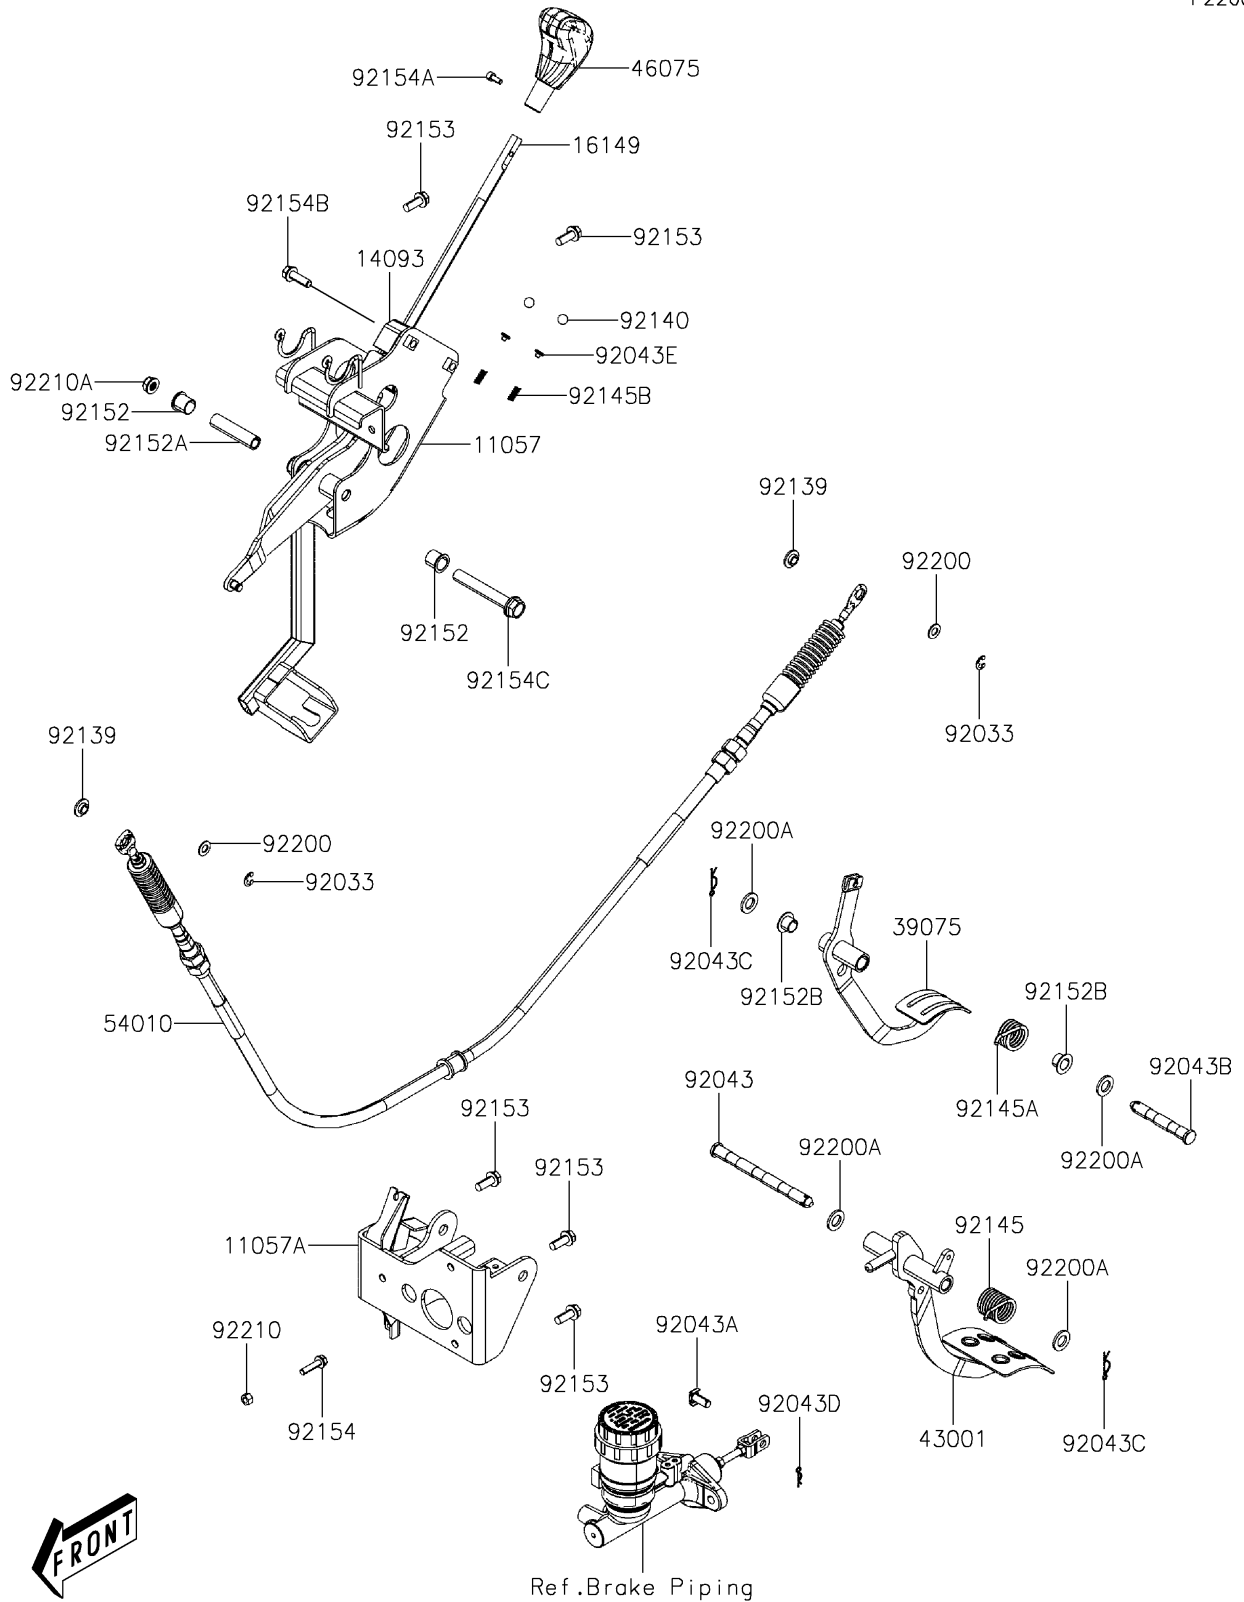

## Brake Pedal/Throttle Lever

F2260

## 2023 MULE PRO-MX™ SE PARTS LIST

### Brake Pedal/Throttle Lever

ITEM NAME	PART NUMBER	QUANTITY
BRACKET,SHIFT (Ref # 11057)	11057-Y003	1
BRACKET,BRAKE PEDAL (Ref # 11057A)	11057-Y008	1
COVER,SHIFT LEVER GUIDE (Ref # 14093)	14093-Y007	1
BAR,SHIFT (Ref # 16149)	16149-Y001	1
LEVER-THROTTLE (Ref # 39075)	39075-Y001	1
LEVER-BRAKE,PEDAL (Ref # 43001)	43001-Y002	1
GRIP (Ref # 46075)	46075-0569	1
CABLE,SHIFT (Ref # 54010)	54010-Y002	1
RING-SNAP (Ref # 92033)	92033-Y041	2
PIN (Ref # 92043)	92043-Y039	1
PIN (Ref # 92043A)	92043-Y040	1
PIN (Ref # 92043B)	92043-Y041	1
PIN,LOCK,14MM (Ref # 92043C)	92043-Y044	2
PIN,LOCK,8MM (Ref # 92043D)	92043-Y045	1
PIN (Ref # 92043E)	92043-Y047	2
BUSHING,SHIFT (Ref # 92139)	92139-Y013	2
BALL,STEEL 12 (Ref # 92140)	92140-Y001	2
SPRING,BRAKE PEDAL RETURN (Ref # 92145)	92145-Y064	1
SPRING,THROTTLE PEDAL RETURN (Ref # 92145A)	92145-Y065	1
SPRING,SHIFT (Ref # 92145B)	92145-Y073	2
COLLAR,SHIFT PIVOT (Ref # 92152)	92152-Y062	2
COLLAR,SHIFT PIVOT (Ref # 92152A)	92152-Y063	1
COLLAR (Ref # 92152B)	92152-Y065	2
BOLT,FLANGE,8X20 (Ref # 92153)	92153-Y033	5
BOLT,FLANGE,6X25 (Ref # 92154)	92154-Y130	1
BOLT,SOCKET,5X12 (Ref # 92154A)	92154-Y176	1
BOLT,FLANGE,8X25 (Ref # 92154B)	92154-Y195	2
BOLT,FLANGE,12X80 (Ref # 92154C)	92154-Y200	1
WASHER,8MM (Ref # 92200)	92200-Y044	2

### Brake Pedal/Throttle Lever

ITEM NAME	PART NUMBER	QUANTITY
WASHER,12MM (Ref # 92200A)	92200-Y091	4
NUT,HEX,6MM (Ref # 92210)	92210-Y074	1
NUT,FLANGE,12MM (Ref # 92210A)	92210-Y090	1