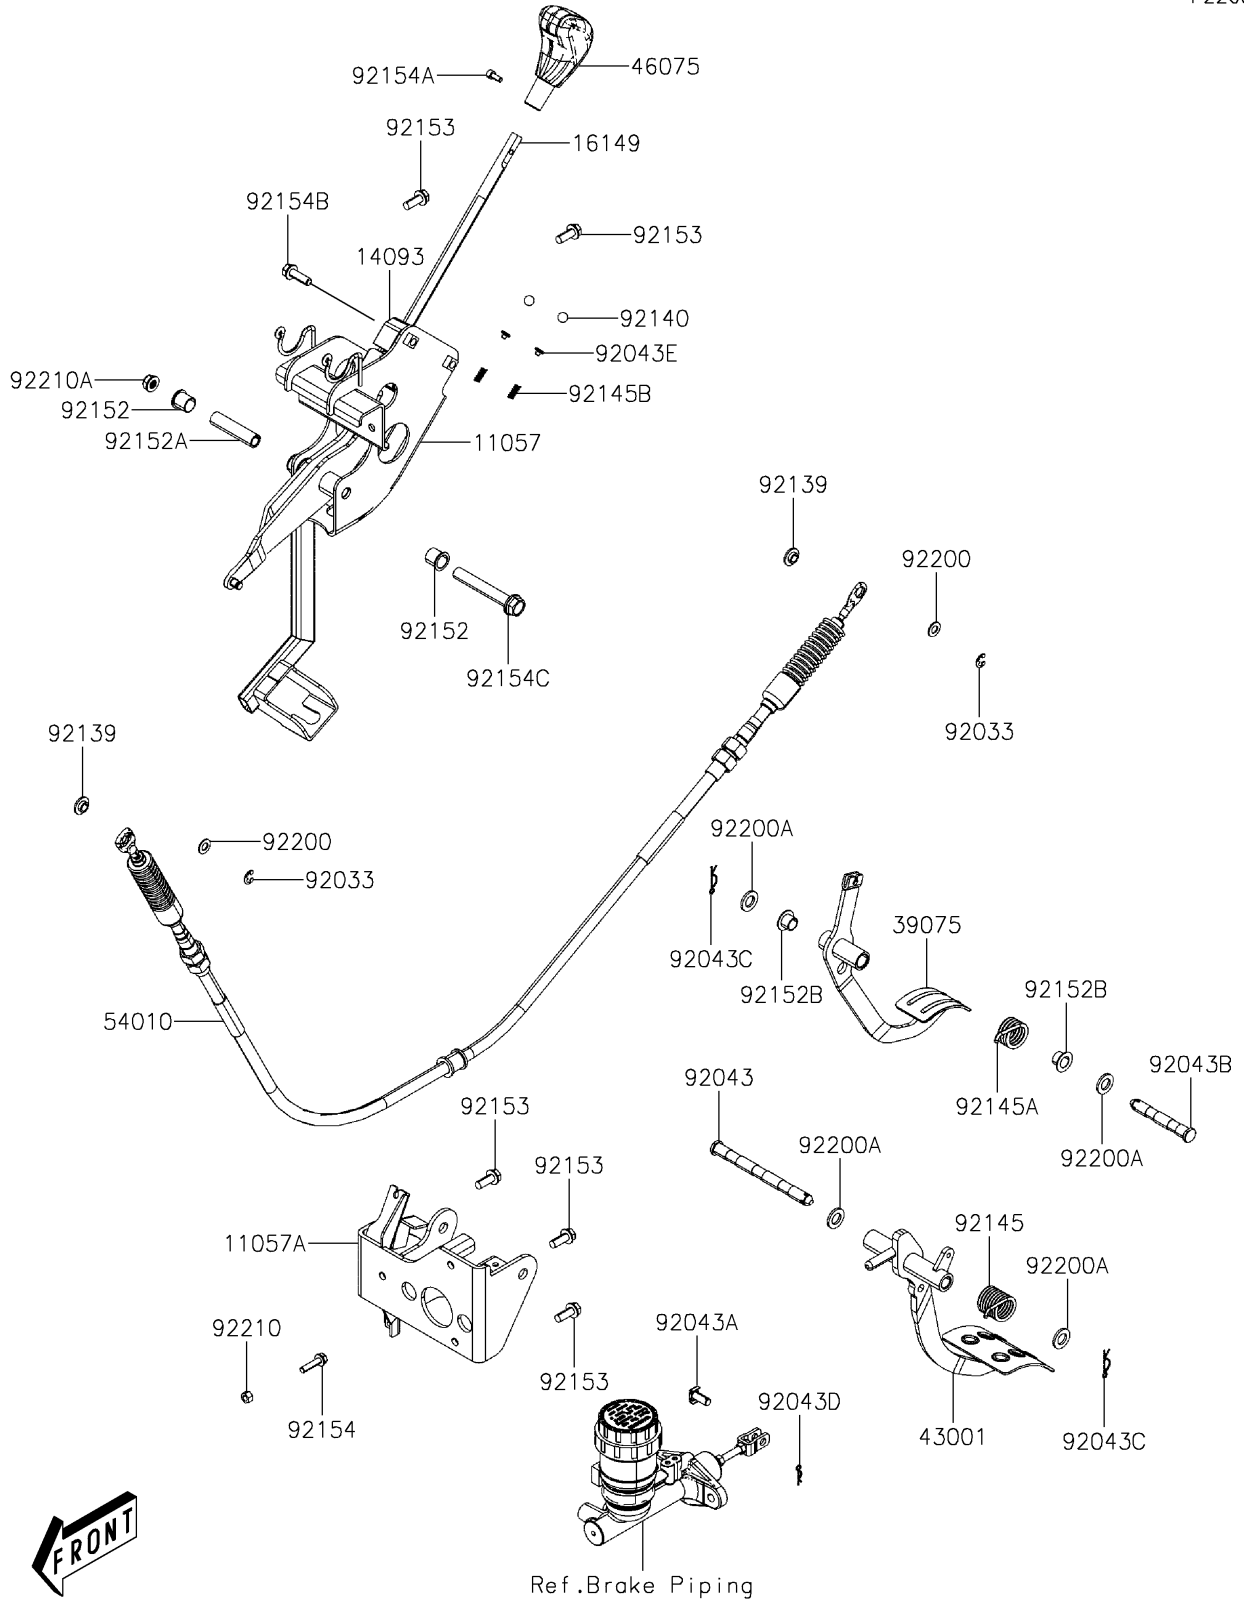

# 2024 Mule PRO-MX PARTS DIAGRAM

## Brake Pedal/Throttle Lever

F2260

### Brake Pedal/Throttle Lever

ITEM NAME	PART NUMBER	QUANTITY
BRACKET,SHIFT (Ref # 11057)	11057-Y003	1
BRACKET,BRAKE PEDAL (Ref # 11057A)	11057-Y008	1
COVER,SHIFT LEVER GUIDE (Ref # 14093)	14093-Y007	1
BAR,SHIFT (Ref # 16149)	16149-Y001	1
LEVER-THROTTLE (Ref # 39075)	39075-Y001	1
LEVER-BRAKE,PEDAL (Ref # 43001)	43001-Y002	1
GRIP (Ref # 46075)	46075-0569	1
CABLE,SHIFT (Ref # 54010)	54010-Y002	1
RING-SNAP (Ref # 92033)	92033-Y041	2
PIN (Ref # 92043)	92043-Y039	1
PIN (Ref # 92043A)	92043-Y040	1
PIN (Ref # 92043B)	92043-Y041	1
PIN,LOCK,14MM (Ref # 92043C)	92043-Y044	2
PIN,LOCK,8MM (Ref # 92043D)	92043-Y045	1
PIN (Ref # 92043E)	92043-Y047	2
BUSHING,SHIFT (Ref # 92139)	92139-Y013	2
BALL,STEEL 12 (Ref # 92140)	92140-Y001	2
SPRING,BRAKE PEDAL RETURN (Ref # 92145)	92145-Y064	1
SPRING,THROTTLE PEDAL RETURN (Ref # 92145A)	92145-Y065	1
SPRING,SHIFT (Ref # 92145B)	92145-Y073	2
COLLAR,SHIFT PIVOT (Ref # 92152)	92152-Y062	2
COLLAR,SHIFT PIVOT (Ref # 92152A)	92152-Y063	1
COLLAR (Ref # 92152B)	92152-Y065	2
BOLT,FLANGE,8X20 (Ref # 92153)	92153-Y033	5
BOLT,FLANGE,6X25 (Ref # 92154)	92154-Y130	1
BOLT,SOCKET,5X12 (Ref # 92154A)	92154-Y176	1
BOLT,FLANGE,8X25 (Ref # 92154B)	92154-Y195	2
BOLT,FLANGE,12X80 (Ref # 92154C)	92154-Y200	1
WASHER,8MM (Ref # 92200)	92200-Y044	2

### Brake Pedal/Throttle Lever

ITEM NAME	PART NUMBER	QUANTITY
WASHER,12MM (Ref # 92200A)	92200-Y091	4
NUT,HEX,6MM (Ref # 92210)	92210-Y074	1
NUT,FLANGE,12MM (Ref # 92210A)	92210-Y090	1