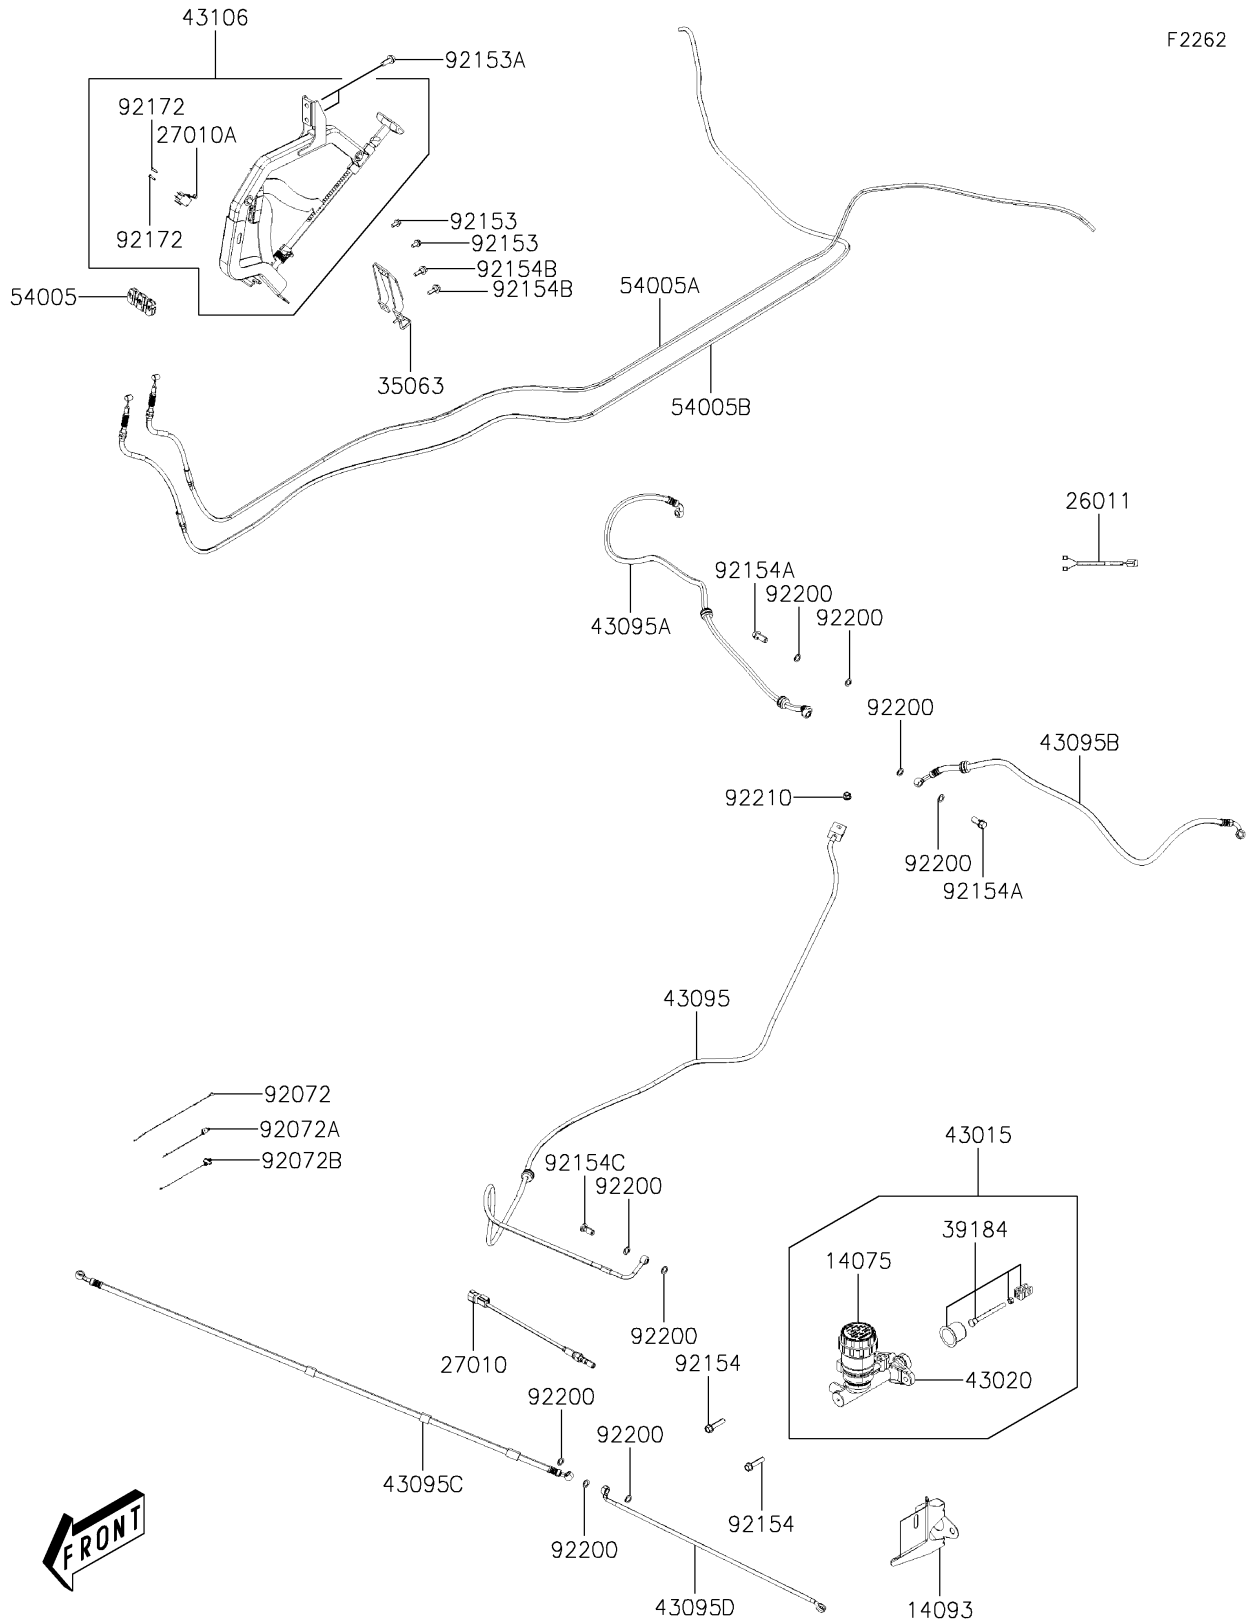

2023 Mule PRO-MX™ PARTS DIAGRAM

Brake Piping

F2262

2023 Mule PRO-MX™ PARTS LIST

Brake Piping

ITEM NAME	PART NUMBER	QUANTITY
CAP-ASSY (Ref # 14075)	14075-Y007	1
COVER,MASTER CYLINDER (Ref # 14093)	14093-Y008	1
WIRE-LEAD,PARKING SW (Ref # 26011)	26011-Y014	1
SWITCH,BRAKE PRESSURE (Ref # 27010)	27010-Y016	1
SWITCH (Ref # 27010A)	27010-Y017	1
STAY,PARKING BRAKE ASSY (Ref # 35063)	35063-Y042	1
BRACKET-ASSY (Ref # 39184)	39184-Y001	1
CYLINDER-ASSY-MASTER (Ref # 43015)	43015-Y007	1
PISTON-COMP-BRAKE (Ref # 43020)	43020-Y004	1
HOSE-BRAKE,RR (Ref # 43095)	43095-Y019	1
HOSE-BRAKE,RR,RH (Ref # 43095A)	43095-Y020	1
HOSE-BRAKE,RR,LH (Ref # 43095B)	43095-Y021	1
HOSE-BRAKE,FR,RH (Ref # 43095C)	43095-Y022	1
HOSE-BRAKE,FR,LH (Ref # 43095D)	43095-Y023	1
LEVER-ASSY-PARKING BRAKE (Ref # 43106)	43106-Y001	1
CABLE-BRAKE,PARKING (Ref # 54005)	54005-Y003	1
CABLE-BRAKE,PARKING,RH (Ref # 54005A)	54005-Y004	1
CABLE-BRAKE,PARKING,LH (Ref # 54005B)	54005-Y005	1
BAND (Ref # 92072)	92072-Y011	2
BAND (Ref # 92072A)	92072-Y020	2
BAND (Ref # 92072B)	92072-Y021	2
BOLT,FLANGE,6X12 (Ref # 92153)	92153-Y023	2
BOLT,FLANGE,8X20 (Ref # 92153A)	92153-Y033	2
BOLT,FLANGE,8X35 (Ref # 92154)	92154-Y021	2
BOLT,10X22 (Ref # 92154A)	92154-Y114	2
BOLT,6X20 (Ref # 92154B)	92154-Y179	2
BOLT,OIL (Ref # 92154C)	92154-Y184	1
SCREW (Ref # 92172)	92172-Y082	2
WASHER (Ref # 92200)	92200-Y015	9

2023 Mule PRO-MX™ PARTS LIST

Brake Piping

ITEM NAME	PART NUMBER	QUANTITY
NUT,8MM (Ref # 92210)	92210-Y076	1