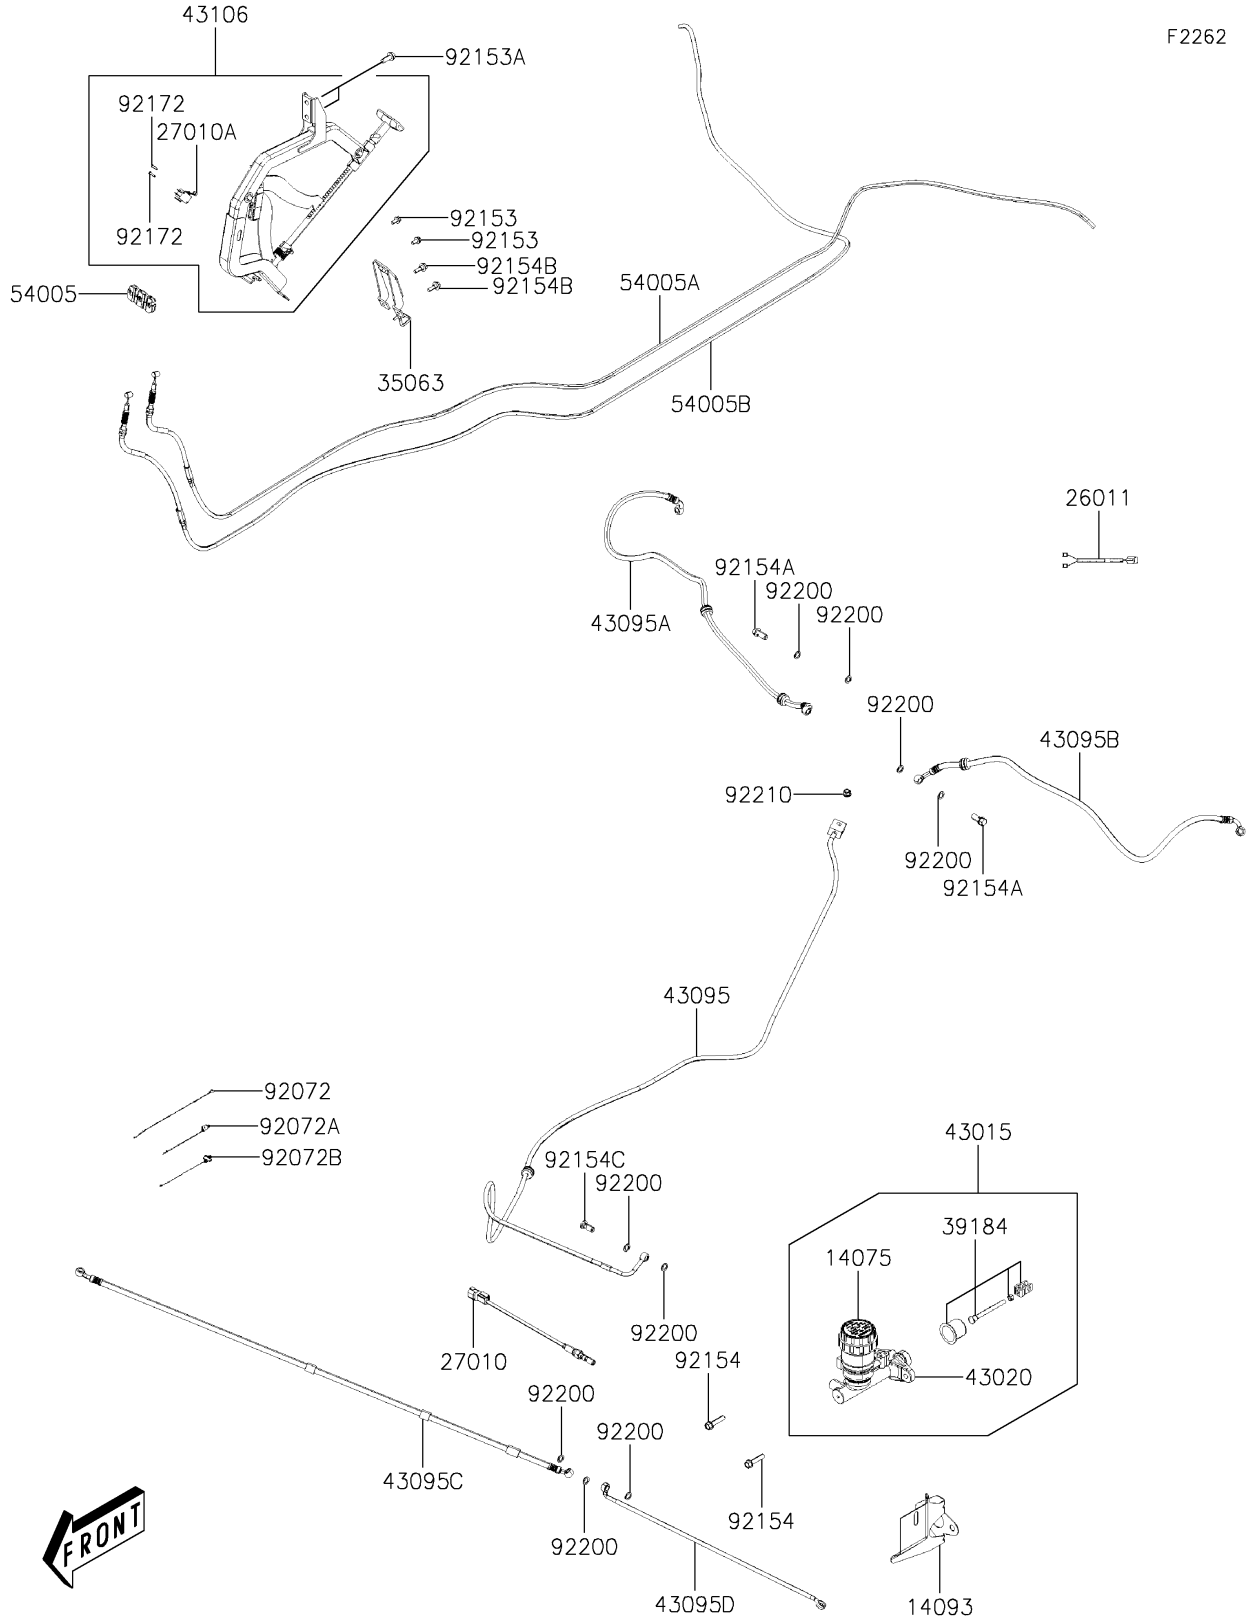

2024 Mule PRO-MX PARTS DIAGRAM

Brake Piping

2024 Mule PRO-MX PARTS LIST

Brake Piping

| ITEM NAME | PART NUMBER | QUANTITY |
|--|-------------|----------|
| CAP-ASSY (Ref # 14075) | 14075-Y007 | 1 |
| COVER,MASTER CYLINDER (Ref # 14093) | 14093-Y008 | 1 |
| WIRE-LEAD,PARKING SW (Ref # 26011) | 26011-Y014 | 1 |
| SWITCH,BRAKE PRESSURE (Ref # 27010) | 27010-Y016 | 1 |
| SWITCH (Ref # 27010A) | 27010-Y017 | 1 |
| STAY,PARKING BRAKE ASSY (Ref # 35063) | 35063-Y042 | 1 |
| BRACKET-ASSY (Ref # 39184) | 39184-Y001 | 1 |
| CYLINDER-ASSY-MASTER (Ref # 43015) | 43015-Y007 | 1 |
| PISTON-COMP-BRAKE (Ref # 43020) | 43020-Y004 | 1 |
| HOSE-BRAKE,RR (Ref # 43095) | 43095-Y019 | 1 |
| HOSE-BRAKE,RR,RH (Ref # 43095A) | 43095-Y020 | 1 |
| HOSE-BRAKE,RR,LH (Ref # 43095B) | 43095-Y021 | 1 |
| HOSE-BRAKE,FR,RH (Ref # 43095C) | 43095-Y022 | 1 |
| HOSE-BRAKE,FR,LH (Ref # 43095D) | 43095-Y023 | 1 |
| LEVER-ASSY-PARKING BRAKE (Ref # 43106) | 43106-Y001 | 1 |
| CABLE-BRAKE,PARKING (Ref # 54005) | 54005-Y003 | 1 |
| CABLE-BRAKE,PARKING,RH (Ref # 54005A) | 54005-Y004 | 1 |
| CABLE-BRAKE,PARKING,LH (Ref # 54005B) | 54005-Y005 | 1 |
| BAND (Ref # 92072) | 92072-Y011 | 2 |
| BAND (Ref # 92072A) | 92072-Y020 | 2 |
| BAND (Ref # 92072B) | 92072-Y021 | 2 |
| BOLT,FLANGE,6X12 (Ref # 92153) | 92153-Y023 | 2 |
| BOLT,FLANGE,8X20 (Ref # 92153A) | 92153-Y033 | 2 |
| BOLT,FLANGE,8X35 (Ref # 92154) | 92154-Y021 | 2 |
| BOLT,10X22 (Ref # 92154A) | 92154-Y114 | 2 |
| BOLT,6X20 (Ref # 92154B) | 92154-Y179 | 2 |
| BOLT,OIL (Ref # 92154C) | 92154-Y184 | 1 |
| SCREW (Ref # 92172) | 92172-Y082 | 2 |
| WASHER (Ref # 92200) | 92200-Y015 | 9 |

2024 Mule PRO-MX PARTS LIST

Brake Piping

| ITEM NAME | PART NUMBER | QUANTITY |
|-----------------------|-------------|----------|
| NUT,8MM (Ref # 92210) | 92210-Y076 | 1 |