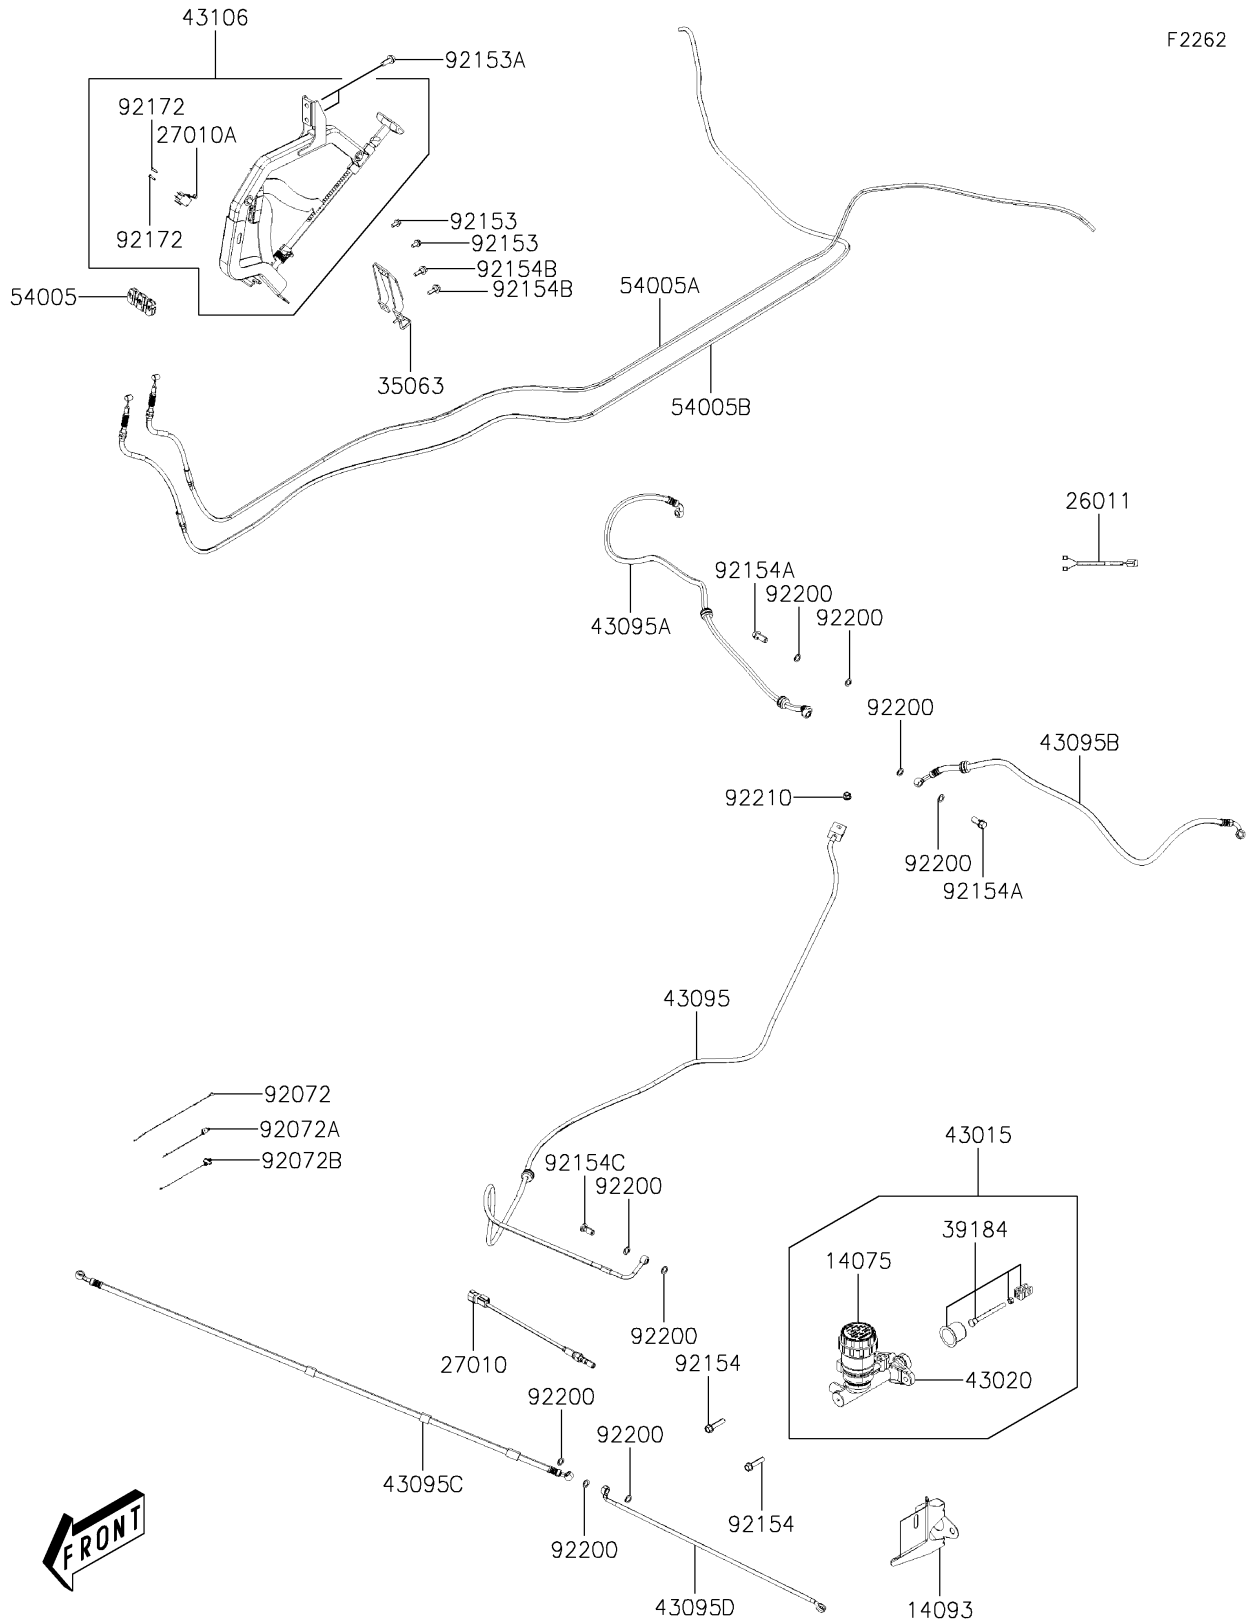

2025 Mule PRO-MX PARTS DIAGRAM

Brake Piping

2025 Mule PRO-MX PARTS LIST

Brake Piping

ITEM NAME	PART NUMBER	QUANTITY
CAP-ASSY (Ref # 14075)	14075-Y007	1
COVER,MASTER CYLINDER (Ref # 14093)	14093-Y008	1
WIRE-LEAD,PARKING SW (Ref # 26011)	26011-Y014	1
SWITCH,BRAKE PRESSURE (Ref # 27010)	27010-Y016	1
SWITCH (Ref # 27010A)	27010-Y017	1
STAY,PARKING BRAKE ASSY (Ref # 35063)	35063-Y042	1
BRACKET-ASSY (Ref # 39184)	39184-Y001	1
CYLINDER-ASSY-MASTER (Ref # 43015)	43015-Y007	1
PISTON-COMP-BRAKE (Ref # 43020)	43020-Y004	1
HOSE-BRAKE,RR (Ref # 43095)	43095-Y019	1
HOSE-BRAKE,RR,RH (Ref # 43095A)	43095-Y020	1
HOSE-BRAKE,RR,LH (Ref # 43095B)	43095-Y021	1
HOSE-BRAKE,FR,RH (Ref # 43095C)	43095-Y022	1
HOSE-BRAKE,FR,LH (Ref # 43095D)	43095-Y023	1
LEVER-ASSY-PARKING BRAKE (Ref # 43106)	43106-Y001	1
CABLE-BRAKE,PARKING (Ref # 54005)	54005-Y003	1
CABLE-BRAKE,PARKING,RH (Ref # 54005A)	54005-Y004	1
CABLE-BRAKE,PARKING,LH (Ref # 54005B)	54005-Y005	1
BAND (Ref # 92072)	92072-Y011	2
BAND (Ref # 92072A)	92072-Y020	2
BAND (Ref # 92072B)	92072-Y021	2
BOLT,FLANGE,6X12 (Ref # 92153)	92153-Y023	2
BOLT,FLANGE,8X20 (Ref # 92153A)	92153-Y033	2
BOLT,FLANGE,8X35 (Ref # 92154)	92154-Y021	2
BOLT,10X22 (Ref # 92154A)	92154-Y114	2
BOLT,6X20 (Ref # 92154B)	92154-Y179	2
BOLT,OIL (Ref # 92154C)	92154-Y184	1
SCREW (Ref # 92172)	92172-Y082	2
WASHER (Ref # 92200)	92200-Y015	9

2025 Mule PRO-MX PARTS LIST

Brake Piping

ITEM NAME	PART NUMBER	QUANTITY
NUT,8MM (Ref # 92210)	92210-Y076	1