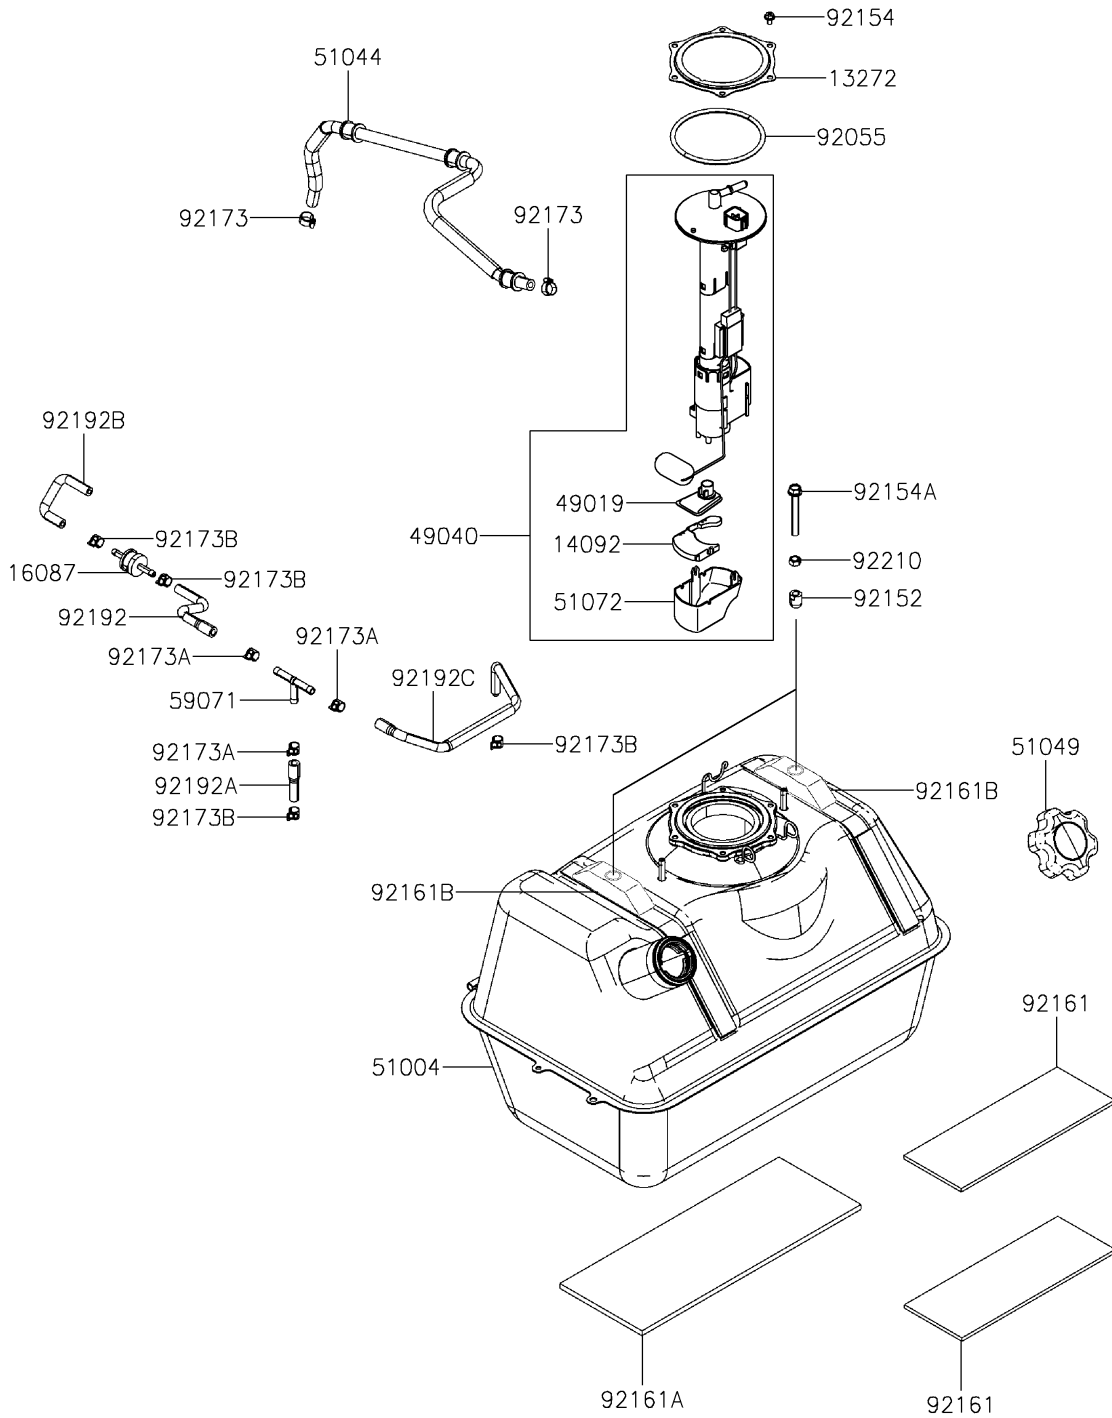

# 2023 Mule PRO-MX™ PARTS DIAGRAM

Fuel Tank

F2410

## 2023 Mule PRO-MX™ PARTS LIST

### Fuel Tank

ITEM NAME	PART NUMBER	QUANTITY
PLATE,FUEL PUMP (Ref # 13272)	13272-Y030	1
COVER (Ref # 14092)	14092-1044	1
VALVE-CHECK (Ref # 16087)	16087-0008	1
FILTER-FUEL (Ref # 49019)	49019-0013	1
PUMP-FUEL (Ref # 49040)	49040-0832	1
TANK-FUEL (Ref # 51004)	51004-Y001	1
TUBE-ASSY,FUEL TANK (Ref # 51044)	51044-0896	1
CAP-TANK (Ref # 51049)	51049-Y005	1
CHAMBER-FUEL (Ref # 51072)	51072-0003	1
JOINT,3 WAY (Ref # 59071)	59071-Y008	1
RING-O,FUEL PUMP (Ref # 92055)	92055-Y057	1
COLLAR (Ref # 92152)	92152-Y057	2
BOLT,5X10 (Ref # 92154)	92154-Y119	6
BOLT,FLANGE,8X60 (Ref # 92154A)	92154-Y207	2
DAMPER,FUEL TANK (Ref # 92161)	92161-Y040	2
DAMPER,FUEL TANK (Ref # 92161A)	92161-Y041	1
DAMPER (Ref # 92161B)	92161-Y042	2
CLAMP,12.5MM (Ref # 92173)	92173-Y043	2
CLAMP (Ref # 92173A)	92173-Y051	3
CLAMP (Ref # 92173B)	92173-Y081	4
TUBE (Ref # 92192)	92192-Y060	1
TUBE (Ref # 92192A)	92192-Y061	1
TUBE (Ref # 92192B)	92192-Y062	1
TUBE (Ref # 92192C)	92192-Y073	1
NUT,HEX,8MM (Ref # 92210)	92210-Y079	2