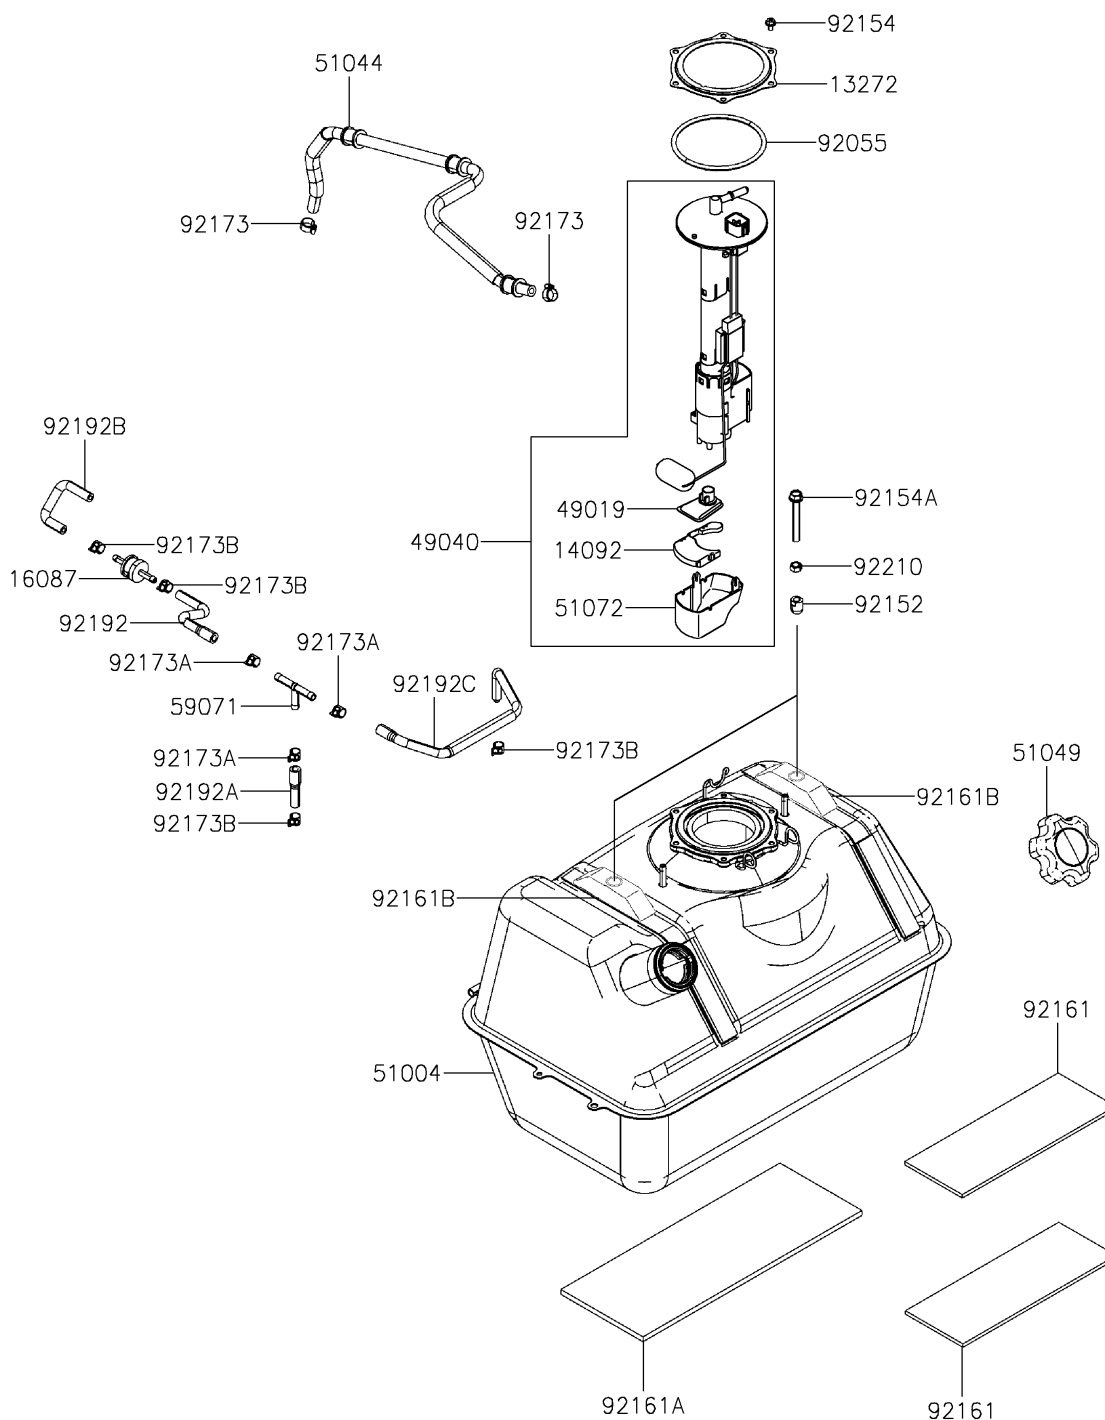

2023 MULE PRO-MX™ SE PARTS DIAGRAM

Fuel Tank

F2410

2023 MULE PRO-MX™ SE PARTS LIST

Fuel Tank

ITEM NAME	PART NUMBER	QUANTITY
PLATE,FUEL PUMP (Ref # 13272)	13272-Y030	1
COVER (Ref # 14092)	14092-1044	1
VALVE-CHECK (Ref # 16087)	16087-0008	1
FILTER-FUEL (Ref # 49019)	49019-0013	1
PUMP-FUEL (Ref # 49040)	49040-0832	1
TANK-FUEL (Ref # 51004)	51004-Y001	1
TUBE-ASSY,FUEL TANK (Ref # 51044)	51044-0896	1
CAP-TANK (Ref # 51049)	51049-Y005	1
CHAMBER-FUEL (Ref # 51072)	51072-0003	1
JOINT,3 WAY (Ref # 59071)	59071-Y008	1
RING-O,FUEL PUMP (Ref # 92055)	92055-Y057	1
COLLAR (Ref # 92152)	92152-Y057	2
BOLT,5X10 (Ref # 92154)	92154-Y119	6
BOLT,FLANGE,8X60 (Ref # 92154A)	92154-Y207	2
DAMPER,FUEL TANK (Ref # 92161)	92161-Y040	2
DAMPER,FUEL TANK (Ref # 92161A)	92161-Y041	1
DAMPER (Ref # 92161B)	92161-Y042	2
CLAMP,12.5MM (Ref # 92173)	92173-Y043	2
CLAMP (Ref # 92173A)	92173-Y051	3
CLAMP (Ref # 92173B)	92173-Y081	4
TUBE (Ref # 92192)	92192-Y060	1
TUBE (Ref # 92192A)	92192-Y061	1
TUBE (Ref # 92192B)	92192-Y062	1
TUBE (Ref # 92192C)	92192-Y073	1
NUT,HEX,8MM (Ref # 92210)	92210-Y079	2