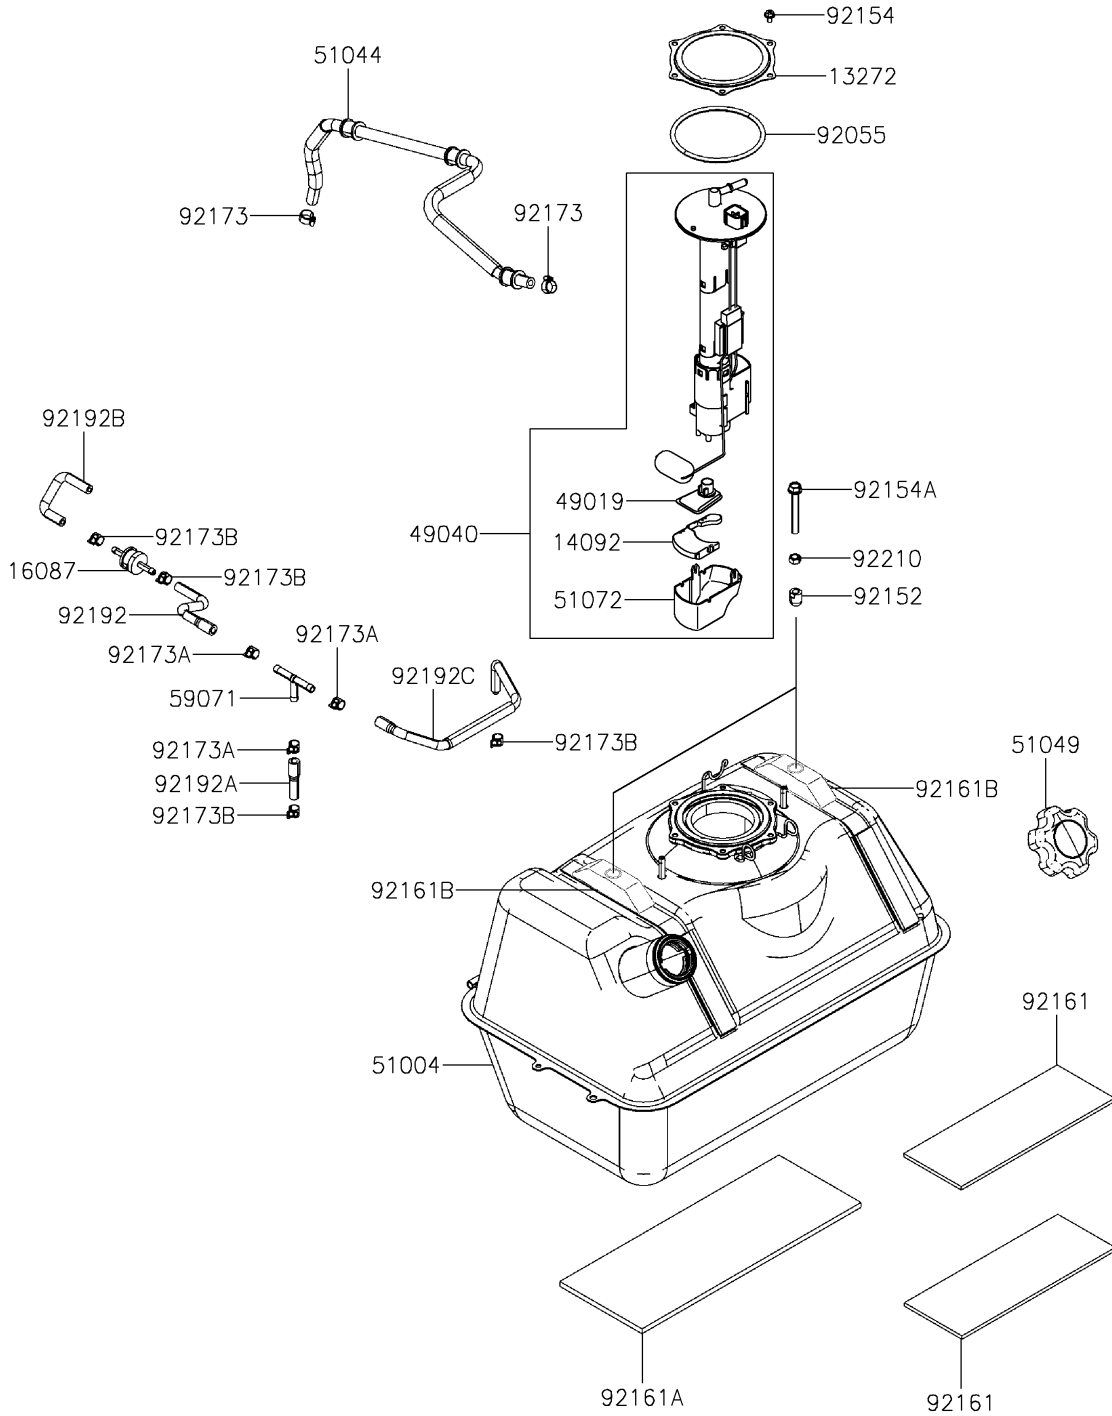

2024 Mule PRO-MX PARTS DIAGRAM

Fuel Tank

F2410

2024 Mule PRO-MX PARTS LIST

Fuel Tank

ITEM NAME	PART NUMBER	QUANTITY
PLATE,FUEL PUMP (Ref # 13272)	13272-Y030	1
COVER (Ref # 14092)	14092-1044	1
VALVE-CHECK (Ref # 16087)	16087-0008	1
FILTER-FUEL (Ref # 49019)	49019-0013	1
PUMP-FUEL (Ref # 49040)	49040-0832	1
TANK-FUEL (Ref # 51004)	51004-Y001	1
TUBE-ASSY,FUEL TANK (Ref # 51044)	51044-0896	1
CAP-TANK (Ref # 51049)	51049-Y005	1
CHAMBER-FUEL (Ref # 51072)	51072-0003	1
JOINT,3 WAY (Ref # 59071)	59071-Y008	1
RING-O,FUEL PUMP (Ref # 92055)	92055-Y057	1
COLLAR (Ref # 92152)	92152-Y057	2
BOLT,5X10 (Ref # 92154)	92154-Y119	6
BOLT,FLANGE,8X60 (Ref # 92154A)	92154-Y207	2
DAMPER,FUEL TANK (Ref # 92161)	92161-Y040	2
DAMPER,FUEL TANK (Ref # 92161A)	92161-Y041	1
DAMPER (Ref # 92161B)	92161-Y042	2
CLAMP,12.5MM (Ref # 92173)	92173-Y043	2
CLAMP (Ref # 92173A)	92173-Y051	3
CLAMP (Ref # 92173B)	92173-Y081	4
TUBE (Ref # 92192)	92192-Y060	1
TUBE (Ref # 92192A)	92192-Y061	1
TUBE (Ref # 92192B)	92192-Y062	1
TUBE (Ref # 92192C)	92192-Y073	1
NUT,HEX,8MM (Ref # 92210)	92210-Y079	2