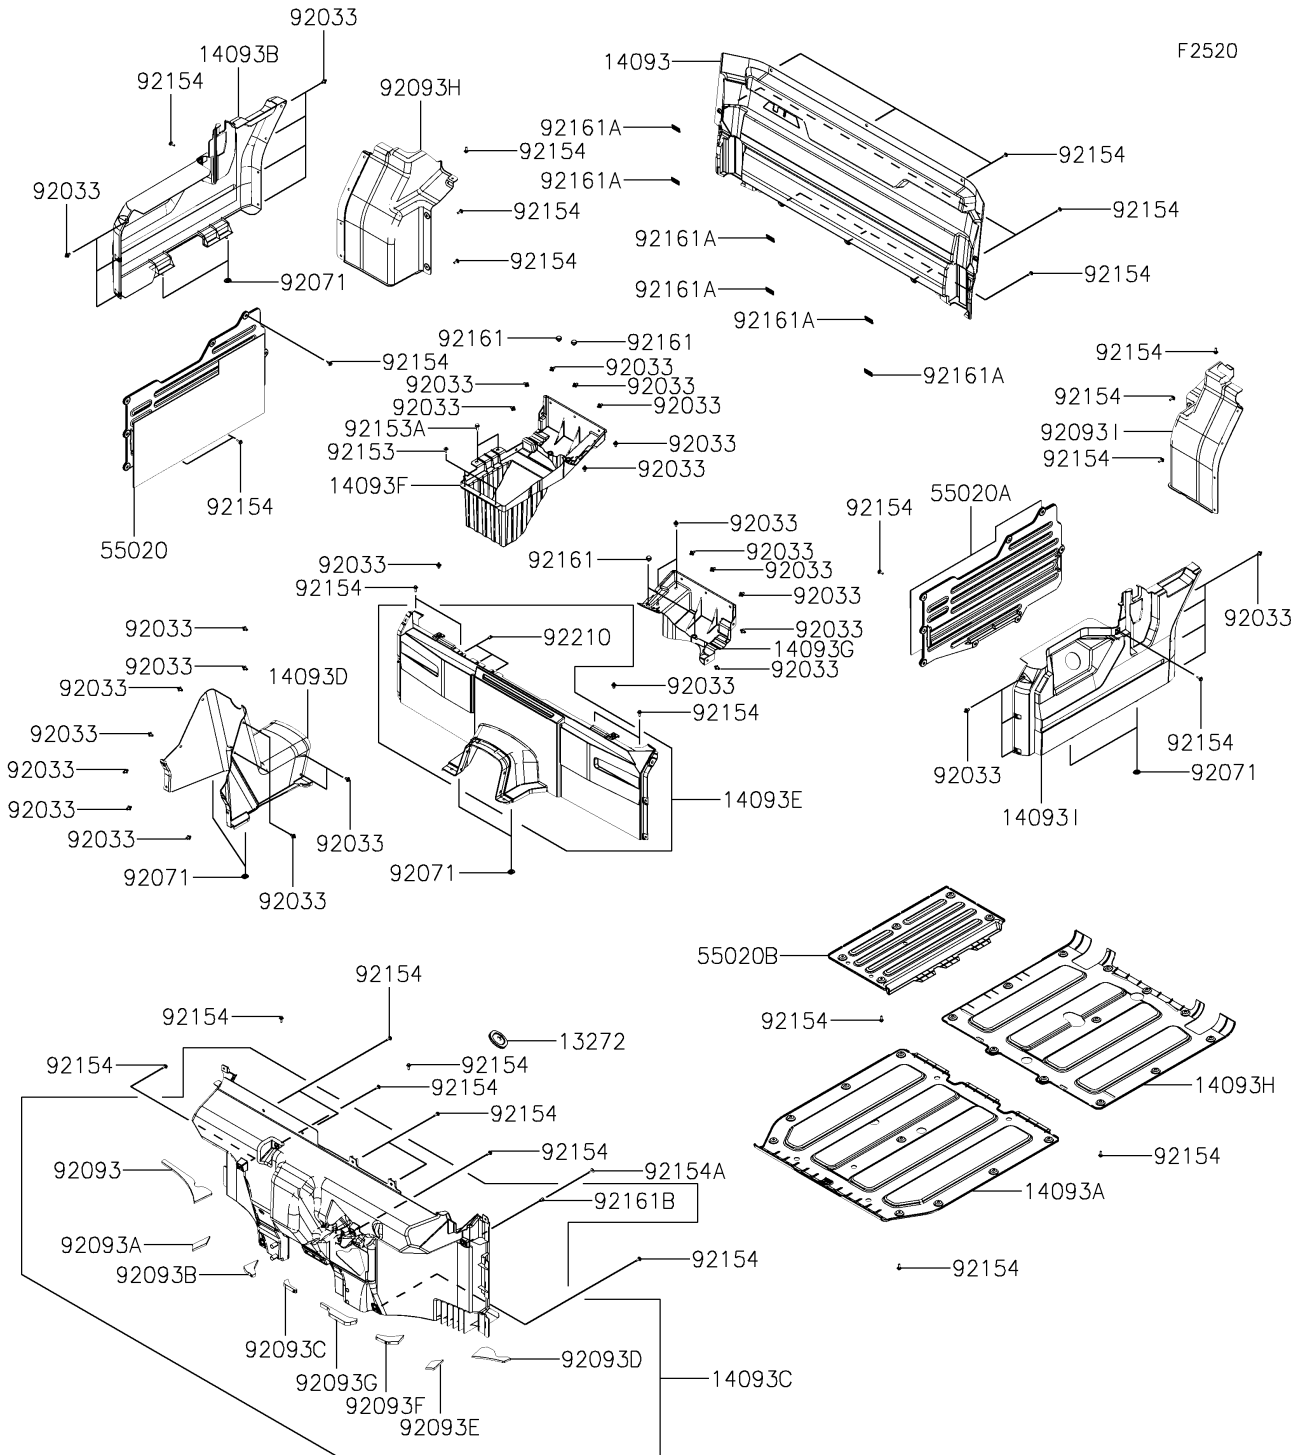

2023 Mule PRO-MX™ PARTS DIAGRAM

Carrier(s)

2023 Mule PRO-MX™ PARTS LIST

Carrier(s)

ITEM NAME	PART NUMBER	QUANTITY
PLATE,FRONT TIRE HOUSE (Ref # 13272)	13272-Y032	1
COVER,BACK,S.BLACK (Ref # 14093)	14093-Y010-933	1
COVER,UNDER,FR,S.BLACK (Ref # 14093A)	14093-Y018-933	1
COVER,SIDE,RH,S.BLACK (Ref # 14093B)	14093-Y022-933	1
COVER,FR FLOOR,S.BLACK (Ref # 14093C)	14093-Y023-933	1
COVER,TUNNEL,S.BLACK (Ref # 14093D)	14093-Y025-933	1
COVER,CNT,S.BLACK (Ref # 14093E)	14093-Y026-933	1
COVER,HEAT GUARD,RH (Ref # 14093F)	14093-Y027	1
COVER,HEAT GUARD,LH (Ref # 14093G)	14093-Y029	1
COVER,UNDER,RR,S.BLACK (Ref # 14093H)	14093-Y030-933	1
COVER,SIDE,LH,S.BLACK (Ref # 14093I)	14093-Y052-933	1
GUARD,HEAT,RH (Ref # 55020)	55020-Y013	1
GUARD,HEAT,LH (Ref # 55020A)	55020-Y014	1
GUARD,BOOT,S.BLACK (Ref # 55020B)	55020-Y017-933	1
RING-SNAP (Ref # 92033)	92033-Y033	41
GROMMET (Ref # 92071)	92071-Y006	8
SEAL (Ref # 92093)	92093-Y035	1
SEAL (Ref # 92093A)	92093-Y036	1
SEAL (Ref # 92093B)	92093-Y037	1
SEAL (Ref # 92093C)	92093-Y038	1
SEAL (Ref # 92093D)	92093-Y039	1
SEAL (Ref # 92093E)	92093-Y040	1
SEAL (Ref # 92093F)	92093-Y041	1
SEAL (Ref # 92093G)	92093-Y042	1
SEAL (Ref # 92093H)	92093-Y043	1
SEAL (Ref # 92093I)	92093-Y044	1
BOLT,5X16 (Ref # 92153)	92153-Y013	3
BOLT,FLANGE,8X16 (Ref # 92153A)	92153-Y032	2
BOLT,6X18 (Ref # 92154)	92154-Y177	73

2023 Mule PRO-MX™ PARTS LIST

Carrier(s)

ITEM NAME	PART NUMBER	QUANTITY
BOLT,5X22 (Ref # 92154A)	92154-Y186	9
DAMPER (Ref # 92161)	92161-Y014	4
DAMPER (Ref # 92161A)	92161-Y045	6
DAMPER (Ref # 92161B)	92161-Y054	9
NUT,5MM (Ref # 92210)	92210-Y016	3