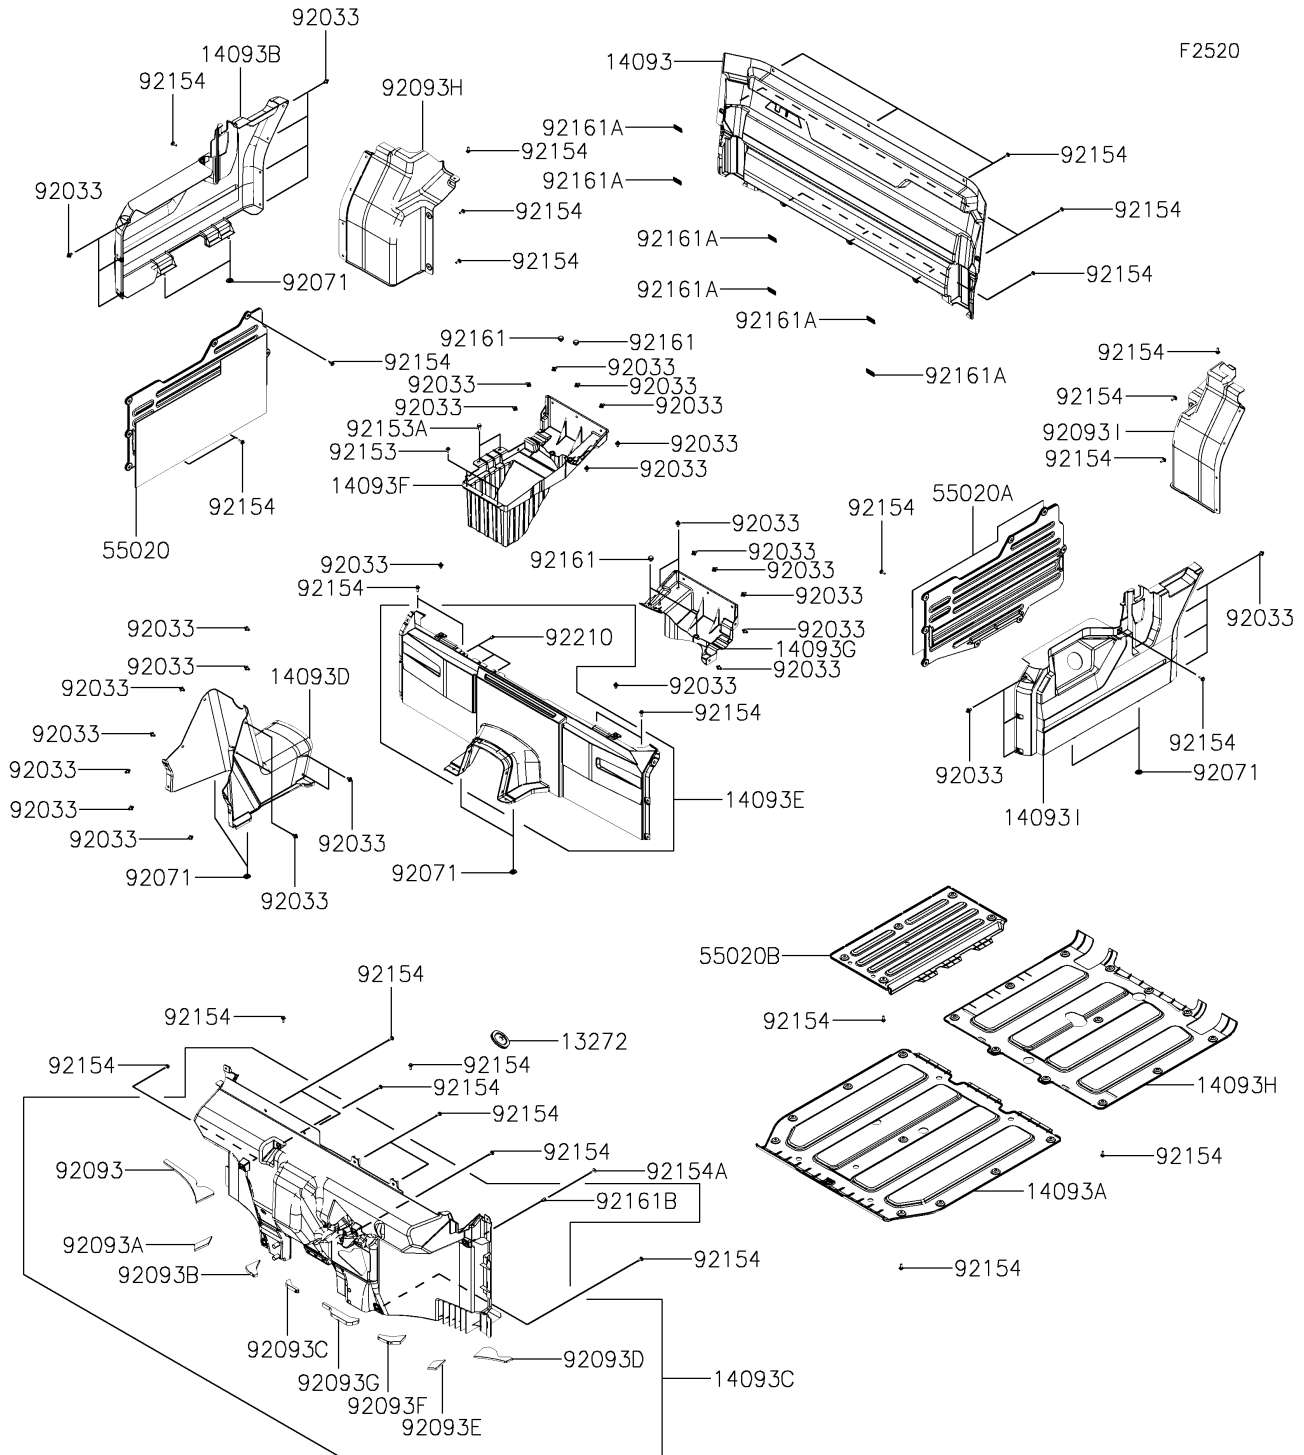

# 2023 MULE PRO-MX™ SE PARTS DIAGRAM

Carrier(s)

## 2023 MULE PRO-MX™ SE PARTS LIST

Carrier(s)

ITEM NAME	PART NUMBER	QUANTITY
PLATE,FRONT TIRE HOUSE (Ref # 13272)	13272-Y032	1
COVER,BACK,S.BLACK (Ref # 14093)	14093-Y010-933	1
COVER,UNDER,FR,S.BLACK (Ref # 14093A)	14093-Y018-933	1
COVER,SIDE,RH,S.BLACK (Ref # 14093B)	14093-Y022-933	1
COVER,FR FLOOR,S.BLACK (Ref # 14093C)	14093-Y023-933	1
COVER,TUNNEL,S.BLACK (Ref # 14093D)	14093-Y025-933	1
COVER,CNT,S.BLACK (Ref # 14093E)	14093-Y026-933	1
COVER,HEAT GUARD,RH (Ref # 14093F)	14093-Y027	1
COVER,HEAT GUARD,LH (Ref # 14093G)	14093-Y029	1
COVER,UNDER,RR,S.BLACK (Ref # 14093H)	14093-Y030-933	1
COVER,SIDE,LH,S.BLACK (Ref # 14093I)	14093-Y052-933	1
GUARD,HEAT,RH (Ref # 55020)	55020-Y013	1
GUARD,HEAT,LH (Ref # 55020A)	55020-Y014	1
GUARD,BOOT,S.BLACK (Ref # 55020B)	55020-Y017-933	1
RING-SNAP (Ref # 92033)	92033-Y033	41
GROMMET (Ref # 92071)	92071-Y006	8
SEAL (Ref # 92093)	92093-Y035	1
SEAL (Ref # 92093A)	92093-Y036	1
SEAL (Ref # 92093B)	92093-Y037	1
SEAL (Ref # 92093C)	92093-Y038	1
SEAL (Ref # 92093D)	92093-Y039	1
SEAL (Ref # 92093E)	92093-Y040	1
SEAL (Ref # 92093F)	92093-Y041	1
SEAL (Ref # 92093G)	92093-Y042	1
SEAL (Ref # 92093H)	92093-Y043	1
SEAL (Ref # 92093I)	92093-Y044	1
BOLT,5X16 (Ref # 92153)	92153-Y013	3
BOLT,FLANGE,8X16 (Ref # 92153A)	92153-Y032	2
BOLT,6X18 (Ref # 92154)	92154-Y177	73

## 2023 MULE PRO-MX™ SE PARTS LIST

Carrier(s)

ITEM NAME	PART NUMBER	QUANTITY
BOLT,5X22 (Ref # 92154A)	92154-Y186	9
DAMPER (Ref # 92161)	92161-Y014	4
DAMPER (Ref # 92161A)	92161-Y045	6
DAMPER (Ref # 92161B)	92161-Y054	9
NUT,5MM (Ref # 92210)	92210-Y016	3