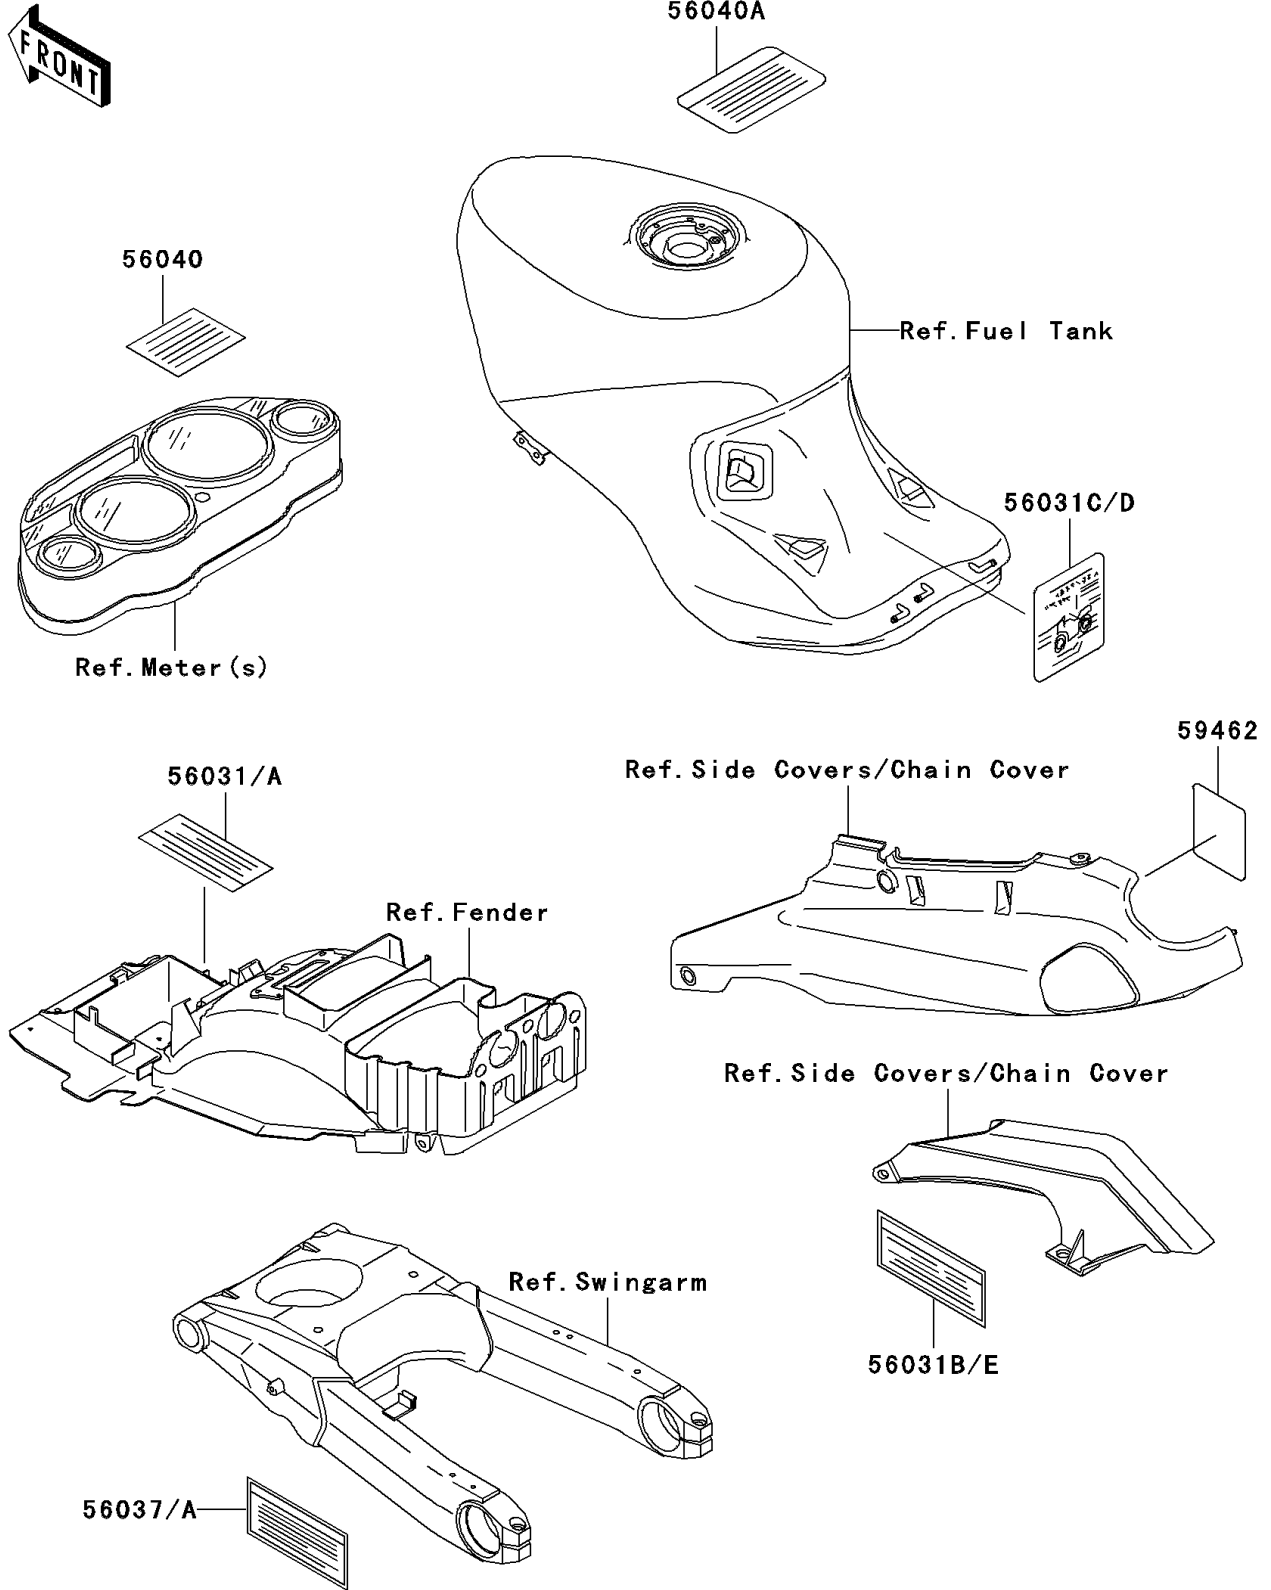

# 1994 Ninja® ZX™ -11 PARTS DIAGRAM

Labels

F2860

## 1994 Ninja® ZX™ -11 PARTS LIST

### Labels

ITEM NAME	PART NUMBER	QUANTITY
LABEL-MANUAL,OIL&OIL FILTER (Ref # 56031)	56031-1727	1
LABEL-MANUAL,OIL&OIL FILTER (Ref # 56031A)	56031-1728	1
LABEL-MANUAL,CHAIN (Ref # 56031B)	56031-1830	1
LABEL-MANUAL,DAILY SAFETY (Ref # 56031C)	56031-1831	1
LABEL-MANUAL,DAILY SAFETY (Ref # 56031D)	56031-1832	1
LABEL-MANUAL,CHAIN (Ref # 56031E)	56031-1833	1
LABEL-SPECIFICATION,TIRE&LOAD (Ref # 56037)	56037-1599	1
LABEL-SPECIFICATION,TIRE&LOAD (Ref # 56037A)	56037-1600	1
LABEL-WARNING,BREAK IN CAUTION (Ref # 56040)	56040-1007	1
LABEL-WARNING,EVAPO (Ref # 56040A)	56040-1121	1
LABEL-CERTIFICATION,EVAPO ROUT (Ref # 59462)	59462-1491	1