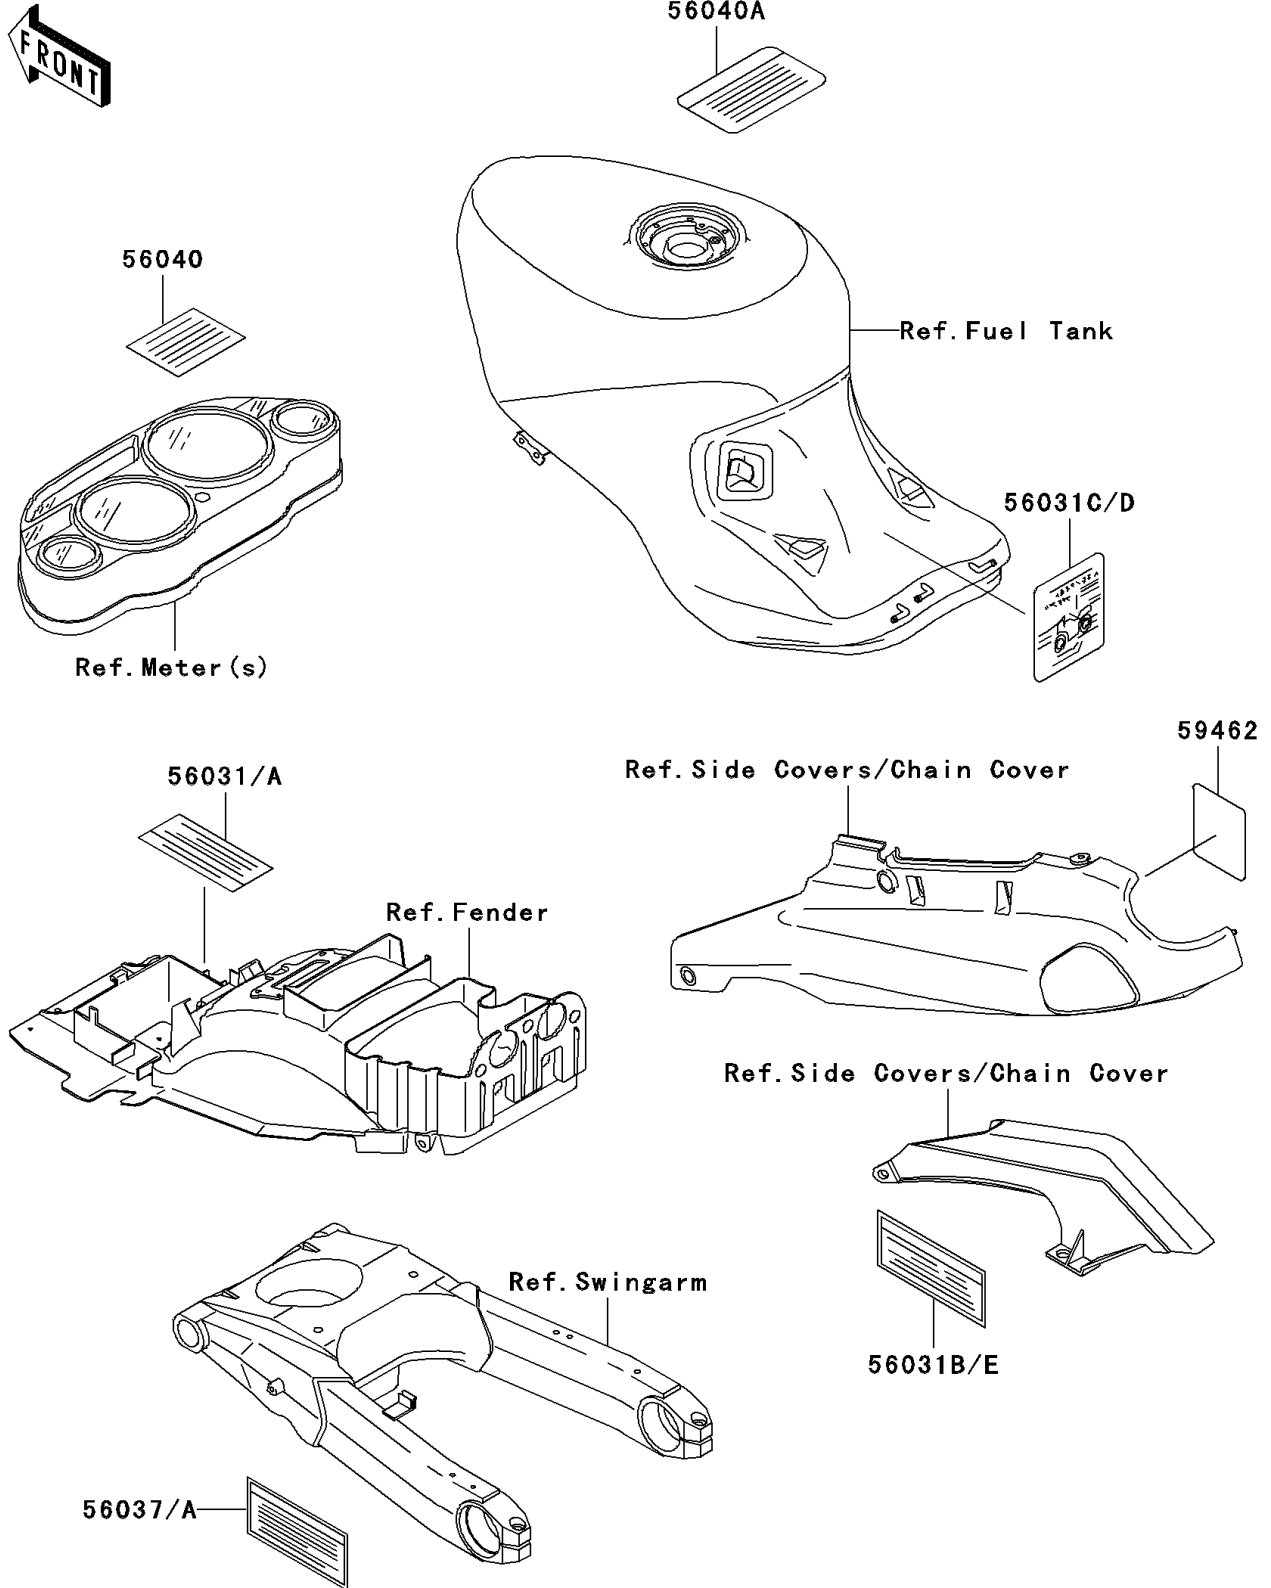

1994 Ninja® ZX™ -11 PARTS DIAGRAM

Labels

F2860

1994 Ninja® ZX™ -11 PARTS LIST

Labels

ITEM NAME	PART NUMBER	QUANTITY
LABEL-MANUAL,OIL&OIL FILTER (Ref # 56031)	56031-1727	1
LABEL-MANUAL,OIL&OIL FILTER (Ref # 56031A)	56031-1728	1
LABEL-MANUAL,CHAIN (Ref # 56031B)	56031-1830	1
LABEL-MANUAL,DAILY SAFETY (Ref # 56031C)	56031-1831	1
LABEL-MANUAL,DAILY SAFETY (Ref # 56031D)	56031-1832	1
LABEL-MANUAL,CHAIN (Ref # 56031E)	56031-1833	1
LABEL-SPECIFICATION,TIRE&LOAD (Ref # 56037)	56037-1599	1
LABEL-SPECIFICATION,TIRE&LOAD (Ref # 56037A)	56037-1600	1
LABEL-WARNING,BREAK IN CAUTION (Ref # 56040)	56040-1007	1
LABEL-WARNING,EVAPO (Ref # 56040A)	56040-1121	1
LABEL-CERTIFICATION,EVAPO ROUT (Ref # 59462)	59462-1491	1