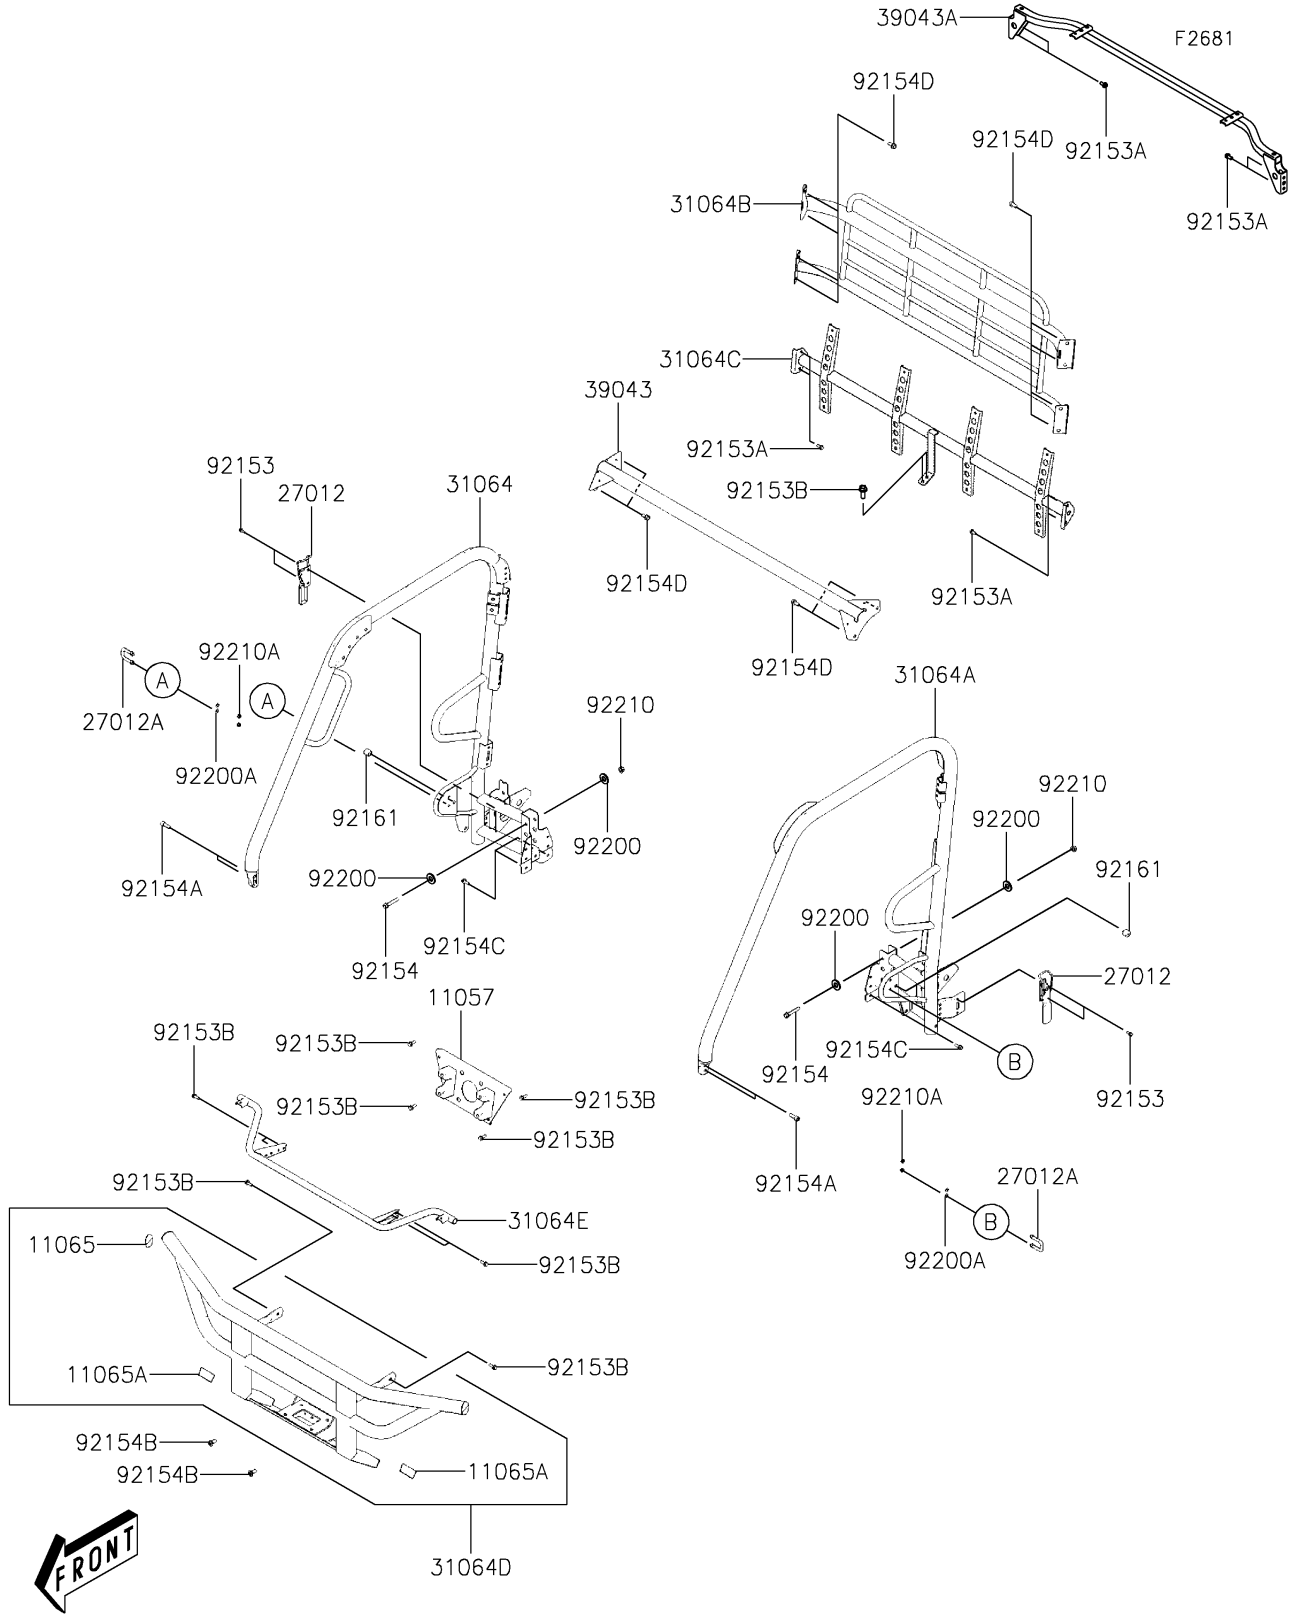

# 2024 Mule PRO-MX PARTS DIAGRAM

## Guards/Cab Frame

## 2024 Mule PRO-MX PARTS LIST

### Guards/Cab Frame

ITEM NAME	PART NUMBER	QUANTITY
BRACKET,STABILIZER (Ref # 11057)	11057-Y015	1
CAP,FR BUMPER,END (Ref # 11065)	11065-Y043	2
CAP,FR BUMPER (Ref # 11065A)	11065-Y044	2
HOOK,SIDE (Ref # 27012)	27012-Y005	2
HOOK,DOOR (Ref # 27012A)	27012-Y007	2
PIPE-COMP,ROOF,RH (Ref # 31064)	31064-Y013	1
PIPE-COMP,ROOF,LH (Ref # 31064A)	31064-Y014	1
PIPE-COMP,REAR,UPP (Ref # 31064B)	31064-Y015	1
PIPE-COMP,REAR,LWR (Ref # 31064C)	31064-Y016	1
PIPE-COMP,FR BUMPER (Ref # 31064D)	31064-Y017	1
PIPE-COMP,FR COVER (Ref # 31064E)	31064-Y018	1
CROSSMEMBER-COMP,ROOF (Ref # 39043)	39043-Y002	1
CROSSMEMBER-COMP,ROOF,RR (Ref # 39043A)	39043-Y003	1
BOLT,FLANGE,6X16 (Ref # 92153)	92153-Y025	4
BOLT,FLANGE,8X16 (Ref # 92153A)	92153-Y032	8
BOLT,FLANGE,8X20 (Ref # 92153B)	92153-Y033	12
BOLT,FLANGE,10X60 (Ref # 92154)	92154-Y091	2
BOLT,SOCKET,10X28 (Ref # 92154A)	92154-Y098	4
BOLT,10X23 (Ref # 92154B)	92154-Y178	2
BOLT,FLANGE,8X25 (Ref # 92154C)	92154-Y195	4
BOLT,FLANGE,10X20 (Ref # 92154D)	92154-Y197	12
DAMPER,ROPS (Ref # 92161)	92161-Y050	2
WASHER,10MM (Ref # 92200)	92200-Y020	4
WASHER,6MM (Ref # 92200A)	92200-Y106	4
NUT,10MM (Ref # 92210)	92210-Y009	2
NUT,6MM (Ref # 92210A)	92210-Y087	4