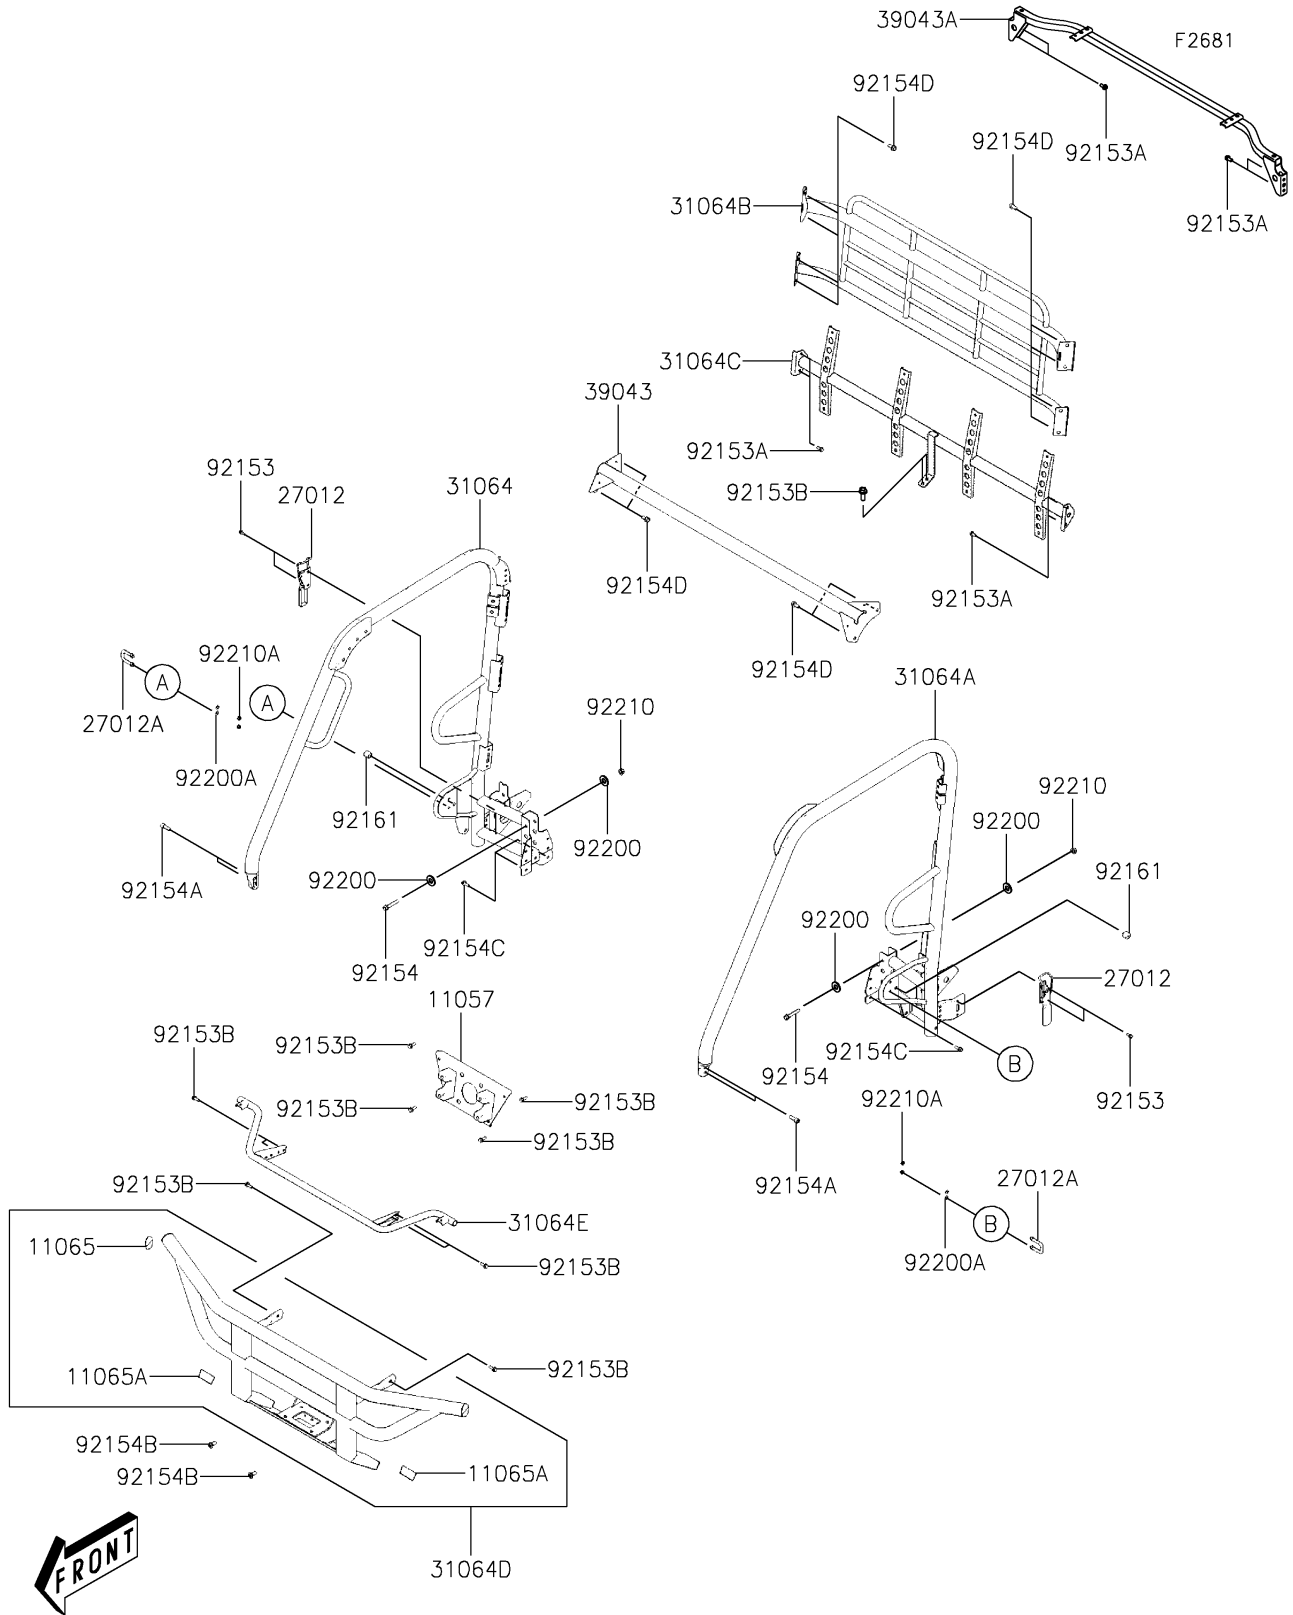

2025 MULE PRO-MX™ SE PARTS DIAGRAM

Guards/Cab Frame

2025 MULE PRO-MX™ SE PARTS LIST

Guards/Cab Frame

ITEM NAME	PART NUMBER	QUANTITY
BRACKET,STABILIZER (Ref # 11057)	11057-Y015	1
CAP,FR BUMPER,END (Ref # 11065)	11065-Y043	2
CAP,FR BUMPER (Ref # 11065A)	11065-Y044	2
HOOK,SIDE (Ref # 27012)	27012-Y005	2
HOOK,DOOR (Ref # 27012A)	27012-Y007	2
PIPE-COMP,ROOF,RH (Ref # 31064)	31064-Y013	1
PIPE-COMP,ROOF,LH (Ref # 31064A)	31064-Y014	1
PIPE-COMP,REAR,UPP (Ref # 31064B)	31064-Y015	1
PIPE-COMP,REAR,LWR (Ref # 31064C)	31064-Y016	1
PIPE-COMP,FR BUMPER (Ref # 31064D)	31064-Y017	1
PIPE-COMP,FR COVER (Ref # 31064E)	31064-Y018	1
CROSSMEMBER-COMP,ROOF (Ref # 39043)	39043-Y002	1
CROSSMEMBER-COMP,ROOF,RR (Ref # 39043A)	39043-Y003	1
BOLT,FLANGE,6X16 (Ref # 92153)	92153-Y025	4
BOLT,FLANGE,8X16 (Ref # 92153A)	92153-Y032	8
BOLT,FLANGE,8X20 (Ref # 92153B)	92153-Y033	12
BOLT,FLANGE,10X60 (Ref # 92154)	92154-Y091	2
BOLT,SOCKET,10X28 (Ref # 92154A)	92154-Y098	4
BOLT,10X23 (Ref # 92154B)	92154-Y178	2
BOLT,FLANGE,8X25 (Ref # 92154C)	92154-Y195	4
BOLT,FLANGE,10X20 (Ref # 92154D)	92154-Y197	12
DAMPER,ROPS (Ref # 92161)	92161-Y050	2
WASHER,10MM (Ref # 92200)	92200-Y020	4
WASHER,6MM (Ref # 92200A)	92200-Y106	4
NUT,10MM (Ref # 92210)	92210-Y009	2
NUT,6MM (Ref # 92210A)	92210-Y087	4