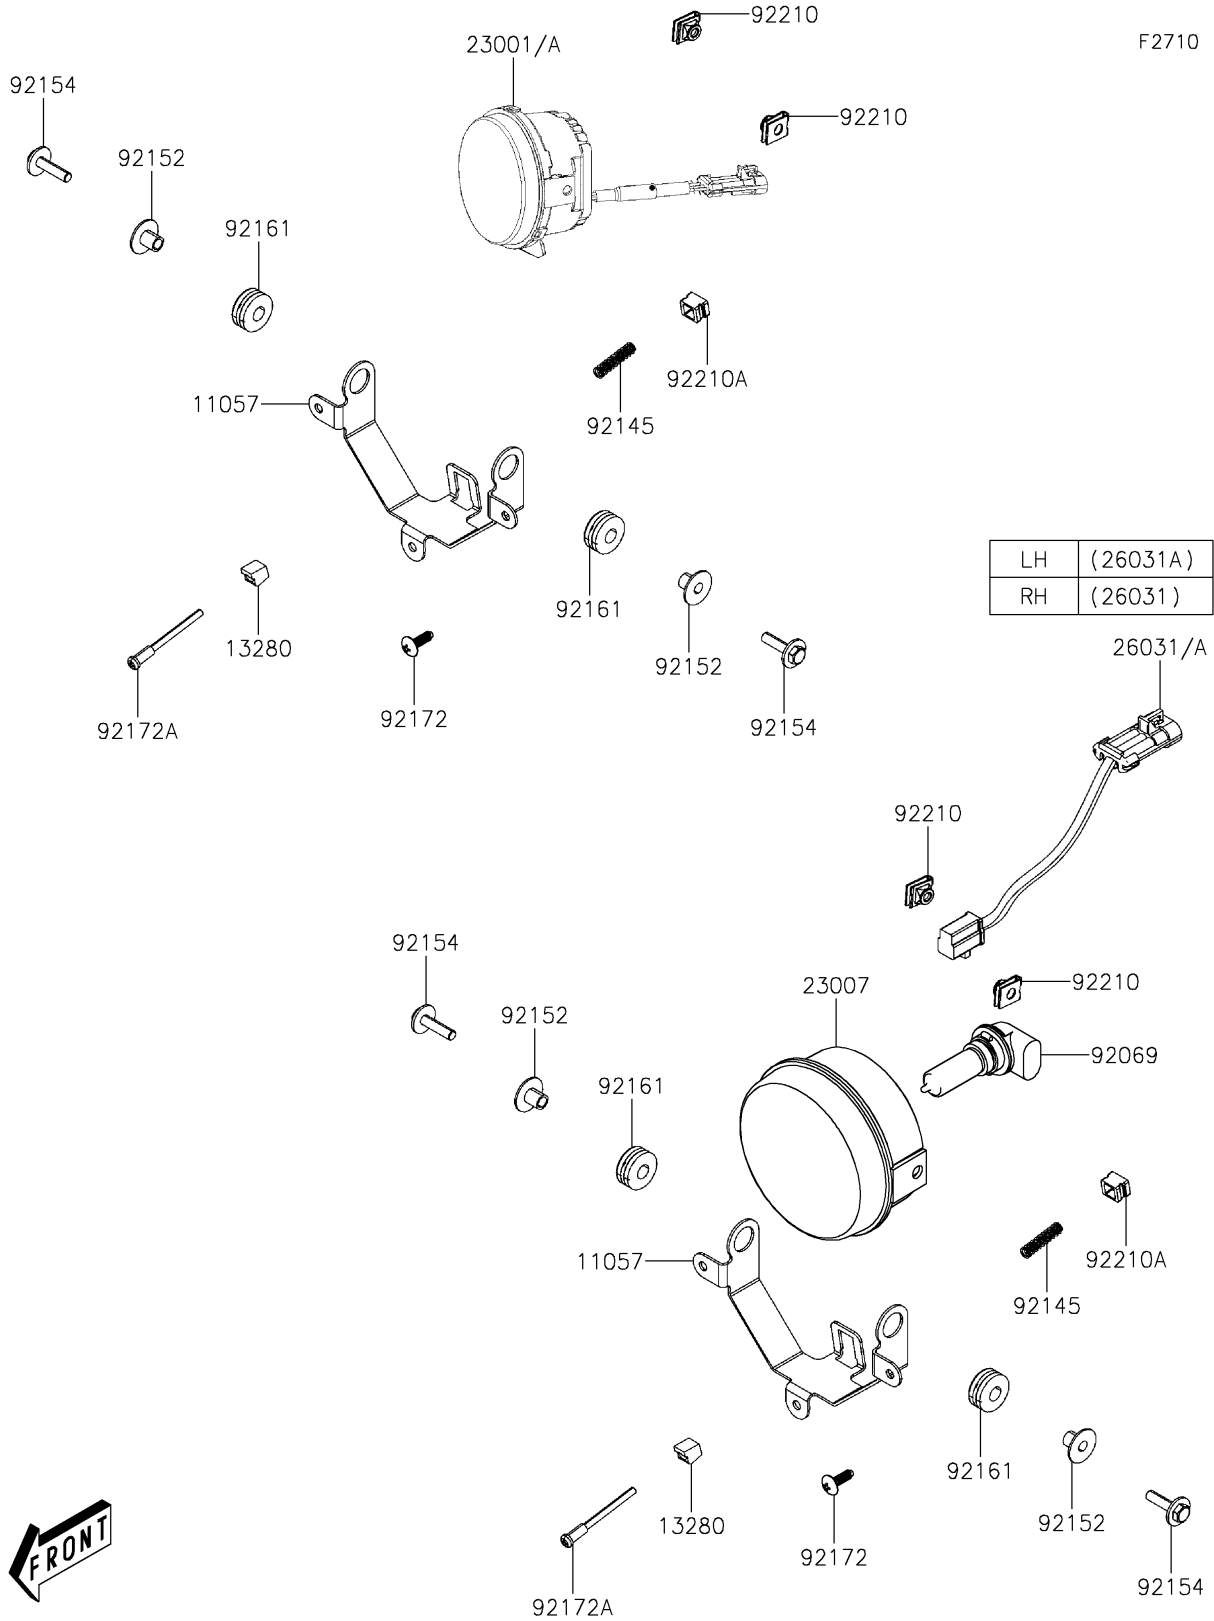

# 2022 Mule PRO-MX PARTS DIAGRAM

## Headlight(s)

## 2022 Mule PRO-MX PARTS LIST

### Headlight(s)

ITEM NAME	PART NUMBER	QUANTITY
BRACKET,HEAD LIGHT (Ref # 11057)	11057-Y004	4
HOLDER,ADJUSTER LIGHT (Ref # 13280)	13280-Y019	4
LAMP-ASSY-HEAD,LED (Ref # 23001)	23001-Y001	2
LENS-COMP,HEAD LAMP (Ref # 23007)	23007-0096	2
HARNESS,SUB,HEAD LIGHT,RH (Ref # 26031)	26031-Y018	1
HARNESS,SUB,HEAD LIGHT,LH (Ref # 26031A)	26031-Y019	1
BULB,12V 35/35W (Ref # 92069)	92069-0019	2
SPRING,ADJUSTER LIGHT (Ref # 92145)	92145-Y062	4
COLLAR,HEAD LIGHT (Ref # 92152)	92152-Y064	8
BOLT,6X25 (Ref # 92154)	92154-Y099	8
DAMPER (Ref # 92161)	92161-Y043	8
SCREW,TAPPING,5X16 (Ref # 92172)	92172-Y020	12
SCREW,PAN,4X58 (Ref # 92172A)	92172-Y080	4
NUT,6MM (Ref # 92210)	92210-Y089	8
NUT,4MM (Ref # 92210A)	92210-Y095	4