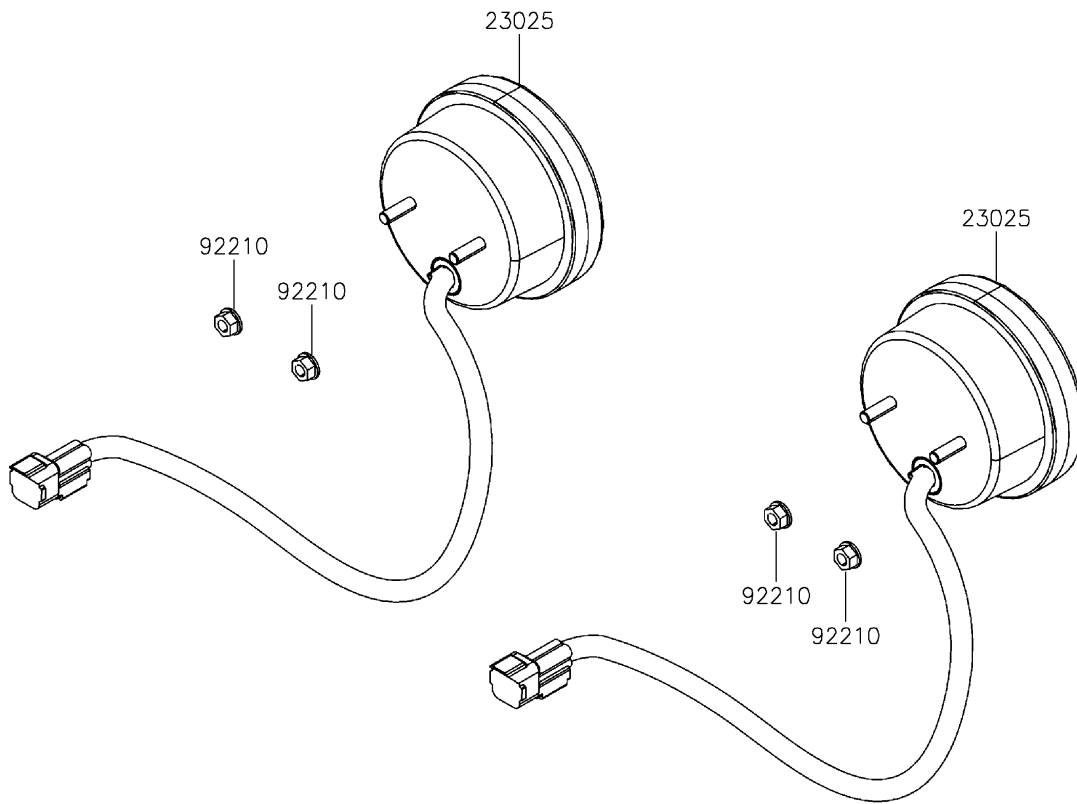

# 2022 MULE PRO-MX™ SE PARTS DIAGRAM

Taillight(s)

F2720

## 2022 MULE PRO-MX™ SE PARTS LIST

Taillight(s)

| ITEM NAME               | PART NUMBER | QUANTITY |
|-------------------------|-------------|----------|
| LAMP-TAIL (Ref # 23025) | 23025-Y009  | 2        |
| NUT,6MM (Ref # 92210)   | 92210-Y026  | 4        |