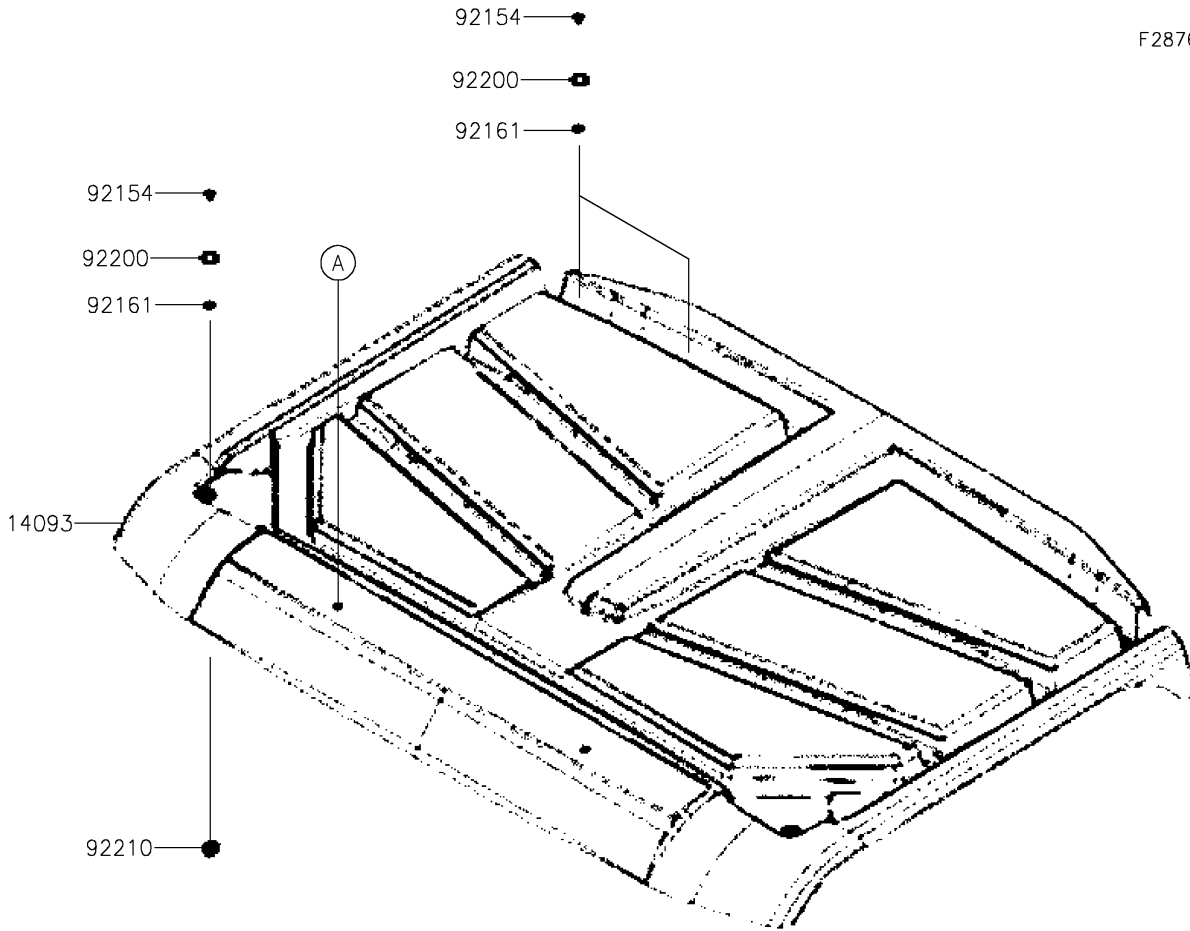

2022 Mule PRO-MX PARTS DIAGRAM

Sun Top

F2876

2022 Mule PRO-MX PARTS LIST

Sun Top

ITEM NAME	PART NUMBER	QUANTITY
COVER,SUNTOP,S.BLACK (Ref # 14093)	14093-Y045-933	1
STAY,SUNTOP BOTTOM (Ref # 35063)	35063-Y045	2
STAY,SUNTOP TOP (Ref # 35063A)	35063-Y046	2
COLLAR (Ref # 92152)	92152-Y074	4
BOLT,FLANGE,6MM (Ref # 92154)	92154-Y213	6
DAMPER (Ref # 92161)	92161-Y056	10
DAMPER (Ref # 92161A)	92161-Y057	2
WASHER,10.5MM (Ref # 92200)	92200-Y100	6
NUT,6MM (Ref # 92210)	92210-Y026	2
NUT,6MM (Ref # 92210A)	92210-Y087	4