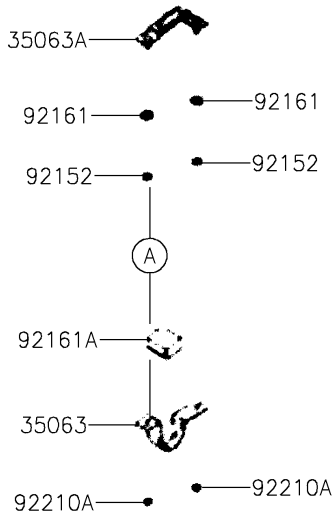

2022 Mule PRO-MX PARTS DIAGRAM

Sun Top

F2876

2022 Mule PRO-MX PARTS LIST

Sun Top

ITEM NAME	PART NUMBER	QUANTITY
COVER,SUNTOP,S.BLACK (Ref # 14093)	14093-Y045-933	1
STAY,SUNTOP BOTTOM (Ref # 35063)	35063-Y045	2
STAY,SUNTOP TOP (Ref # 35063A)	35063-Y046	2
COLLAR (Ref # 92152)	92152-Y074	4
BOLT,FLANGE,6MM (Ref # 92154)	92154-Y213	6
DAMPER (Ref # 92161)	92161-Y056	10
DAMPER (Ref # 92161A)	92161-Y057	2
WASHER,10.5MM (Ref # 92200)	92200-Y100	6
NUT,6MM (Ref # 92210)	92210-Y026	2
NUT,6MM (Ref # 92210A)	92210-Y087	4