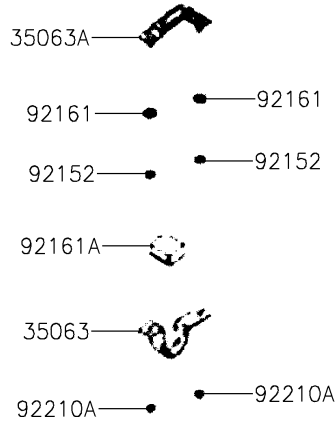

2022 Mule PRO-MX PARTS DIAGRAM

Sun Top

F2876

2022 Mule PRO-MX PARTS LIST

Sun Top

ITEM NAME	PART NUMBER	QUANTITY
COVER,SUNTOP,S.BLACK (Ref # 14093)	14093-Y045-933	1
STAY,SUNTOP BOTTOM (Ref # 35063)	35063-Y045	2
STAY,SUNTOP TOP (Ref # 35063A)	35063-Y046	2
COLLAR (Ref # 92152)	92152-Y074	4
BOLT,FLANGE,6MM (Ref # 92154)	92154-Y213	6
DAMPER (Ref # 92161)	92161-Y056	10
DAMPER (Ref # 92161A)	92161-Y057	2
WASHER,10.5MM (Ref # 92200)	92200-Y100	6
NUT,6MM (Ref # 92210)	92210-Y026	2
NUT,6MM (Ref # 92210A)	92210-Y087	4