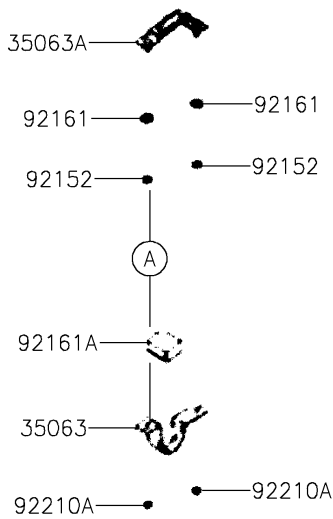

# 2022 MULE PRO-MX™ SE PARTS DIAGRAM

Sun Top

F2876

## 2022 MULE PRO-MX™ SE PARTS LIST

### Sun Top

ITEM NAME	PART NUMBER	QUANTITY
COVER,SUNTOP,S.BLACK (Ref # 14093)	14093-Y045-933	1
STAY,SUNTOP BOTTOM (Ref # 35063)	35063-Y045	2
STAY,SUNTOP TOP (Ref # 35063A)	35063-Y046	2
COLLAR (Ref # 92152)	92152-Y074	4
BOLT,FLANGE,6MM (Ref # 92154)	92154-Y213	6
DAMPER (Ref # 92161)	92161-Y056	10
DAMPER (Ref # 92161A)	92161-Y057	2
WASHER,10.5MM (Ref # 92200)	92200-Y100	6
NUT,6MM (Ref # 92210)	92210-Y026	2
NUT,6MM (Ref # 92210A)	92210-Y087	4