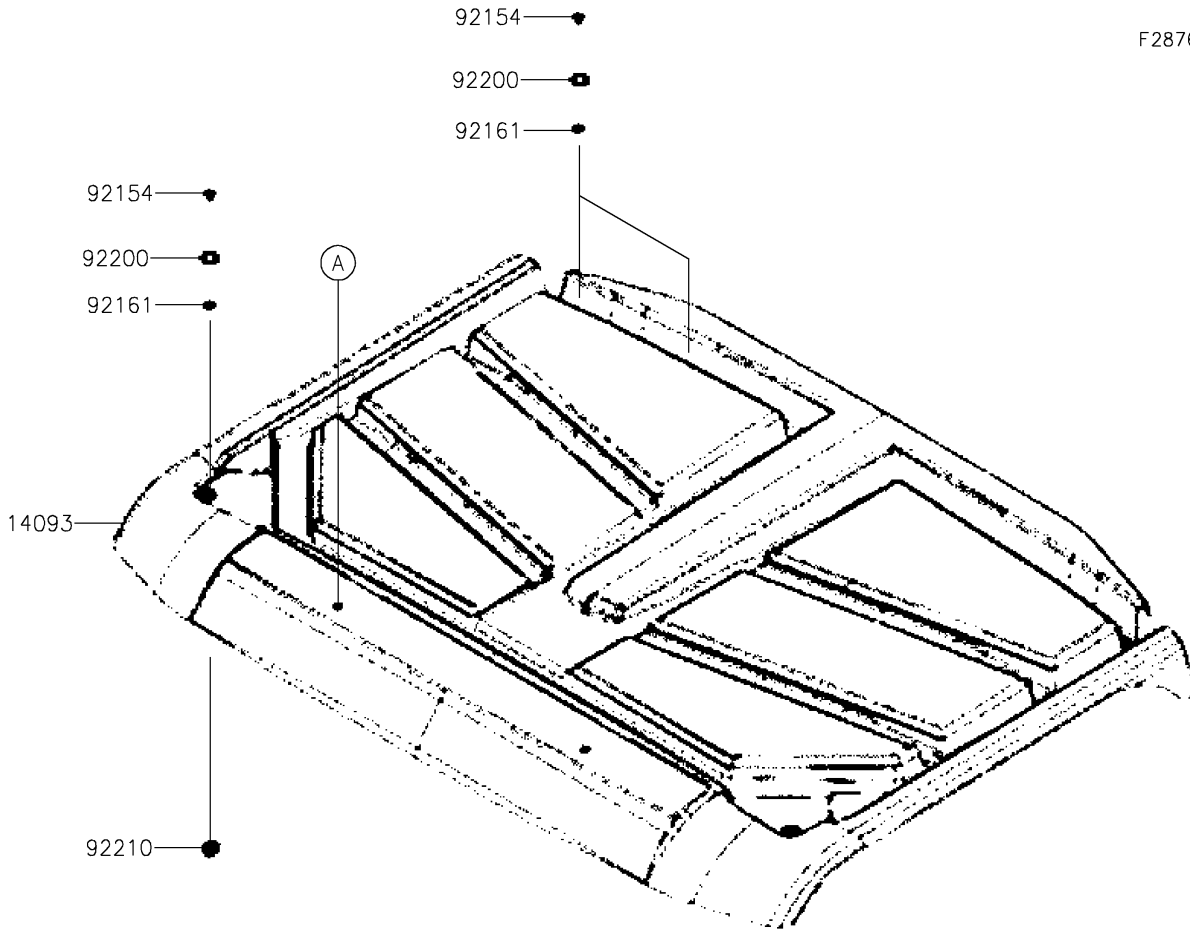

# 2022 MULE PRO-MX™ SE PARTS DIAGRAM

Sun Top

F2876

### Sun Top

ITEM NAME	PART NUMBER	QUANTITY
COVER,SUNTOP,S.BLACK (Ref # 14093)	14093-Y045-933	1
STAY,SUNTOP BOTTOM (Ref # 35063)	35063-Y045	2
STAY,SUNTOP TOP (Ref # 35063A)	35063-Y046	2
COLLAR (Ref # 92152)	92152-Y074	4
BOLT,FLANGE,6MM (Ref # 92154)	92154-Y213	6
DAMPER (Ref # 92161)	92161-Y056	10
DAMPER (Ref # 92161A)	92161-Y057	2
WASHER,10.5MM (Ref # 92200)	92200-Y100	6
NUT,6MM (Ref # 92210)	92210-Y026	2
NUT,6MM (Ref # 92210A)	92210-Y087	4