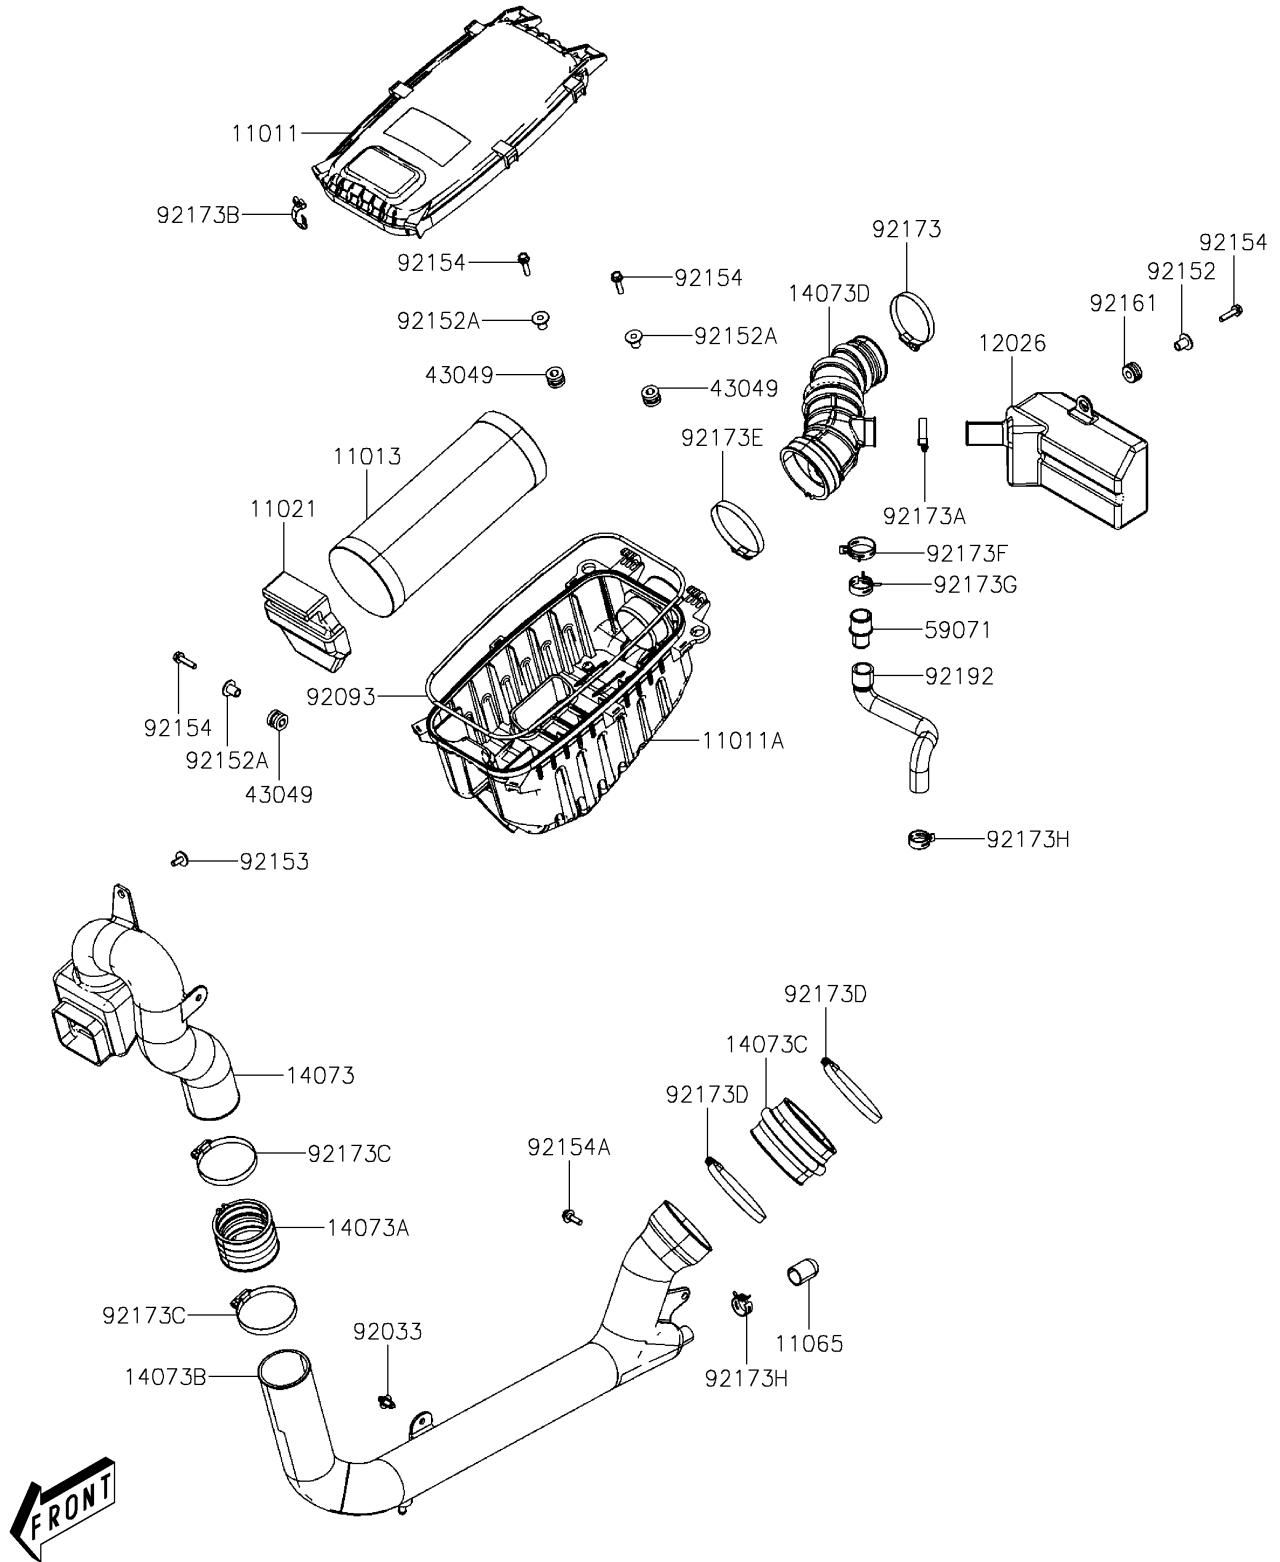

2022 MULE PRO-MX™ EPS PARTS DIAGRAM

Air Cleaner

E1130

2022 MULE PRO-MX™ EPS PARTS LIST

Air Cleaner

ITEM NAME	PART NUMBER	QUANTITY
CASE-AIR FILTER,UPP (Ref # 11011)	11011-Y012	1
CASE-AIR FILTER,LWR (Ref # 11011A)	11011-Y013	1
ELEMENT-AIR FILTER (Ref # 11013)	11013-Y005	1
CASE-ASSY,AIR FILTER (Ref # 11021)	11021-Y002	1
CAP,DRAIN (Ref # 11065)	11065-Y036	1
CHAMBER,NOISE SILENCE (Ref # 12026)	12026-Y002	1
DUCT,INTAKE (Ref # 14073)	14073-Y018	1
DUCT,JOINT (Ref # 14073A)	14073-Y019	1
DUCT,INTAKE (Ref # 14073B)	14073-Y020	1
DUCT,JOINT (Ref # 14073C)	14073-Y021	1
DUCT,CHAMBER (Ref # 14073D)	14073-Y022	1
PACKING (Ref # 43049)	43049-Y006	3
JOINT (Ref # 59071)	59071-Y009	1
RING-SNAP (Ref # 92033)	92033-Y033	1
SEAL,AIR FILTER (Ref # 92093)	92093-Y031	1
COLLAR (Ref # 92152)	92152-Y013	1
COLLAR (Ref # 92152A)	92152-Y056	3
BOLT,6X16 (Ref # 92153)	92153-Y018	1
BOLT,FLANGE,6X25 (Ref # 92154)	92154-Y130	4
BOLT,FLANGE,6MM (Ref # 92154A)	92154-Y180	1
DAMPER (Ref # 92161)	92161-Y046	1
CLAMP (Ref # 92173)	92173-Y030	1
CLAMP (Ref # 92173A)	92173-Y031	1
CLAMP (Ref # 92173B)	92173-Y063	6
CLAMP (Ref # 92173C)	92173-Y065	2
CLAMP (Ref # 92173D)	92173-Y066	2
CLAMP (Ref # 92173E)	92173-Y074	1
CLAMP (Ref # 92173F)	92173-Y079	1
CLAMP (Ref # 92173G)	92173-Y080	1

2022 MULE PRO-MX™ EPS PARTS LIST

Air Cleaner

ITEM NAME	PART NUMBER	QUANTITY
CLAMP (Ref # 92173H)	92173-Y082	2
TUBE,BREATHER (Ref # 92192)	92192-Y068	1