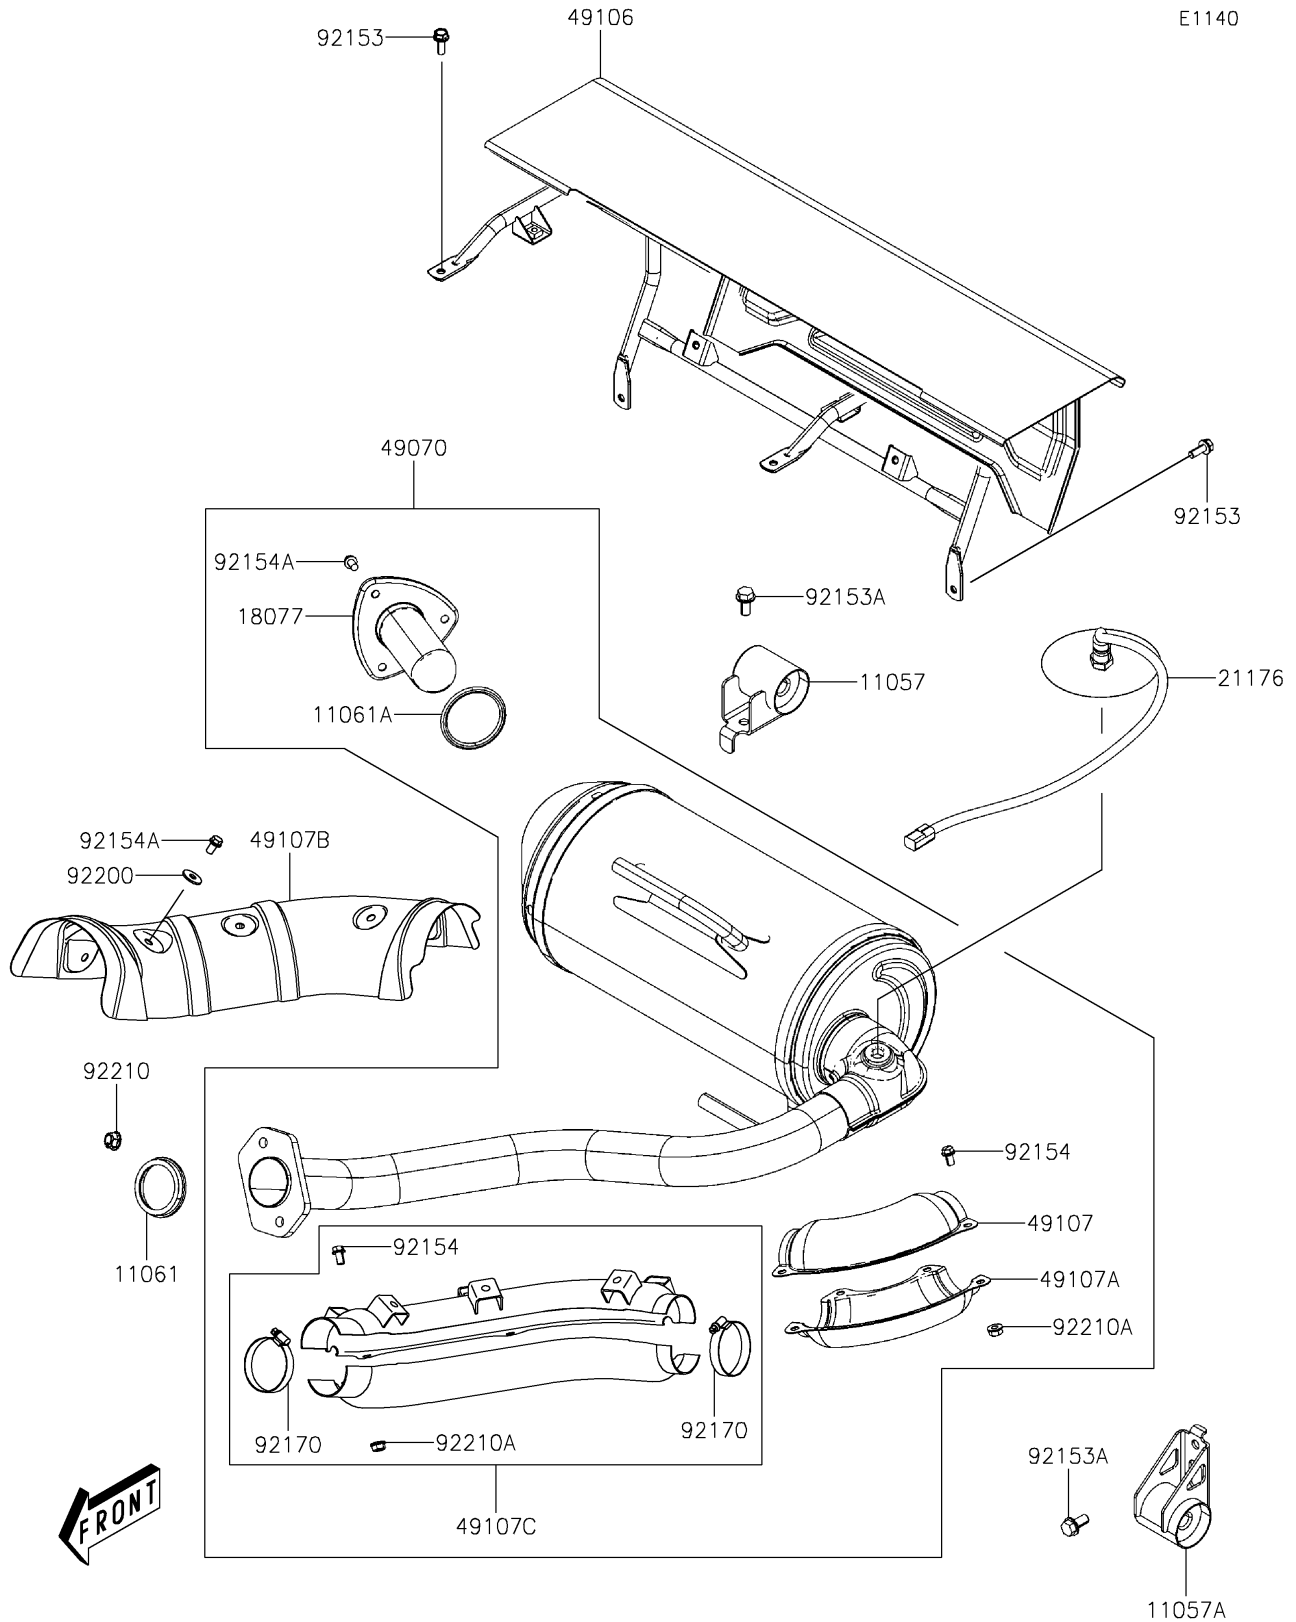

2022 MULE PRO-MX™ EPS PARTS DIAGRAM

Muffler(s)

2022 MULE PRO-MX™ EPS PARTS LIST

Muffler(s)

ITEM NAME	PART NUMBER	QUANTITY
BRACKET (Ref # 11057)	11057-Y001	1
BRACKET (Ref # 11057A)	11057-Y002	1
GASKET,EXHAUST PIPE (Ref # 11061)	11061-Y065	1
GASKET,SPARK ARRESTER (Ref # 11061A)	11061-Y066	1
ARRESTER-SPARK (Ref # 18077)	18077-Y003	1
SENSOR,OXYGEN (Ref # 21176)	21176-0936	1
MUFFLER-COMP (Ref # 49070)	49070-Y001	1
COVER-MUFFLER (Ref # 49106)	49106-Y005	1
COVER-EXHAUST PIPE,RR,UPP (Ref # 49107)	49107-Y005	1
COVER-EXHAUST PIPE,RR,LWR (Ref # 49107A)	49107-Y006	1
COVER-EXHAUST PIPE,UPP (Ref # 49107B)	49107-Y009	1
COVER-EXHAUST PIPE,FR,UPP&LWR (Ref # 49107C)	49107-Y010	1
BOLT,FLANGE,6X12 (Ref # 92153)	92153-Y023	4
BOLT,FLANGE,8X16 (Ref # 92153A)	92153-Y032	2
BOLT,FLANGE,6X10 (Ref # 92154)	92154-Y166	6
BOLT,FLANGE,6X12 (Ref # 92154A)	92154-Y225	9
CLAMP (Ref # 92170)	92170-1674	2
WASHER,6.5X17.7X1.5 (Ref # 92200)	92200-Y104	6
NUT,8MM (Ref # 92210)	92210-Y076	2
NUT,FLANGE,6MM (Ref # 92210A)	92210-Y098	6