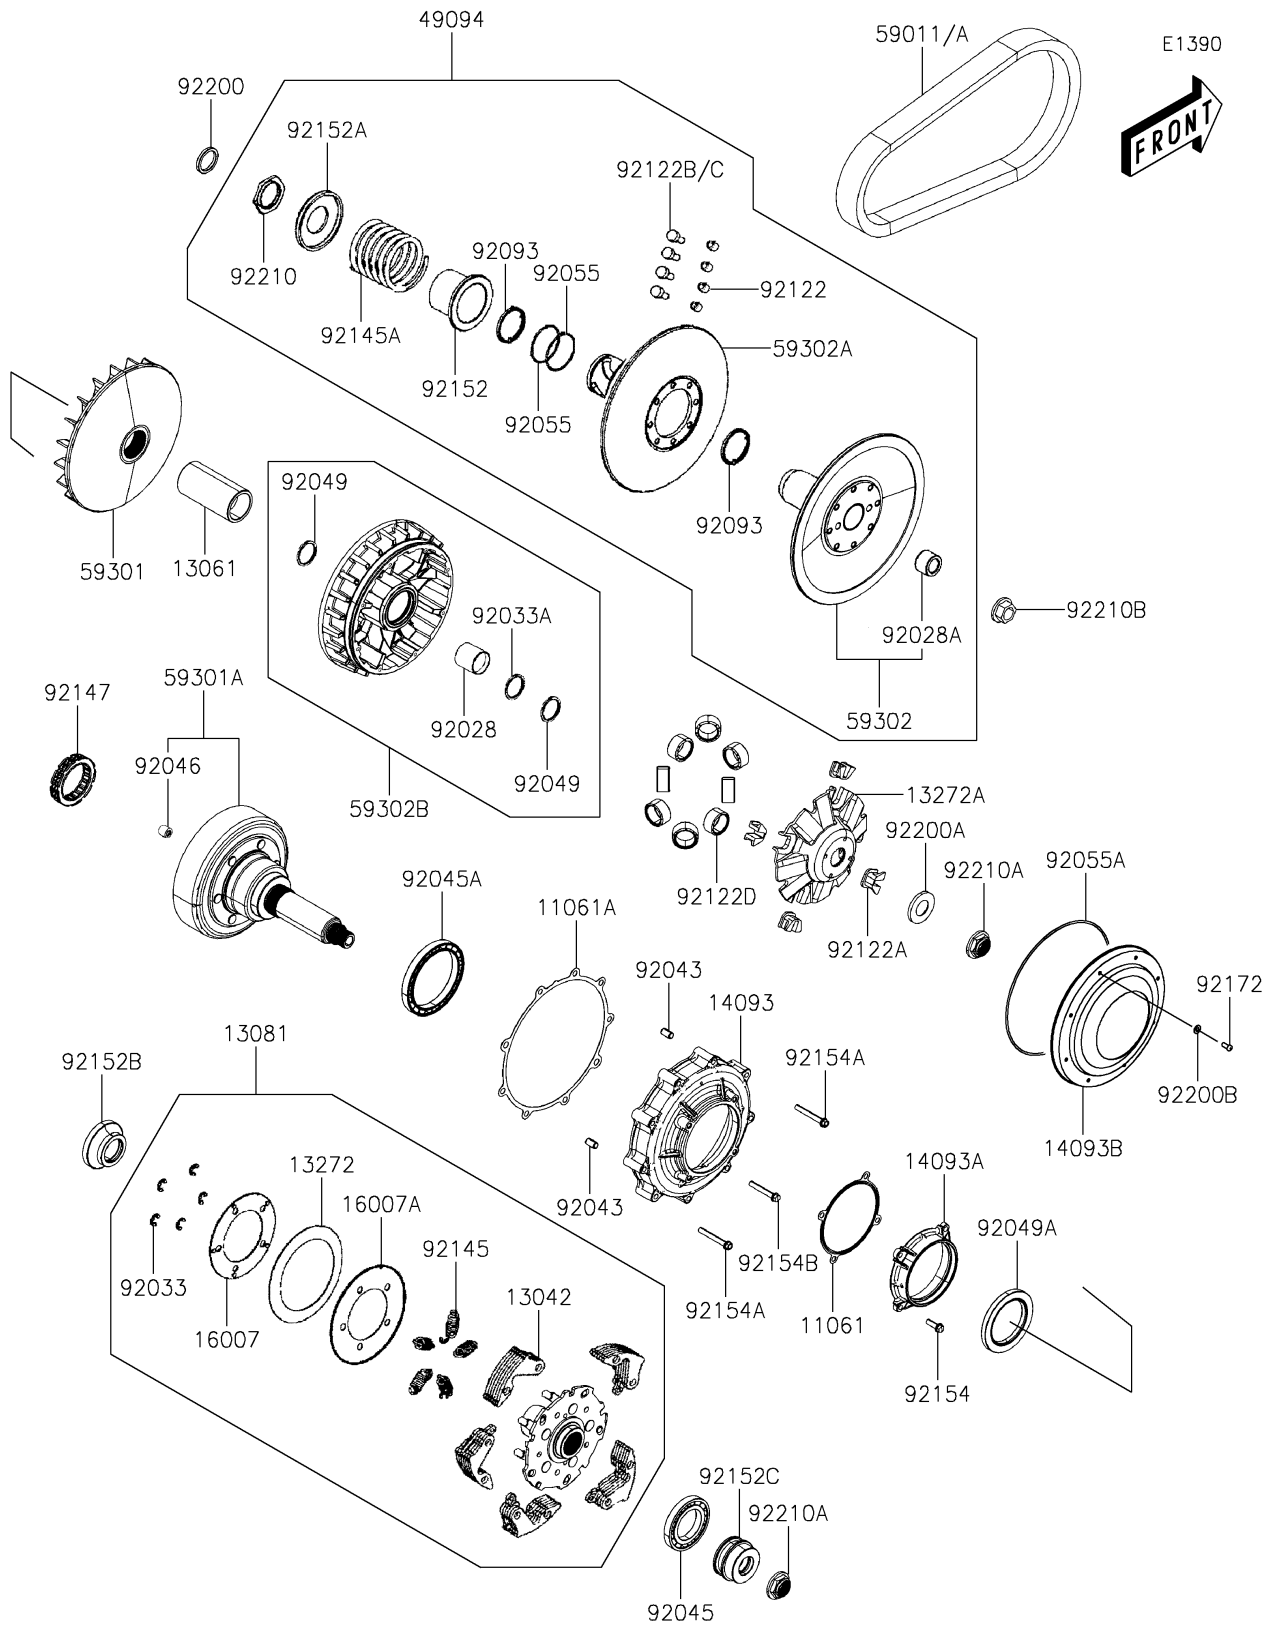

2023 Mule PRO-MX™ EPS PARTS DIAGRAM

Belt Converter

2023 Mule PRO-MX™ EPS PARTS LIST

Belt Converter

ITEM NAME	PART NUMBER	QUANTITY
GASKET,PRIMARY SHAFT COVER (Ref # 11061)	11061-Y059	1
GASKET,CLUTCH COVER (Ref # 11061A)	11061-Y060	1
WEIGHT,CLUTCH (Ref # 13042)	13042-Y008	5
BOSS,DRIVE FACE (Ref # 13061)	13061-Y004	1
CLUTCH-ASSY,PRIMARY (Ref # 13081)	13081-Y001	1
PLATE,ADJUSTER SPRING (Ref # 13272)	13272-Y027	1
PLATE,RAMP (Ref # 13272A)	13272-Y028	1
COVER,CLUTCH (Ref # 14093)	14093-Y004	1
COVER,PRIMARY SHAFT (Ref # 14093A)	14093-Y005	1
COVER,MOVABLE (Ref # 14093B)	14093-Y050	1
SEAT-SPRING (Ref # 16007)	16007-Y007	1
SEAT-SPRING (Ref # 16007A)	16007-Y008	1
CONVERTER-ASSY-DRIVEN (Ref # 49094)	49094-Y007	1
BELT,DRIVE(STD) (Ref # 59011)	59011-Y006	1
BELT,DRIVE(OPTION) (Ref # 59011A)	59011-Y010	1
SHEAVE-MOVABLE (Ref # 59301)	59301-Y006	1
SHEAVE-MOVABLE,PRIMARY DRIVE (Ref # 59301A)	59301-Y007	1
SHEAVE-COMP,MOVABLE (Ref # 59302)	59302-Y017	1
SHEAVE-COMP (Ref # 59302A)	59302-Y018	1
SHEAVE-COMP,MOVABLE (Ref # 59302B)	59302-Y020	1
BUSHING,42X47X45.6 (Ref # 92028)	92028-Y002	1
BUSHING (Ref # 92028A)	92028-Y003	1
RING-SNAP,7MM (Ref # 92033)	92033-Y042	5
RING-SNAP,46.5MM (Ref # 92033A)	92033-Y043	1
PIN,8X14 (Ref # 92043)	92043-Y012	2
BEARING-BALL,16008 (Ref # 92045)	92045-Y046	1
BEARING-BALL,6815 (Ref # 92045A)	92045-Y052	1
BEARING-NEEDLE,14X22X20 (Ref # 92046)	92046-Y010	1
SEAL-OIL,42X51X4 (Ref # 92049)	92049-Y043	2