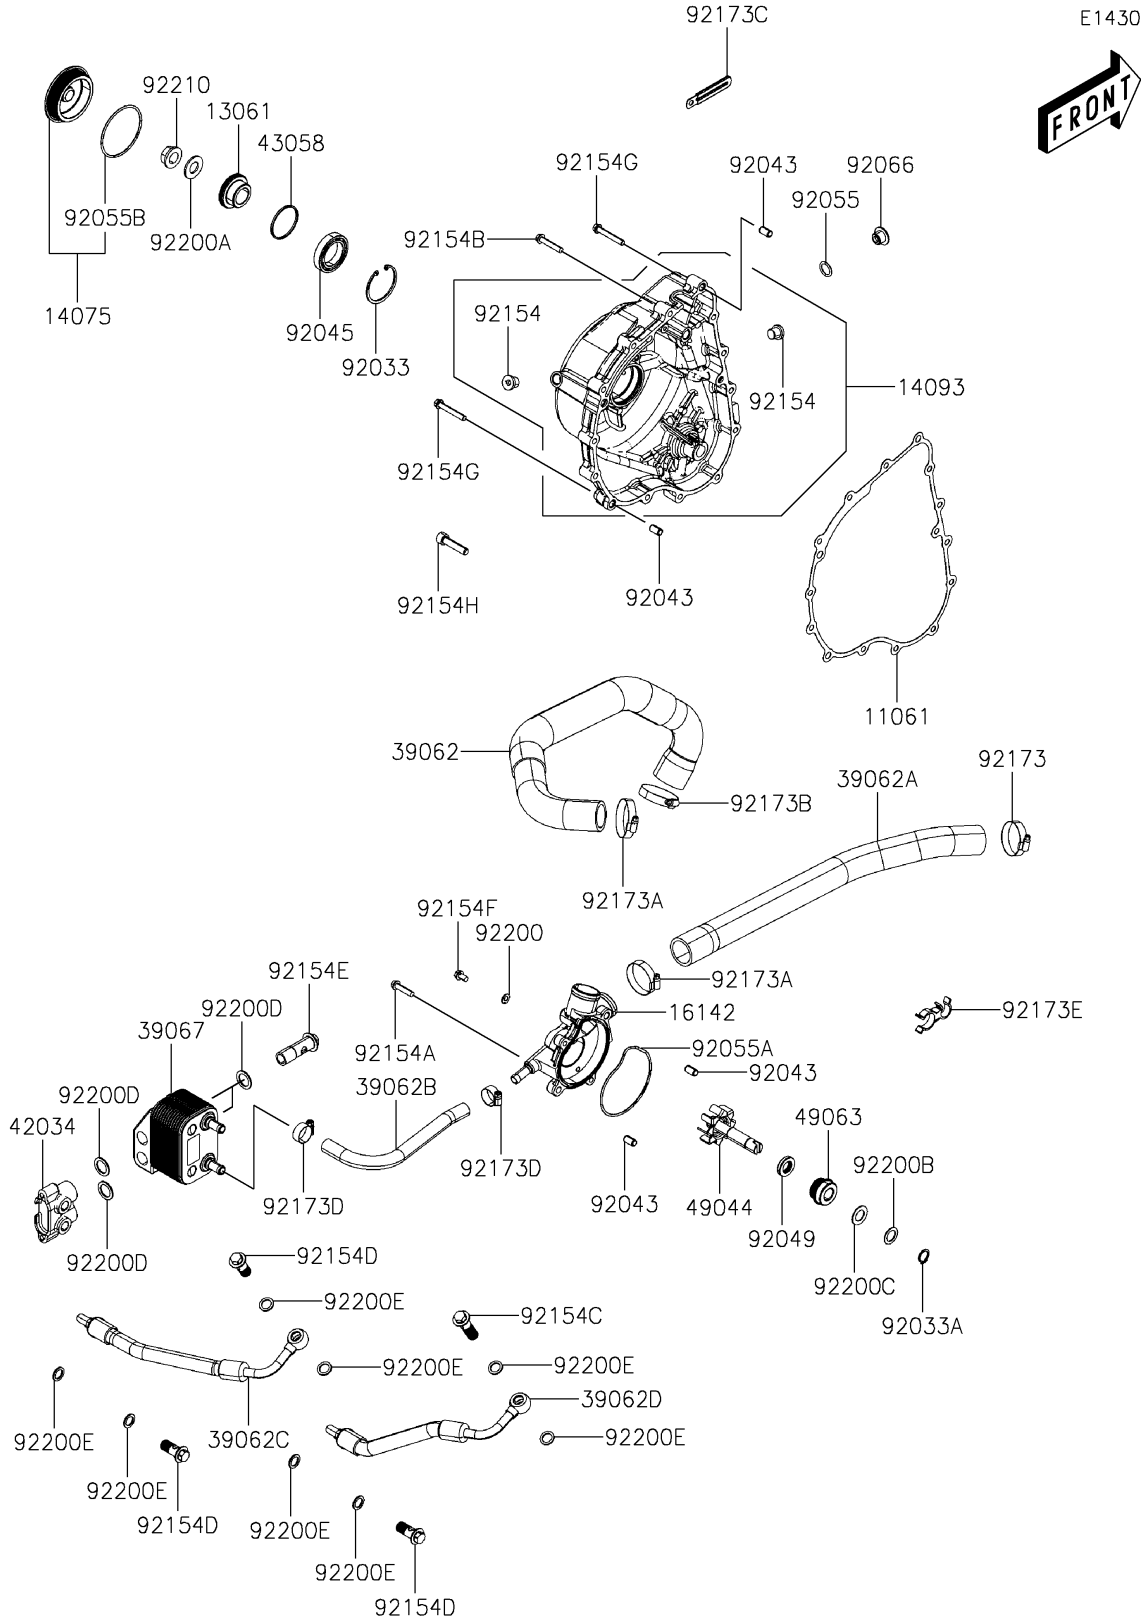

2025 Mule PRO-MX EPS PARTS DIAGRAM

Engine Cover(s)