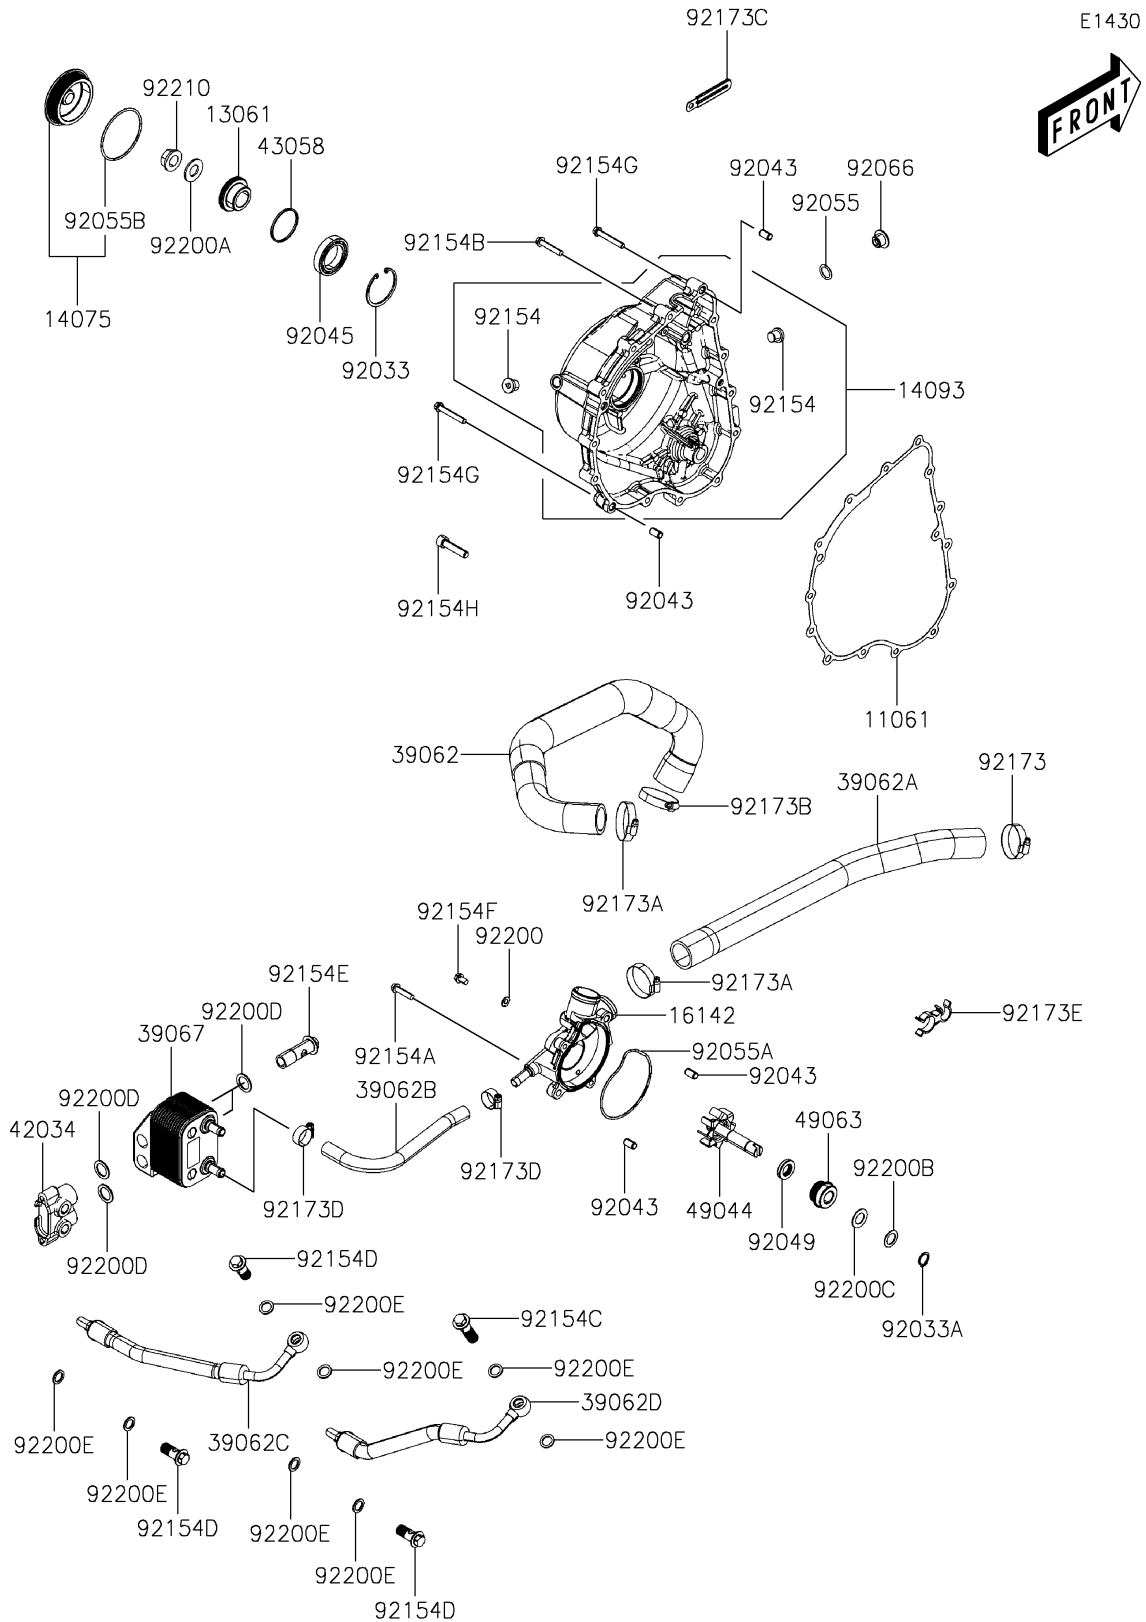

2025 MULE PRO-MX™ EPS PARTS DIAGRAM

Engine Cover(s)