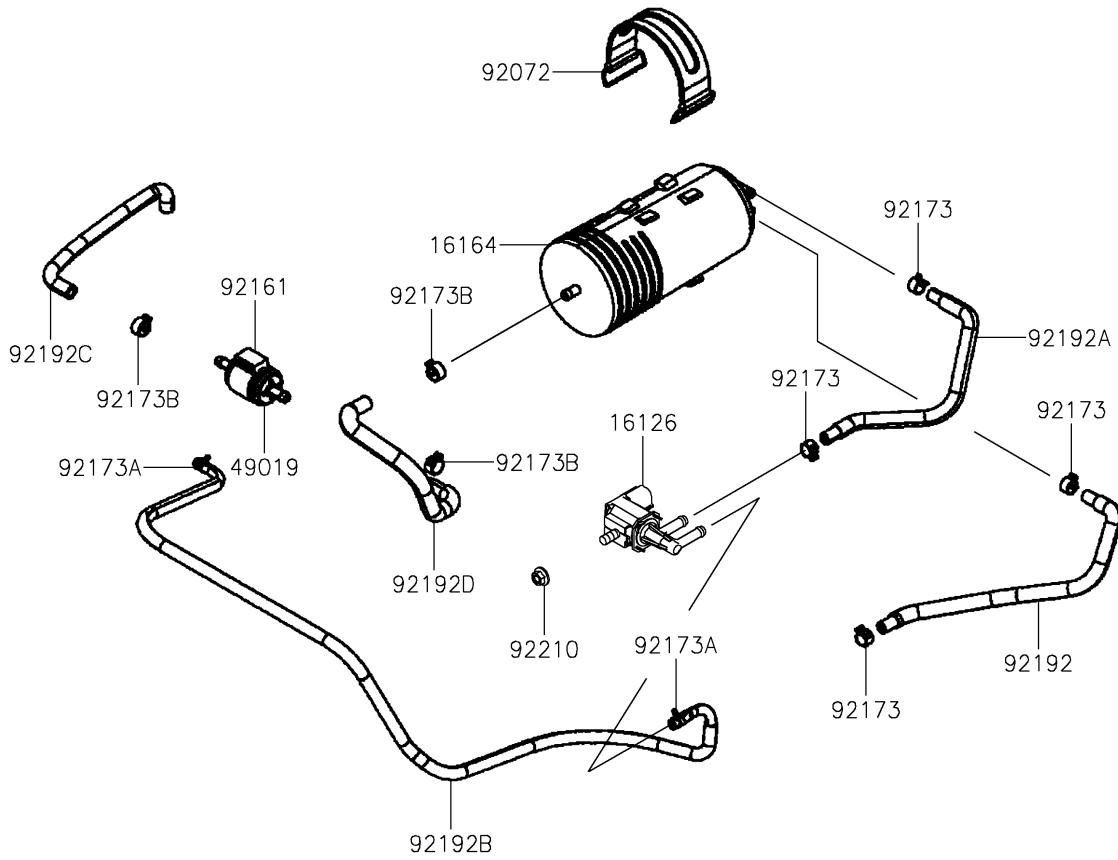

2022 Mule PRO-MX EPS PARTS DIAGRAM

Fuel Evaporative System(CA)

E1650

2022 Mule PRO-MX EPS PARTS LIST

Fuel Evaporative System(CA)

ITEM NAME	PART NUMBER	QUANTITY
VALVE,SOLENOID (Ref # 16126)	16126-0705	1
CANISTER (Ref # 16164)	16164-Y003	1
FILTER-FUEL (Ref # 49019)	49019-Y002	1
BAND,L=168 (Ref # 92072)	92072-1306	1
DAMPER (Ref # 92161)	92161-Y039	1
CLAMP (Ref # 92173)	92173-Y083	4
CLAMP (Ref # 92173A)	92173-Y085	2
CLAMP (Ref # 92173B)	92173-Y086	3
TUBE,CHECK VALVE-CANISTER (Ref # 92192)	92192-Y063	1
TUBE,CANISTER-VALVE (Ref # 92192A)	92192-Y064	1
TUBE,VALVE-VACUUM (Ref # 92192B)	92192-Y065	1
TUBE,AIR FILTER (Ref # 92192C)	92192-Y066	1
TUBE,AIR FILTER-CANISTER (Ref # 92192D)	92192-Y067	1
NUT,6MM (Ref # 92210)	92210-Y026	1