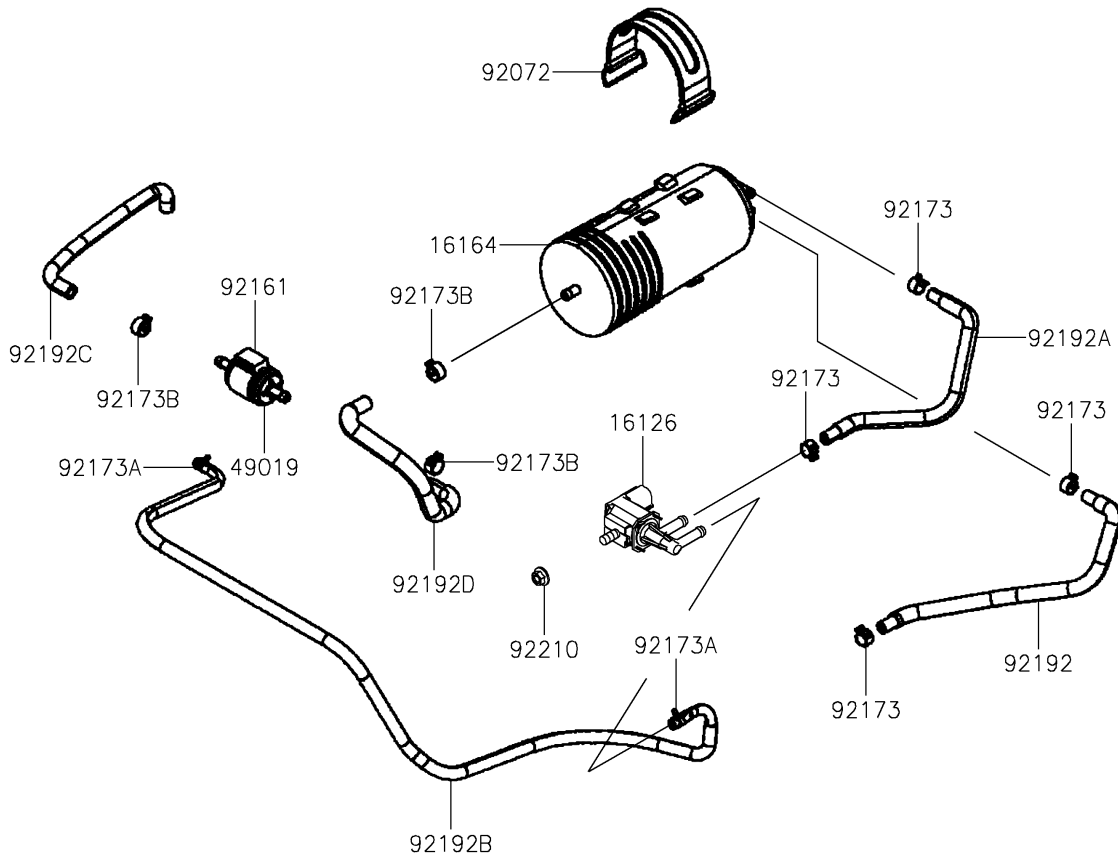

2023 Mule PRO-MX™ EPS PARTS DIAGRAM

Fuel Evaporative System(CA)

E1650

2023 Mule PRO-MX™ EPS PARTS LIST

Fuel Evaporative System(CA)

ITEM NAME	PART NUMBER	QUANTITY
VALVE,SOLENOID (Ref # 16126)	16126-0705	1
CANISTER (Ref # 16164)	16164-Y003	1
FILTER-FUEL (Ref # 49019)	49019-Y002	1
BAND,L=168 (Ref # 92072)	92072-1306	1
DAMPER (Ref # 92161)	92161-Y039	1
CLAMP (Ref # 92173)	92173-Y083	4
CLAMP (Ref # 92173A)	92173-Y085	2
CLAMP (Ref # 92173B)	92173-Y086	3
TUBE,CHECK VALVE-CANISTER (Ref # 92192)	92192-Y063	1
TUBE,CANISTER-VALVE (Ref # 92192A)	92192-Y064	1
TUBE,VALVE-VACUUM (Ref # 92192B)	92192-Y065	1
TUBE,AIR FILTER (Ref # 92192C)	92192-Y066	1
TUBE,AIR FILTER-CANISTER (Ref # 92192D)	92192-Y067	1
NUT,6MM (Ref # 92210)	92210-Y026	1