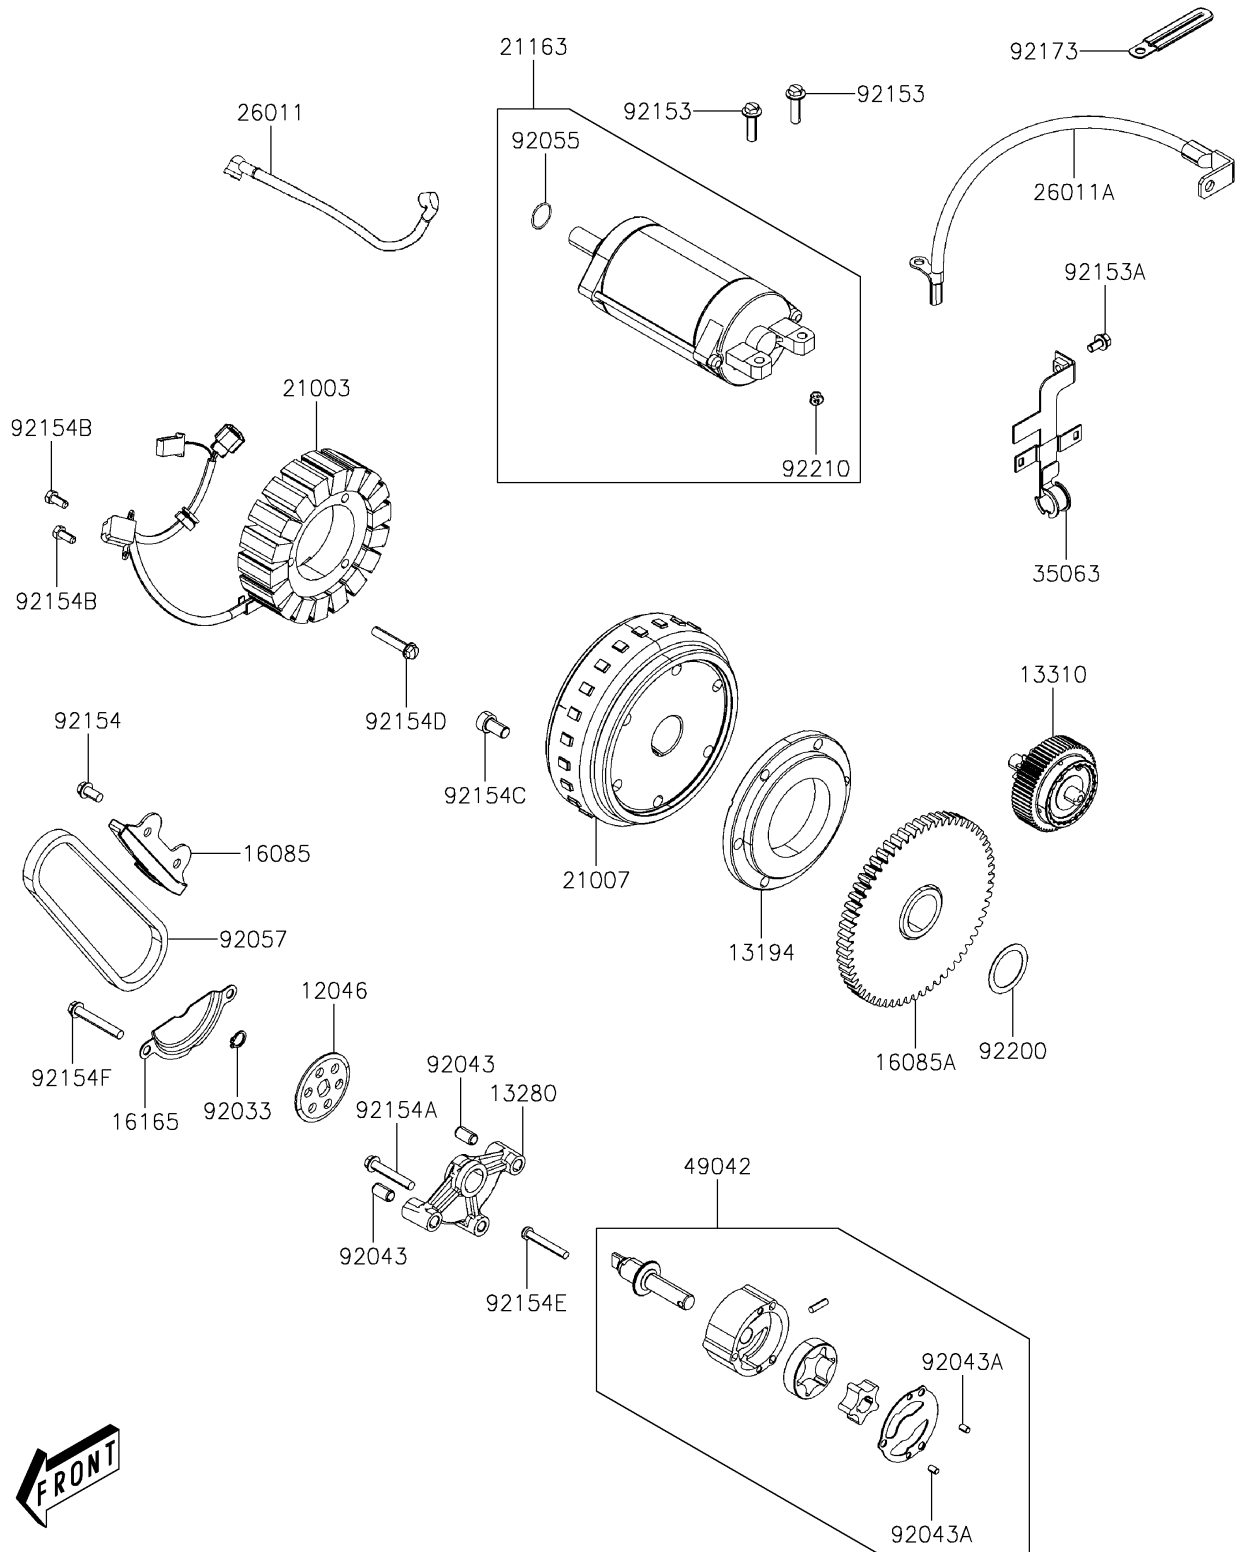

2024 Mule PRO-MX EPS PARTS DIAGRAM

Generator

E1810

2024 Mule PRO-MX EPS PARTS LIST

Generator

ITEM NAME	PART NUMBER	QUANTITY
SPROCKET,OIL PUMP DRIVE (Ref # 12046)	12046-Y006	1
CLUTCH-ONEWAY (Ref # 13194)	13194-Y001	1
HOLDER,OIL PUMP SHAFT (Ref # 13280)	13280-Y018	1
SHAFT-ASSY,REDUCTION (Ref # 13310)	13310-Y004	1
GEAR,START REDUCTION (Ref # 16085)	16085-Y017	1
GEAR,STARTING CLUTCH (Ref # 16085A)	16085-Y018	1
SEPARATOR,OIL (Ref # 16165)	16165-Y007	1
STATOR (Ref # 21003)	21003-Y010	1
ROTOR (Ref # 21007)	21007-Y010	1
STARTER-ELECTRIC (Ref # 21163)	21163-Y006	1
WIRE-LEAD,STARTER MOTOR (Ref # 26011)	26011-Y010	1
WIRE-LEAD,EARTH (Ref # 26011A)	26011-Y013	1
STAY (Ref # 35063)	35063-Y036	1
PUMP-OIL,ASSY (Ref # 49042)	49042-Y006	1
RING-SNAP,10MM (Ref # 92033)	92033-Y019	1
PIN,8X14 (Ref # 92043)	92043-Y012	2
PIN,DOWEL,4X65 (Ref # 92043A)	92043-Y015	2
RING-O,24.4X3.1 (Ref # 92055)	92055-Y025	1
CHAIN,OIL PUMP (Ref # 92057)	92057-Y013	1
BOLT,FLANGE,6X22 (Ref # 92153)	92153-Y003	2
BOLT,5X10 (Ref # 92153A)	92153-Y058	1
BOLT,FLANGE,6X12 (Ref # 92154)	92154-Y035	2
BOLT,FLANGE,6X35 (Ref # 92154A)	92154-Y069	1
BOLT,HEX,5X12 (Ref # 92154B)	92154-Y111	2
BOLT,8X15 (Ref # 92154C)	92154-Y123	6
BOLT,FLANGE,6X32 (Ref # 92154D)	92154-Y128	3
BOLT,5X35 (Ref # 92154E)	92154-Y185	3
BOLT,FLANGE,6X40 (Ref # 92154F)	92154-Y209	2
CLAMP (Ref # 92173)	92173-Y004	1

2024 Mule PRO-MX EPS PARTS LIST

Generator

ITEM NAME	PART NUMBER	QUANTITY
WASHER,27.2X36X0.5 (Ref # 92200)	92200-Y097	1
NUT,6MM (Ref # 92210)	92210-Y039	1