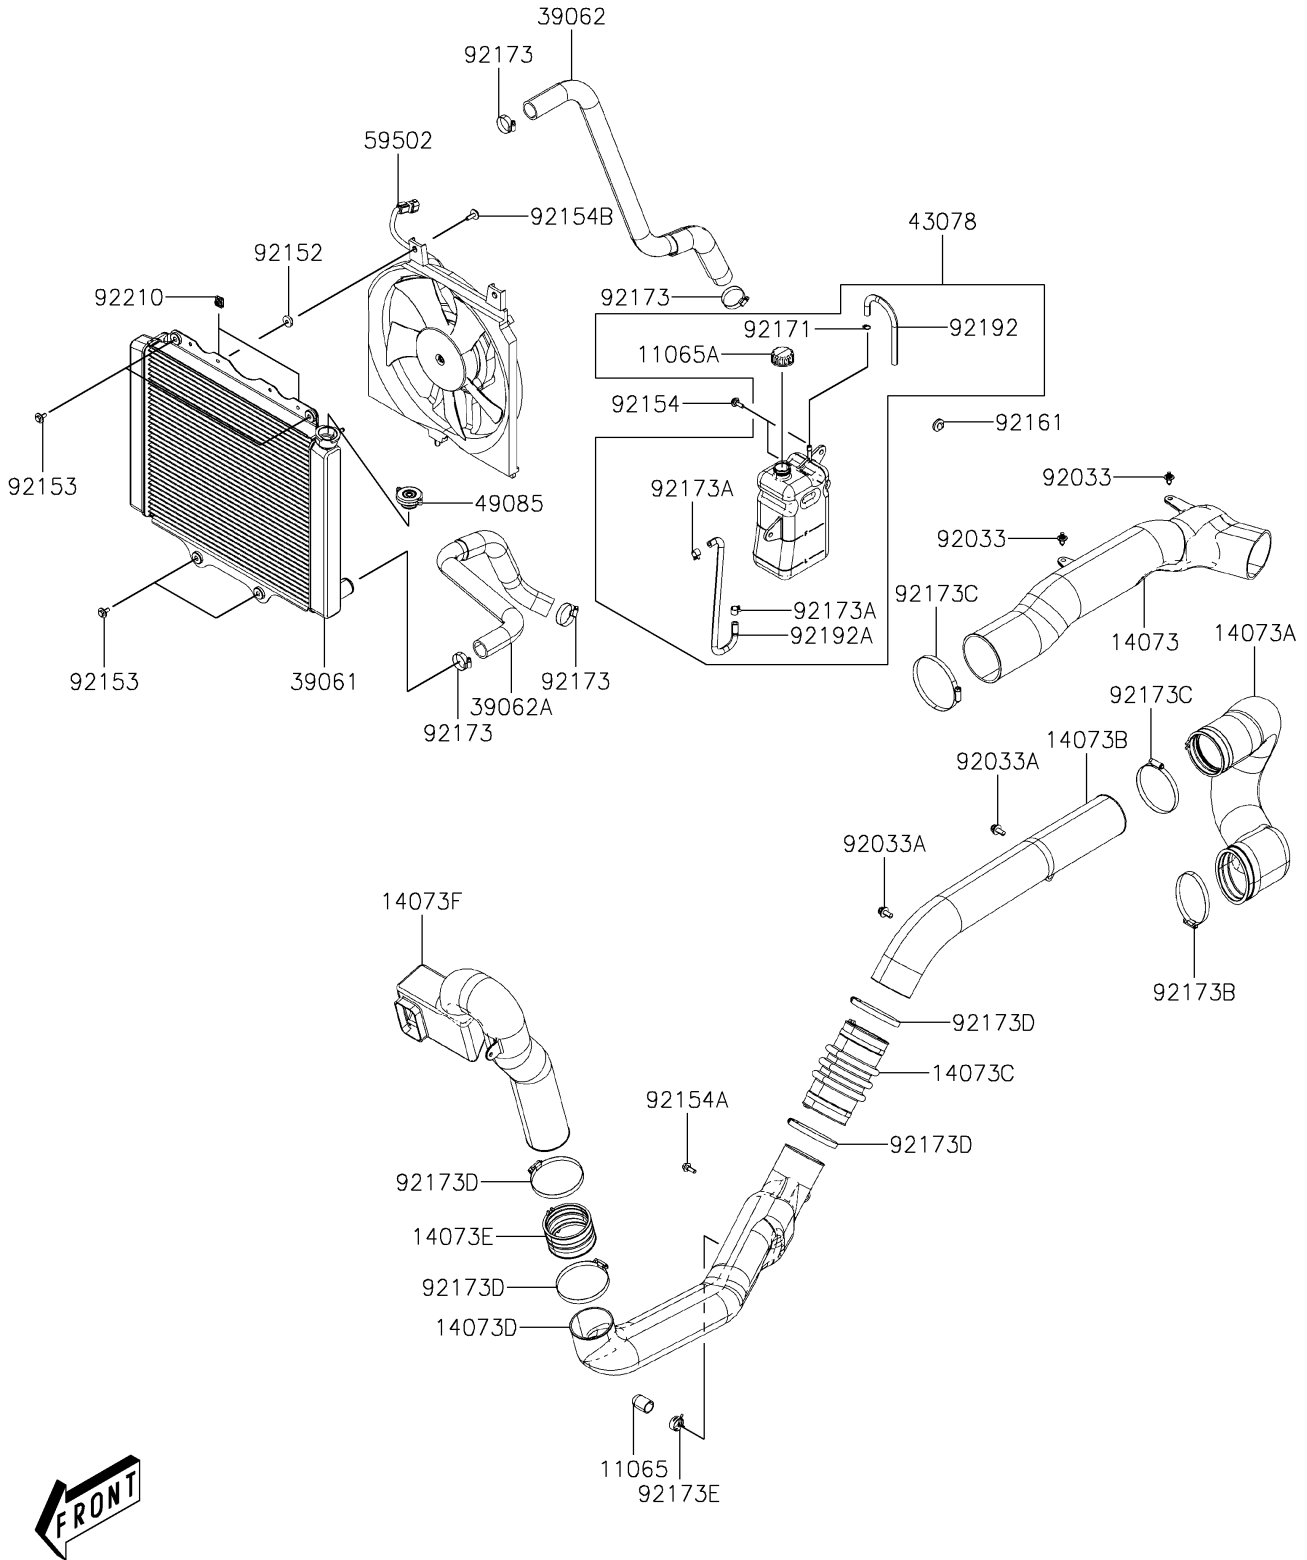

2024 Mule PRO-MX EPS PARTS DIAGRAM

Cooling

E3035

2024 Mule PRO-MX EPS PARTS LIST

Cooling

ITEM NAME	PART NUMBER	QUANTITY
CAP,DRAIN (Ref # 11065)	11065-Y036	1
CAP,RESERVE TANK (Ref # 11065A)	11065-Y037	1
DUCT (Ref # 14073)	14073-Y011	1
DUCT,INTAKE (Ref # 14073A)	14073-Y012	1
DUCT,INTAKE (Ref # 14073B)	14073-Y013	1
DUCT,INTAKE (Ref # 14073C)	14073-Y014	1
DUCT,INTAKE (Ref # 14073D)	14073-Y015	1
DUCT,INTAKE (Ref # 14073E)	14073-Y016	1
DUCT,INTAKE (Ref # 14073F)	14073-Y017	1
RADIATOR-ASSY (Ref # 39061)	39061-Y004	1
HOSE-COOLING (Ref # 39062)	39062-Y016	1
HOSE-COOLING (Ref # 39062A)	39062-Y017	1
RESERVOIR (Ref # 43078)	43078-Y004	1
CAP-ASSY-PRESSURE (Ref # 49085)	49085-Y005	1
FAN-ASSY (Ref # 59502)	59502-Y003	1
RING-SNAP (Ref # 92033)	92033-Y033	2
RING-SNAP (Ref # 92033A)	92033-Y035	2
COLLAR (Ref # 92152)	92152-Y072	2
BOLT,6X20 (Ref # 92153)	92153-Y019	4
BOLT,6X18 (Ref # 92154)	92154-Y177	2
BOLT,FLANGE,6MM (Ref # 92154A)	92154-Y180	1
BOLT,6X22 (Ref # 92154B)	92154-Y191	2
DAMPER (Ref # 92161)	92161-Y048	1
CLAMP (Ref # 92171)	92171-Y011	1
CLAMP,28.6MM (Ref # 92173)	92173-1205	4
CLAMP,10.5 (Ref # 92173A)	92173-Y023	2
CLAMP (Ref # 92173B)	92173-Y062	1
CLAMP (Ref # 92173C)	92173-Y064	2
CLAMP (Ref # 92173D)	92173-Y066	4

2024 Mule PRO-MX EPS PARTS LIST

Cooling

ITEM NAME	PART NUMBER	QUANTITY
CLAMP (Ref # 92173E)	92173-Y082	1
TUBE,DRAIN (Ref # 92192)	92192-Y069	1
TUBE (Ref # 92192A)	92192-Y070	1
NUT,6MM (Ref # 92210)	92210-Y089	2