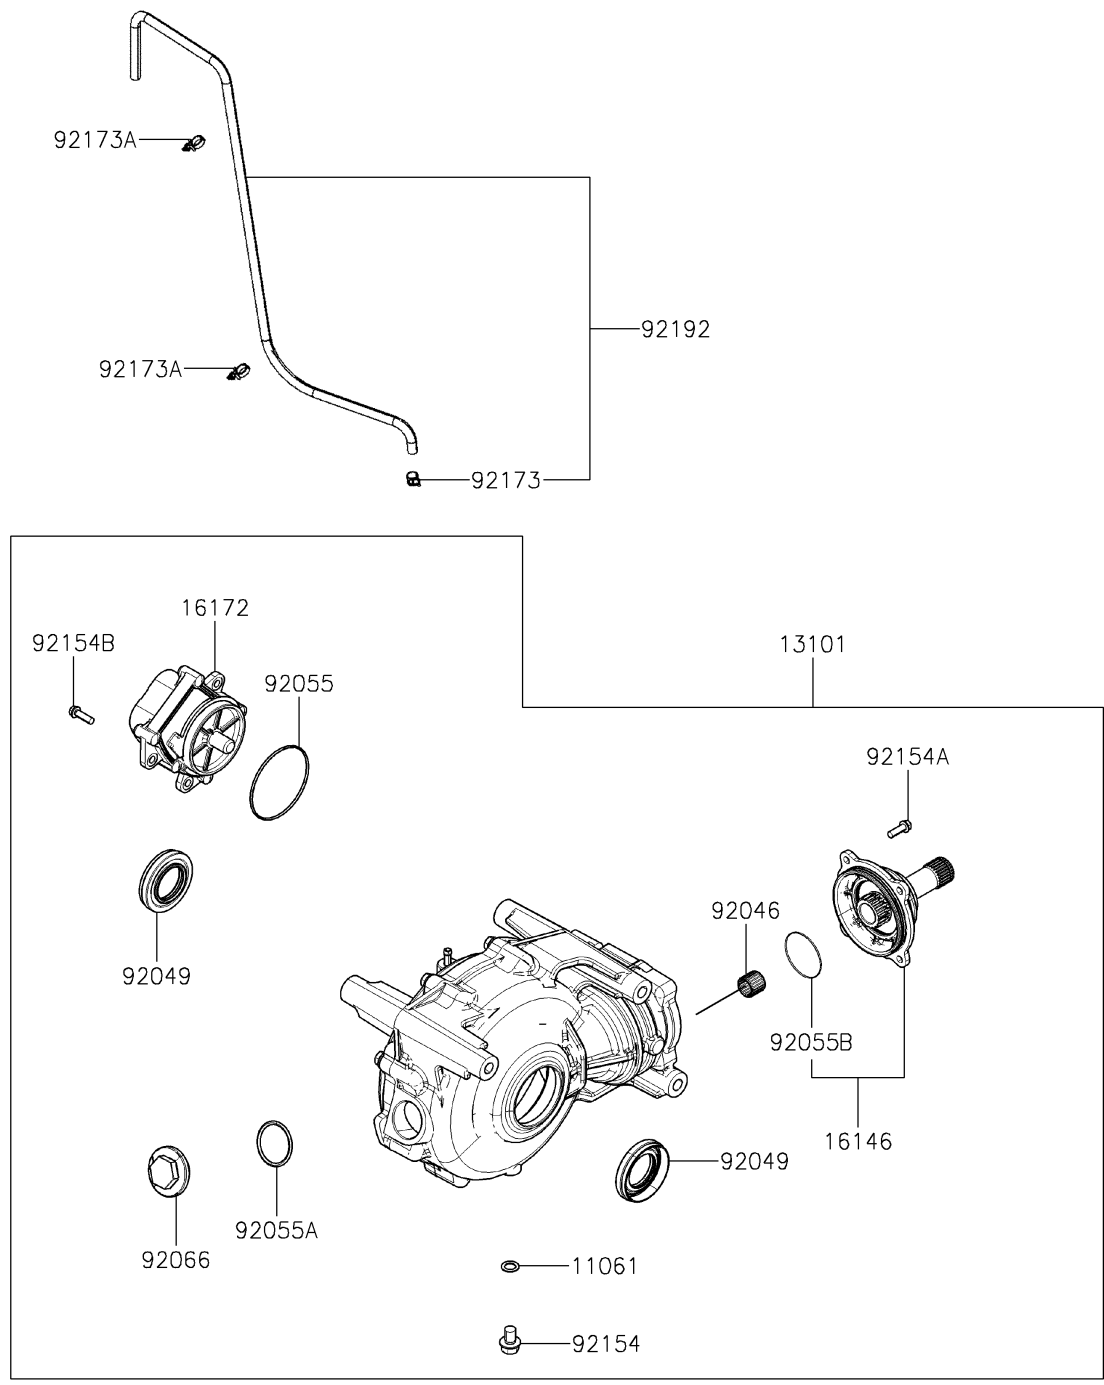

2024 MULE PRO-MX™ EPS PARTS DIAGRAM

Drive Shaft-Front

E3136

2024 MULE PRO-MX™ EPS PARTS LIST

Drive Shaft-Front

ITEM NAME	PART NUMBER	QUANTITY
GASKET (Ref # 11061)	11061-Y067	1
GEAR-ASSY,FR (Ref # 13101)	13101-Y004	1
COVER-ASSY (Ref # 16146)	16146-Y002	1
ACTUATOR (Ref # 16172)	16172-0030	1
BEARING-NEEDLE,16X20X16.8 (Ref # 92046)	92046-0630	1
SEAL-OIL (Ref # 92049)	92049-0749	2
RING-O (Ref # 92055)	92055-Y070	1
RING-O (Ref # 92055A)	92055-Y071	1
RING-O (Ref # 92055B)	92055-Y073	1
PLUG (Ref # 92066)	92066-Y022	1
BOLT,FLANGE,10X14 (Ref # 92154)	92154-Y219	1
BOLT,FLANGE,6X18 (Ref # 92154A)	92154-Y222	4
BOLT,FLANGE,6X20 (Ref # 92154B)	92154-Y223	3
CLAMP,10.5 (Ref # 92173)	92173-Y023	1
CLAMP (Ref # 92173A)	92173-Y078	2
TUBE,DIFF CASE (Ref # 92192)	92192-Y071	1