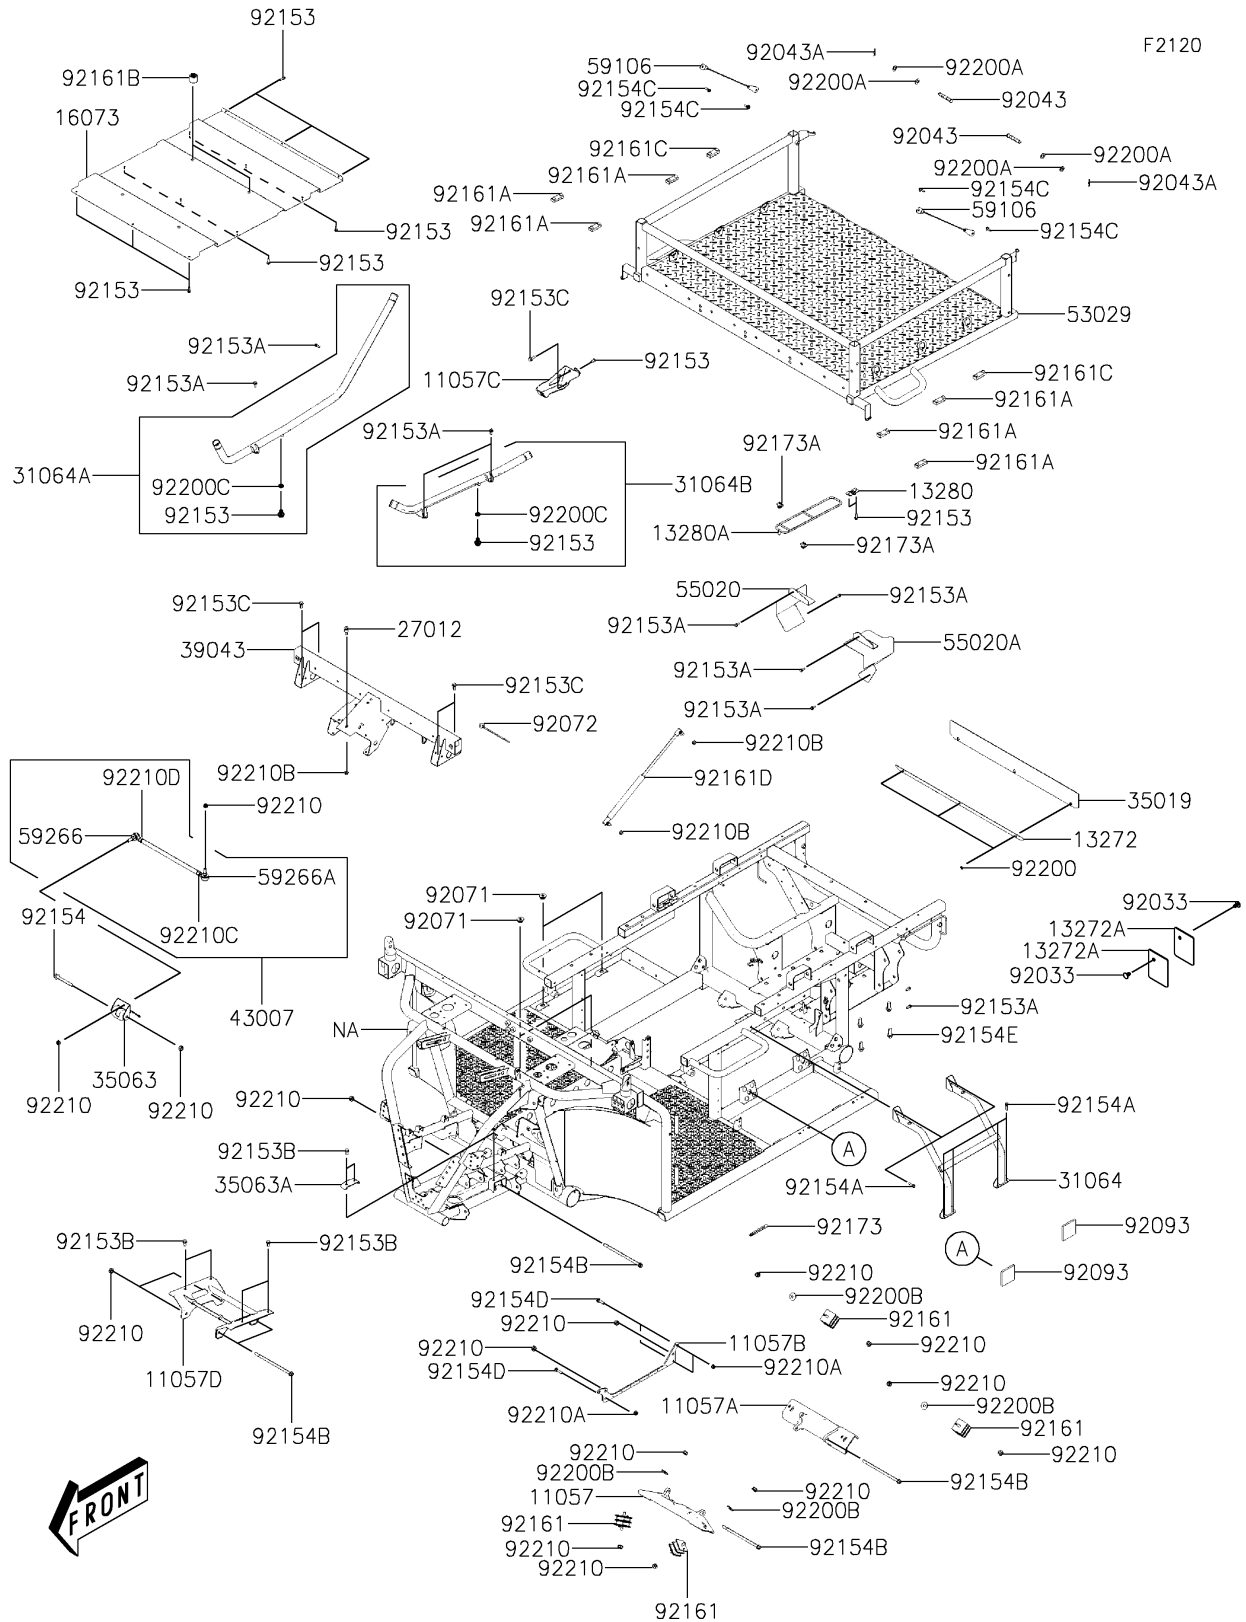

## Frame

### Frame

ITEM NAME	PART NUMBER	QUANTITY
BAND (Ref # 92072)	92072-Y020	1
SEAL (Ref # 92093)	92093-Y032	2
BOLT,FLANGE,6X12 (Ref # 92153)	92153-Y023	17
BOLT,FLANGE,6X16 (Ref # 92153A)	92153-Y025	10
BOLT,FLANGE,8X16 (Ref # 92153B)	92153-Y032	6
BOLT,FLANGE,8X20 (Ref # 92153C)	92153-Y033	6
BOLT,FLANGE,10X85 (Ref # 92154)	92154-Y047	1
BOLT,FLANGE,6X25 (Ref # 92154A)	92154-Y130	6
BOLT,FLANGE,10X200 (Ref # 92154B)	92154-Y169	5
BOLT,6X20 (Ref # 92154C)	92154-Y179	4
BOLT,FLANGE,8X30 (Ref # 92154D)	92154-Y198	4
BOLT,FLANGE,12X40 (Ref # 92154E)	92154-Y206	4
DAMPER (Ref # 92161)	92161-2083	4
DAMPER,CARGO BED (Ref # 92161A)	92161-Y047	6
DAMPER,HEAT SHIELD (Ref # 92161B)	92161-Y049	2
DAMPER,CARGO BED (Ref # 92161C)	92161-Y051	2
DAMPER,GAS (Ref # 92161D)	92161-Y052	1
CLAMP (Ref # 92173)	92173-Y002	1
CLAMP (Ref # 92173A)	92173-Y073	2
WASHER (Ref # 92200)	92200-Y070	3
WASHER,12MM (Ref # 92200A)	92200-Y091	4
WASHER,10.5X30X2 (Ref # 92200B)	92200-Y092	4
WASHER (Ref # 92200C)	92200-Y102	2
NUT,10MM (Ref # 92210)	92210-Y009	16
NUT,FLANGE,8MM (Ref # 92210A)	92210-Y032	4
NUT,8MM (Ref # 92210B)	92210-Y076	3
NUT,HEX,12MM (Ref # 92210C)	92210-Y093	1
NUT,HEX,LEFT HANDED,12MM (Ref # 92210D)	92210-Y094	1