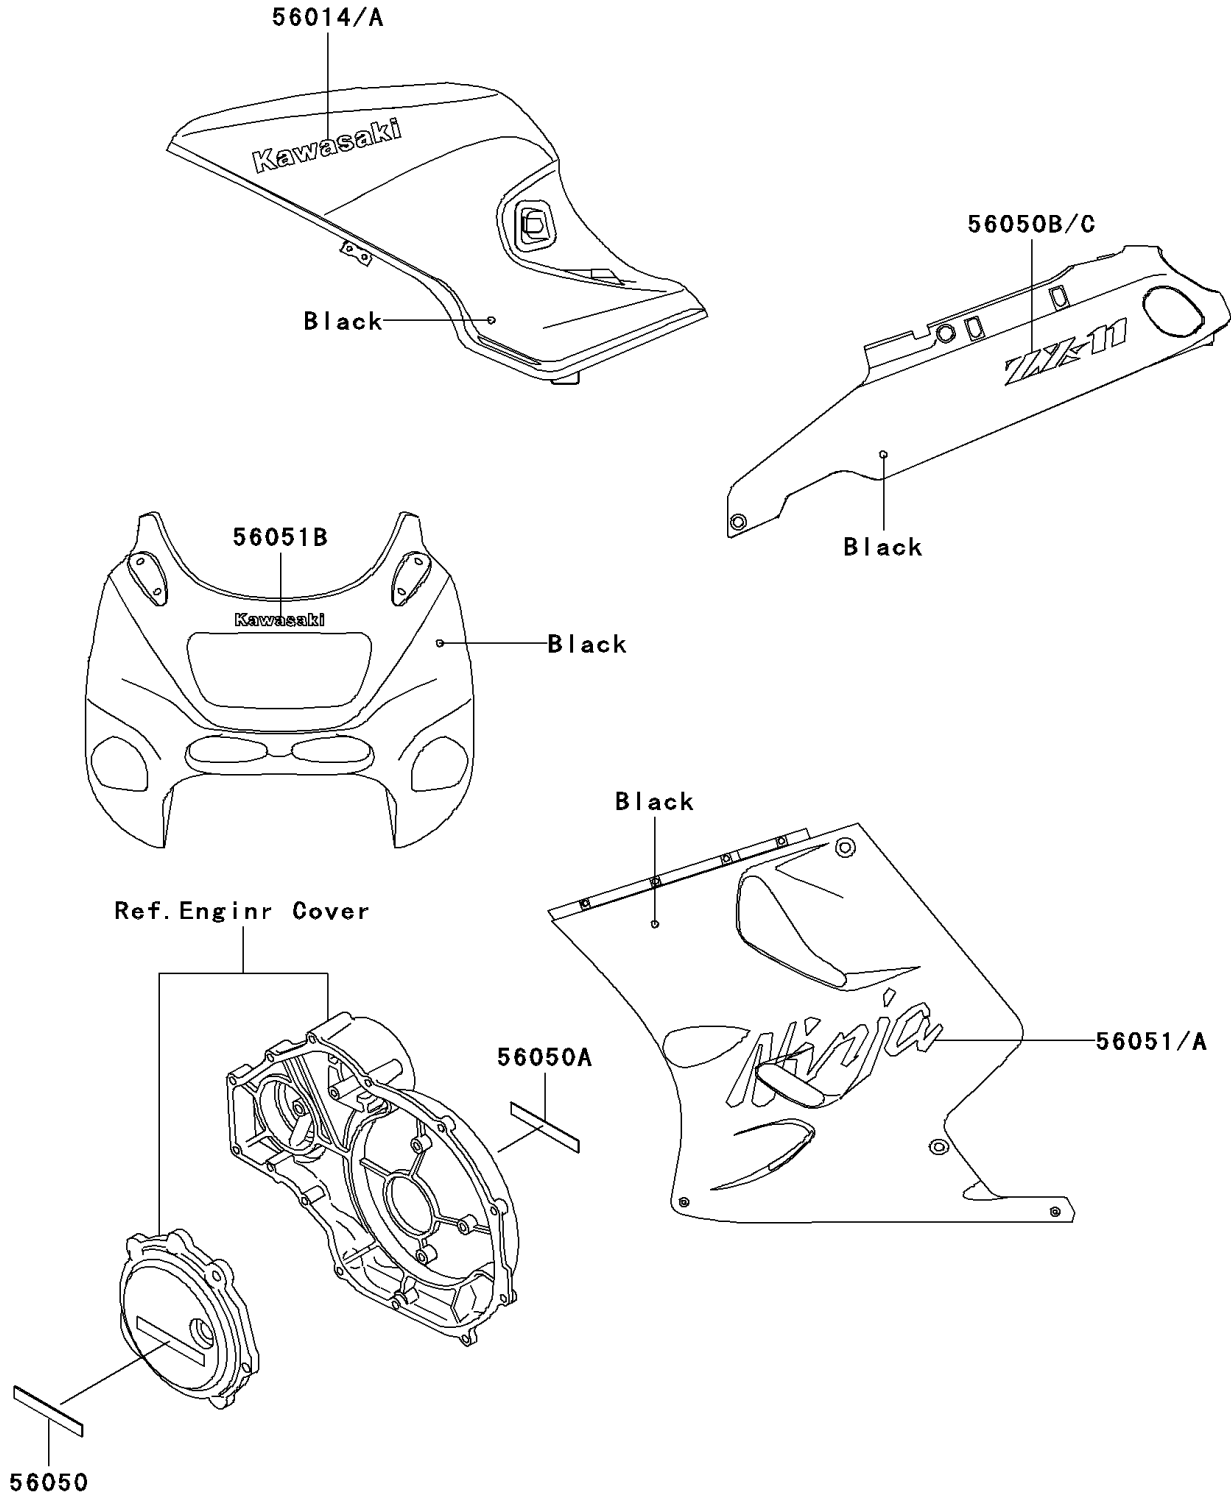

1994 Ninja® ZX™ -11 PARTS DIAGRAM

Decals(Black)(ZX1100-D2)

F2861B

1994 Ninja® ZX™ -11 PARTS LIST

Decals(Black)(ZX1100-D2)

ITEM NAME	PART NUMBER	QUANTITY
EMBLEM,FUEL TANK,LH,KAWASAKI (Ref # 56014)	56014-1284	1
EMBLEM,FUEL TANK,RH,KAWASAKI (Ref # 56014A)	56014-1285	1
MARK,ENGINE COVER,LH (Ref # 56050)	56050-1094	1
MARK,ENGINE COVER,RH (Ref # 56050A)	56050-1095	1
MARK,SIDE COVER,LH,ZX-11 (Ref # 56050B)	56050-1938	1
MARK,SIDE COVER,RH,ZX-11 (Ref # 56050C)	56050-1939	1
MARK,LWR COWLING,LH,NINJA (Ref # 56051)	56051-1052	1
MARK,LWR COWLING,RH,NINJA (Ref # 56051A)	56051-1053	1
MARK,KAWASAKI (Ref # 56051B)	56051-1054	1