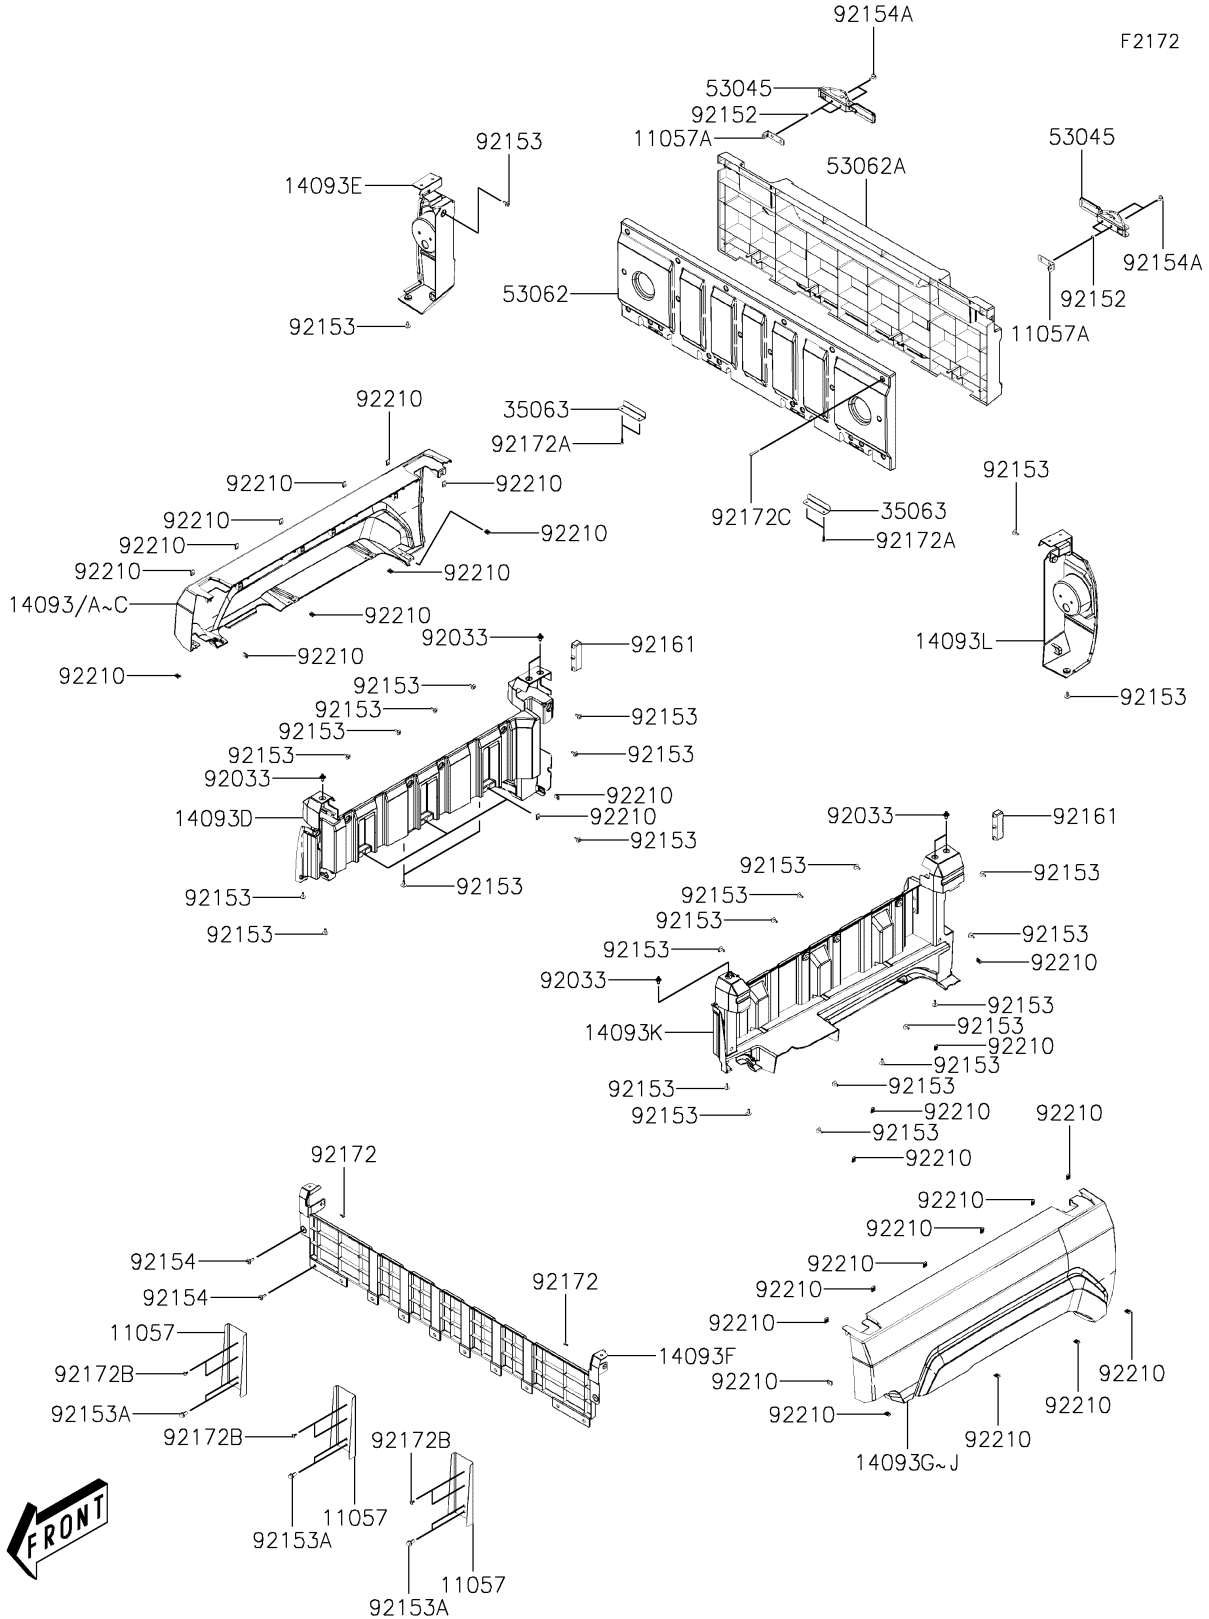

2025 Mule PRO-MX EPS PARTS DIAGRAM

Rear Fender(s)

2025 Mule PRO-MX EPS PARTS LIST

Rear Fender(s)

ITEM NAME	PART NUMBER	QUANTITY
BRACKET,CARGO BED (Ref # 11057)	11057-Y016	3
BRACKET,STOPPER (Ref # 11057A)	11057-Y018	2
COVER,SIDE,OUTER,RH,F.RED (Ref # 14093A)	14093-Y031-947	1
COVER,SIDE,OUTER,RH,T.GREEN (Ref # 14093B)	14093-Y031-973	1
COVER,SIDE,OUTER,RH,M.GRAY (Ref # 14093C)	14093-Y031-986	1
COVER,SIDE,INNER,RH,S.BLACK (Ref # 14093D)	14093-Y032-933	1
COVER,TAIL LIGHT,RH,S.BLACK (Ref # 14093E)	14093-Y033-933	1
COVER,FRONT CARRIER (Ref # 14093F)	14093-Y034	1
COVER,SIDE,OUTER,LH,F.RED (Ref # 14093H)	14093-Y035-947	1
COVER,SIDE,OUTER,LH,T.GREEN (Ref # 14093I)	14093-Y035-973	1
COVER,SIDE,OUTER,LH,M.GRAY (Ref # 14093J)	14093-Y035-986	1
COVER,SIDE,INNER,LH,S.BLACK (Ref # 14093K)	14093-Y036-933	1
COVER,TAIL LIGHT,LH,S.BLACK (Ref # 14093L)	14093-Y037-933	1
STAY,HINGE (Ref # 35063)	35063-Y044	2
HOOK-ASSY (Ref # 53045)	53045-Y002	2
GATE-TAIL,INNER (Ref # 53062)	53062-Y002	1
GATE-TAIL,OUTER,S.BLACK (Ref # 53062A)	53062-Y003-933	1
RING-SNAP (Ref # 92033)	92033-Y033	6
COLLAR,TAIL GATE (Ref # 92152)	92152-Y075	4
BOLT,5X16 (Ref # 92153)	92153-Y013	30
BOLT,FLANGE,8X16 (Ref # 92153A)	92153-Y032	6
BOLT,6X18 (Ref # 92154)	92154-Y177	12
BOLT,6X20 (Ref # 92154A)	92154-Y227	4
DAMPER (Ref # 92161)	92161-Y053	2
SCREW,4X12 (Ref # 92172)	92172-Y019	2
SCREW,TAPPING,5X16 (Ref # 92172A)	92172-Y020	4
SCREW,TAPPING,5X12 (Ref # 92172B)	92172-Y038	6
SCREW,TAPPING,5X30 (Ref # 92172C)	92172-Y083	22
NUT,5MM (Ref # 92210)	92210-Y016	30