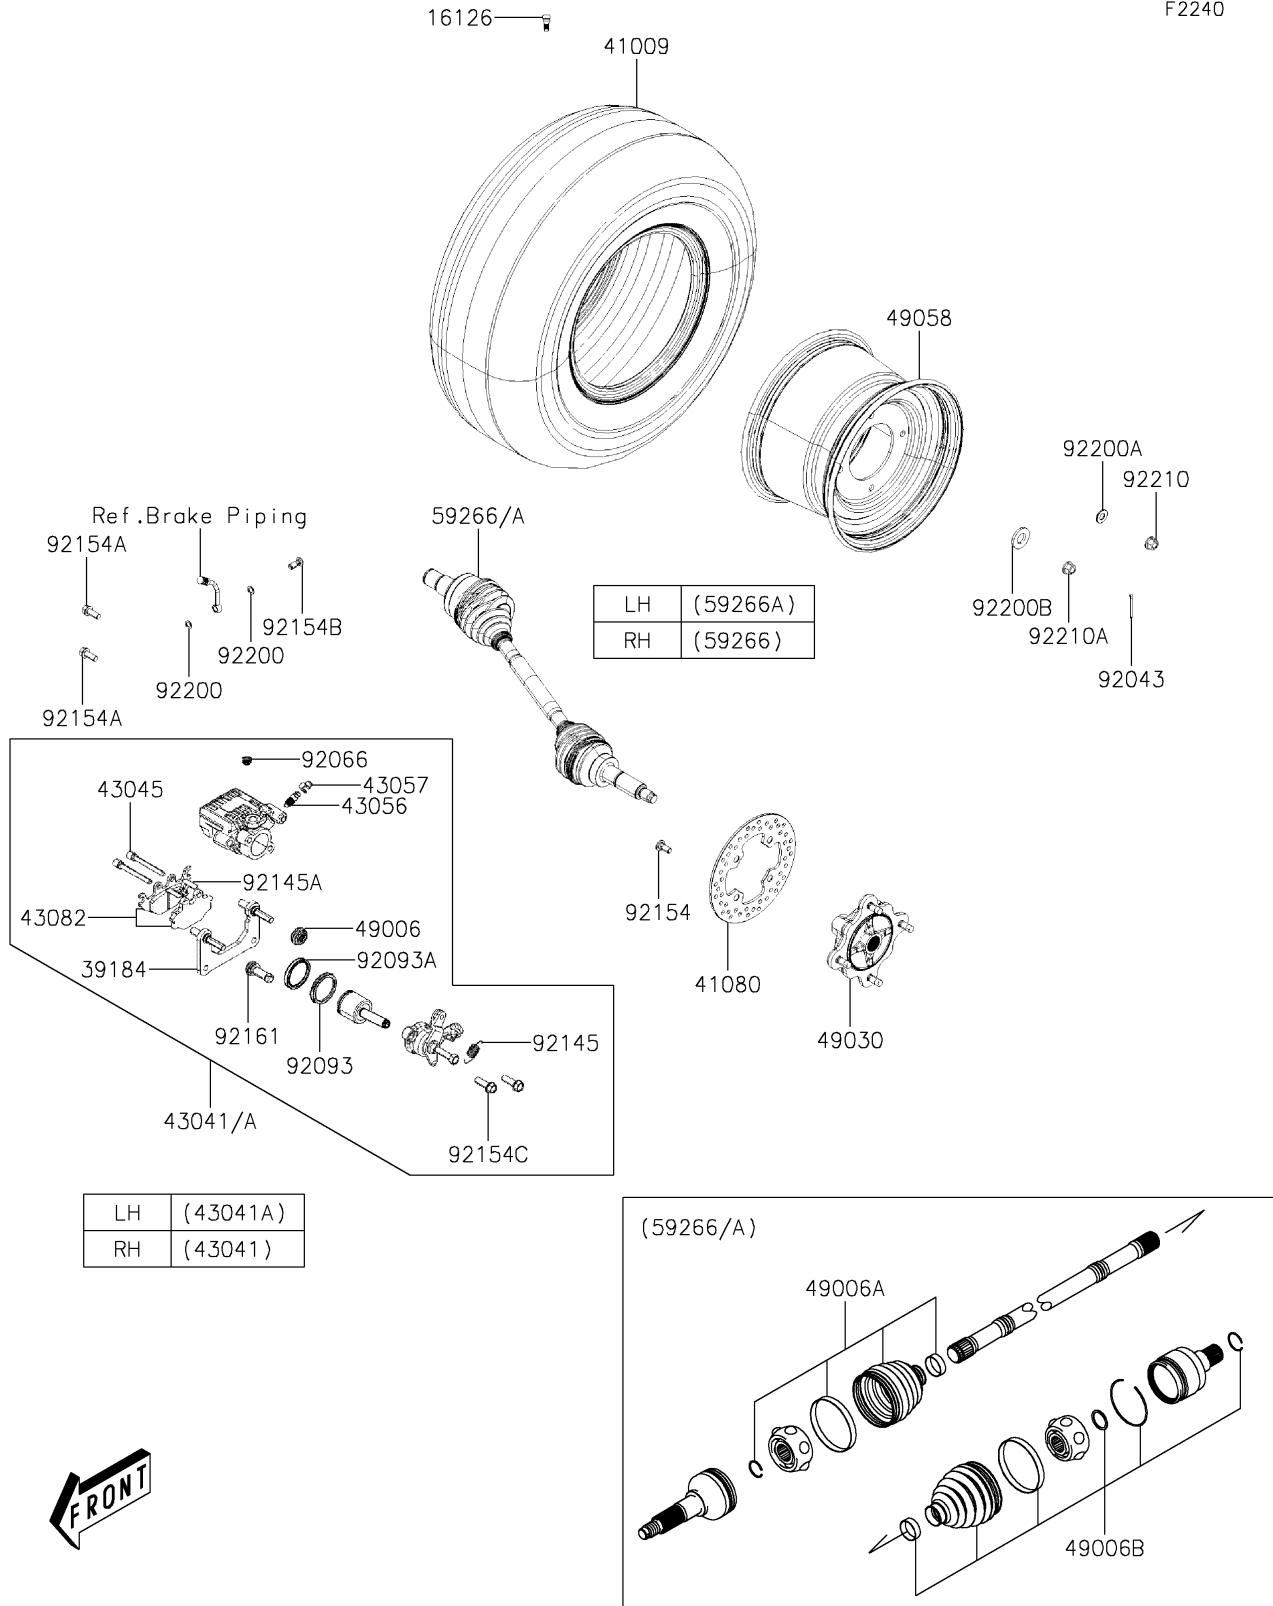

2022 MULE PRO-MX™ EPS PARTS DIAGRAM

Rear Hubs/Brakes

F2240

2022 MULE PRO-MX™ EPS PARTS LIST

Rear Hubs/Brakes

ITEM NAME	PART NUMBER	QUANTITY
VALVE,RIM (Ref # 16126)	16126-Y001	2
BRACKET-ASSY (Ref # 39184)	39184-0044	2
TIRE,RR,25X10.00 R12 (Ref # 41009)	41009-Y009	2
DISC,BRAKE (Ref # 41080)	41080-Y009	2
CALIPER-ASSY,RR,RH,SILVER (Ref # 43041)	43041-Y009-934	1
CALIPER-ASSY,RR,LH,SILVER (Ref # 43041A)	43041-Y010-934	1
SHAFT-CALIPER (Ref # 43045)	43045-Y002	4
BREATHER-BRAKE (Ref # 43056)	43056-0006	2
CAP-BREATHER (Ref # 43057)	43057-Y002	2
PAD-ASSY-BRAKE,RR (Ref # 43082)	43082-Y009	2
BOOT,CALIPER (Ref # 49006)	49006-Y005	2
BOOT,RR,OUTSIDE (Ref # 49006A)	49006-Y011	2
BOOT,RR,INSIDE (Ref # 49006B)	49006-Y012	2
HUB,RR (Ref # 49030)	49030-Y004	2
WHEEL,RR,BLACK (Ref # 49058)	49058-Y005-935	2
JOINT-BALL,RR,RH (Ref # 59266)	59266-Y002	1
JOINT-BALL,RR,LH (Ref # 59266A)	59266-Y003	1
PIN,4X40 (Ref # 92043)	92043-Y043	2
PLUG (Ref # 92066)	92066-Y012	2
SEAL,PISTON (Ref # 92093)	92093-Y033	2
SEAL,PISTON (Ref # 92093A)	92093-Y034	2
SPRING,RETURN,47MM (Ref # 92145)	92145-1690	2
SPRING,PAD (Ref # 92145A)	92145-Y035	2
BOLT,10X23 (Ref # 92154)	92154-Y178	8
BOLT (Ref # 92154A)	92154-Y183	4
BOLT,OIL (Ref # 92154B)	92154-Y184	2
BOLT,FLANGE,6X40 (Ref # 92154C)	92154-Y228	4
DAMPER (Ref # 92161)	92161-Y012	2
WASHER (Ref # 92200)	92200-Y015	4

2022 MULE PRO-MX™ EPS PARTS LIST

Rear Hubs/Brakes

ITEM NAME	PART NUMBER	QUANTITY
WASHER,12MM (Ref # 92200A)	92200-Y089	8
WASHER,40X20.5X4.5 (Ref # 92200B)	92200-Y090	2
NUT (Ref # 92210)	92210-Y088	8
NUT,FLANGE,20MM (Ref # 92210A)	92210-Y099	2