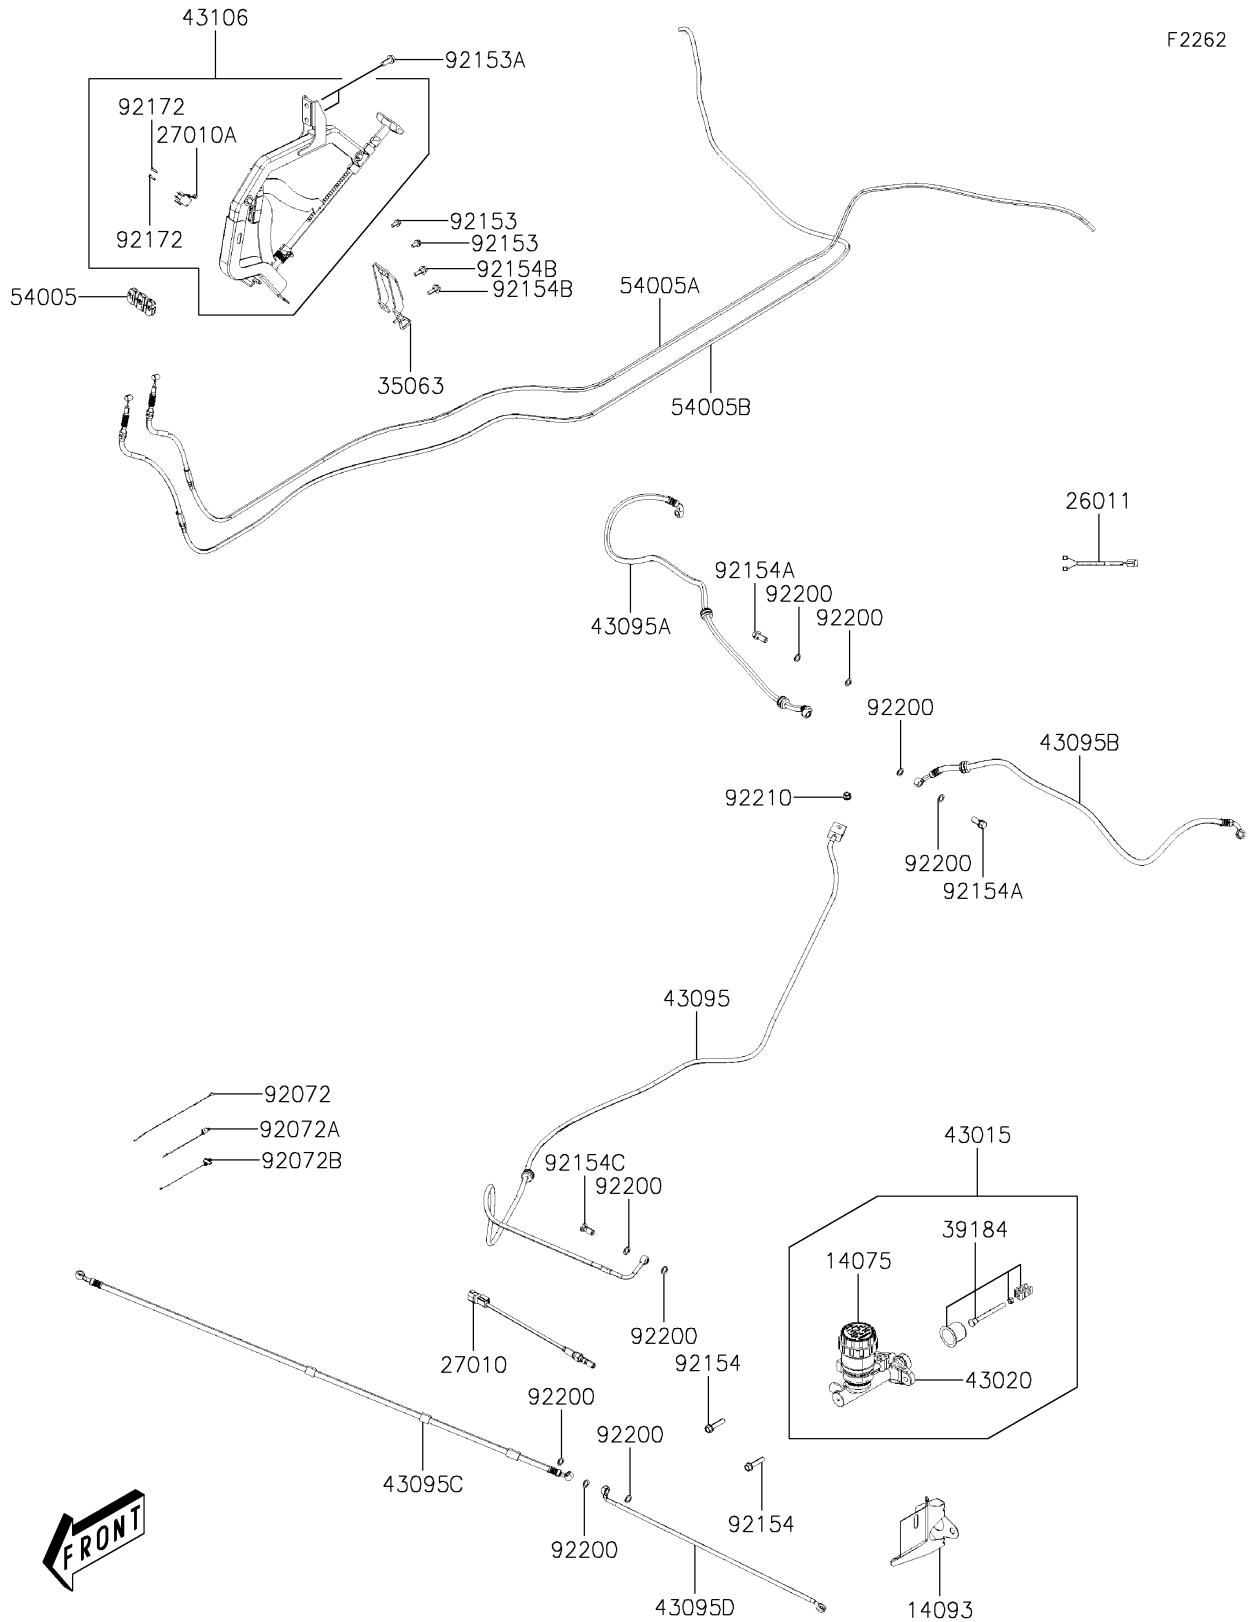

2025 MULE PRO-MX™ EPS PARTS DIAGRAM

Brake Piping

2025 MULE PRO-MX™ EPS PARTS LIST

Brake Piping

ITEM NAME	PART NUMBER	QUANTITY
CAP-ASSY (Ref # 14075)	14075-Y007	1
COVER,MASTER CYLINDER (Ref # 14093)	14093-Y008	1
WIRE-LEAD,PARKING SW (Ref # 26011)	26011-Y014	1
SWITCH,BRAKE PRESSURE (Ref # 27010)	27010-Y016	1
SWITCH (Ref # 27010A)	27010-Y017	1
STAY,PARKING BRAKE ASSY (Ref # 35063)	35063-Y042	1
BRACKET-ASSY (Ref # 39184)	39184-Y001	1
CYLINDER-ASSY-MASTER (Ref # 43015)	43015-Y007	1
PISTON-COMP-BRAKE (Ref # 43020)	43020-Y004	1
HOSE-BRAKE,RR (Ref # 43095)	43095-Y019	1
HOSE-BRAKE,RR,RH (Ref # 43095A)	43095-Y020	1
HOSE-BRAKE,RR,LH (Ref # 43095B)	43095-Y021	1
HOSE-BRAKE,FR,RH (Ref # 43095C)	43095-Y022	1
HOSE-BRAKE,FR,LH (Ref # 43095D)	43095-Y023	1
LEVER-ASSY-PARKING BRAKE (Ref # 43106)	43106-Y001	1
CABLE-BRAKE,PARKING (Ref # 54005)	54005-Y003	1
CABLE-BRAKE,PARKING,RH (Ref # 54005A)	54005-Y004	1
CABLE-BRAKE,PARKING,LH (Ref # 54005B)	54005-Y005	1
BAND (Ref # 92072)	92072-Y011	2
BAND (Ref # 92072A)	92072-Y020	2
BAND (Ref # 92072B)	92072-Y021	2
BOLT,FLANGE,6X12 (Ref # 92153)	92153-Y023	2
BOLT,FLANGE,8X20 (Ref # 92153A)	92153-Y033	2
BOLT,FLANGE,8X35 (Ref # 92154)	92154-Y021	2
BOLT,10X22 (Ref # 92154A)	92154-Y114	2
BOLT,6X20 (Ref # 92154B)	92154-Y179	2
BOLT,OIL (Ref # 92154C)	92154-Y184	1
SCREW (Ref # 92172)	92172-Y082	2
WASHER (Ref # 92200)	92200-Y015	9

2025 MULE PRO-MX™ EPS PARTS LIST

Brake Piping

ITEM NAME	PART NUMBER	QUANTITY
NUT,8MM (Ref # 92210)	92210-Y076	1