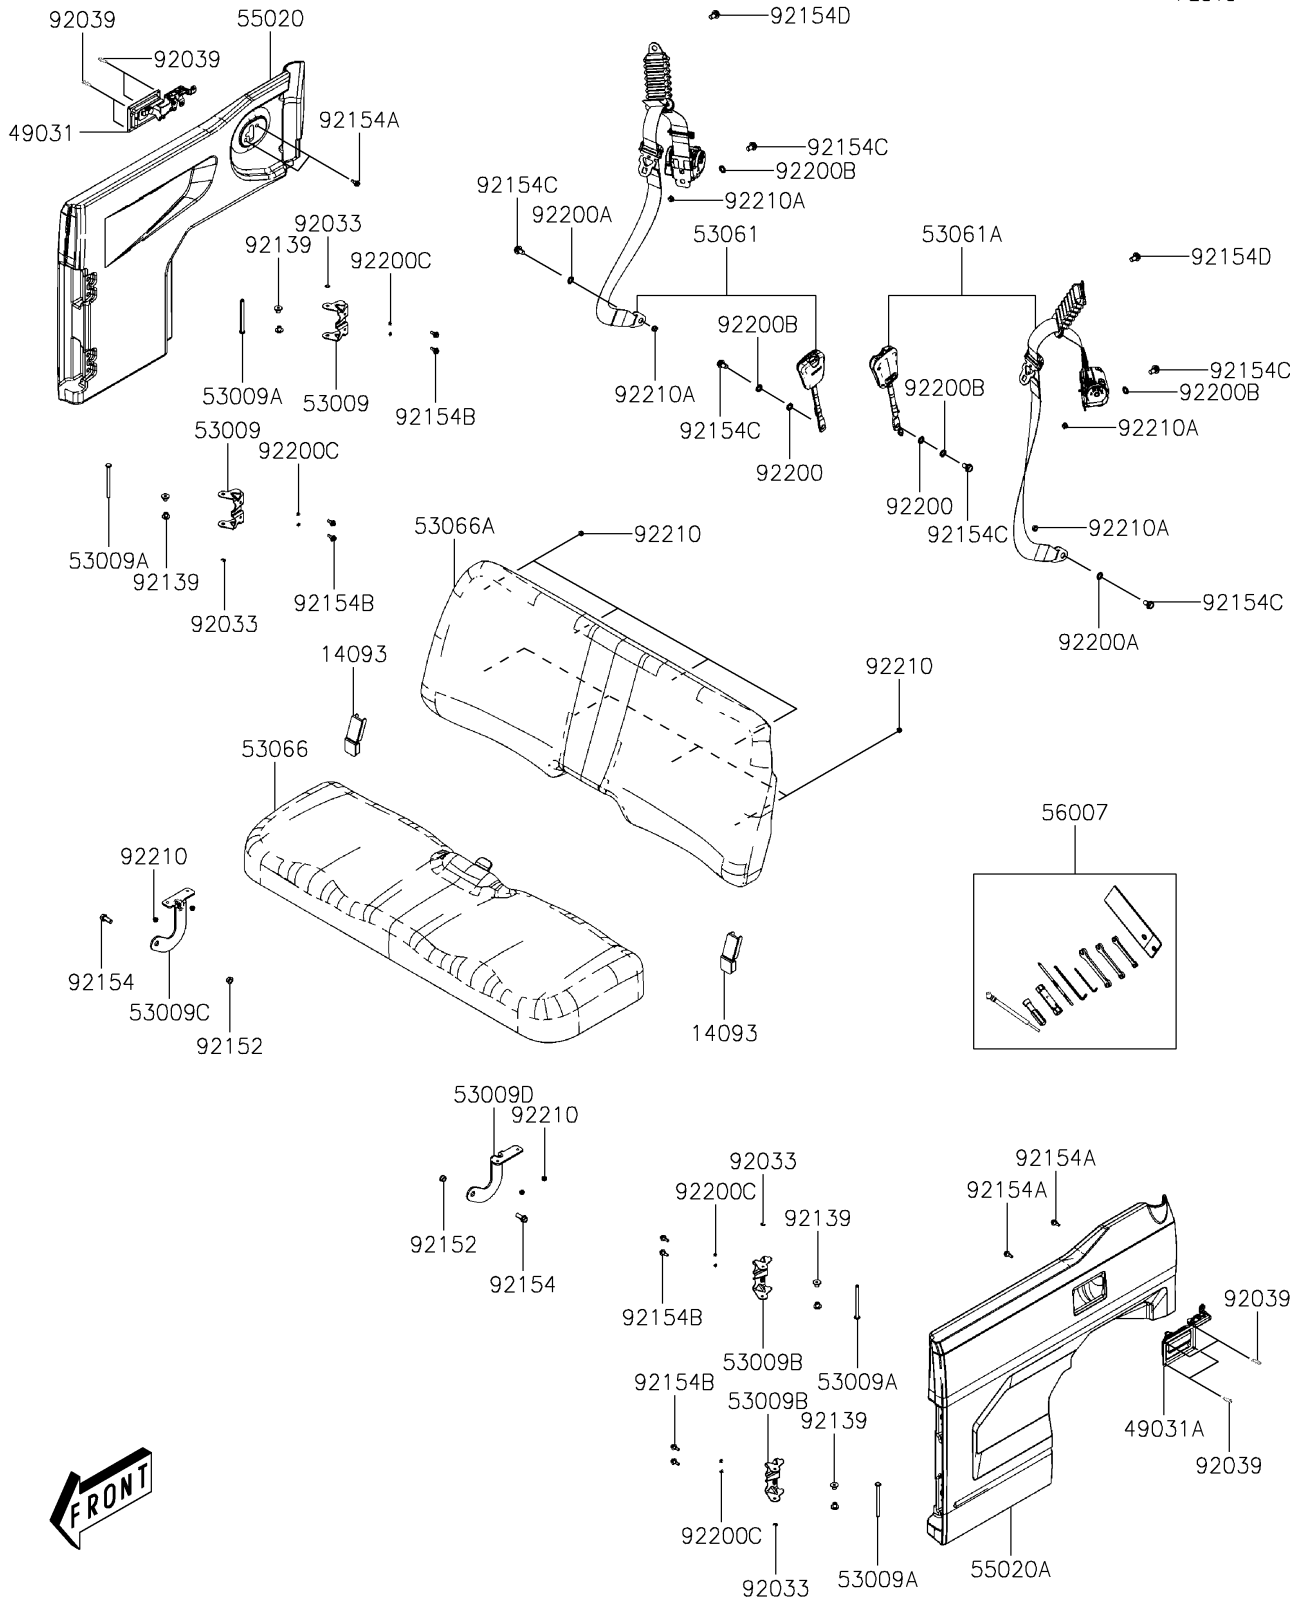

2024 MULE PRO-MX™ EPS PARTS DIAGRAM

Seat

F2510

2024 MULE PRO-MX™ EPS PARTS LIST

Seat

ITEM NAME	PART NUMBER	QUANTITY
COVER,SEAT (Ref # 14093)	14093-Y028	2
LATCH,RH (Ref # 49031)	49031-Y001	1
LATCH,LH (Ref # 49031A)	49031-Y002	1
HINGE,RH (Ref # 53009)	53009-Y002	2
HINGE (Ref # 53009A)	53009-Y003	4
HINGE,LH (Ref # 53009B)	53009-Y004	2
HINGE,SEAT,RH (Ref # 53009C)	53009-Y005	1
HINGE,SEAT,LH (Ref # 53009D)	53009-Y006	1
BELT-SEAT,RH (Ref # 53061)	53061-Y004	1
BELT-SEAT,LH (Ref # 53061A)	53061-Y005	1
SEAT-ASSY,BOTTOM (Ref # 53066)	53066-Y006	1
SEAT-ASSY,BACK (Ref # 53066A)	53066-Y008	1
GUARD,RH,S.BLACK (Ref # 55020)	55020-Y020-933	1
GUARD,LH,S.BLACK (Ref # 55020A)	55020-Y021-933	1
TOOL-KIT (Ref # 56007)	56007-Y005	1
RING-SNAP (Ref # 92033)	92033-Y040	4
RIVET,4.8X12.8 (Ref # 92039)	92039-Y005	8
BUSHING (Ref # 92139)	92139-Y014	8
COLLAR (Ref # 92152)	92152-Y066	2
BOLT,FLANGE,10X25 (Ref # 92154)	92154-Y139	2
BOLT,FLANGE,6X14 (Ref # 92154A)	92154-Y153	4
BOLT,FLANGE,6X18 (Ref # 92154B)	92154-Y154	8
BOLT (Ref # 92154C)	92154-Y170	6
BOLT (Ref # 92154D)	92154-Y171	2
WASHER,12MM (Ref # 92200)	92200-Y003	2
WASHER,THRUST,12X30X1 (Ref # 92200A)	92200-Y075	2
WASHER,12MM (Ref # 92200B)	92200-Y096	4
WASHER,DOOR (Ref # 92200C)	92200-Y105	8
NUT,6MM (Ref # 92210)	92210-Y026	12

2024 MULE PRO-MX™ EPS PARTS LIST

Seat

ITEM NAME	PART NUMBER	QUANTITY
NUT (Ref # 92210A)	92210-Y081	4