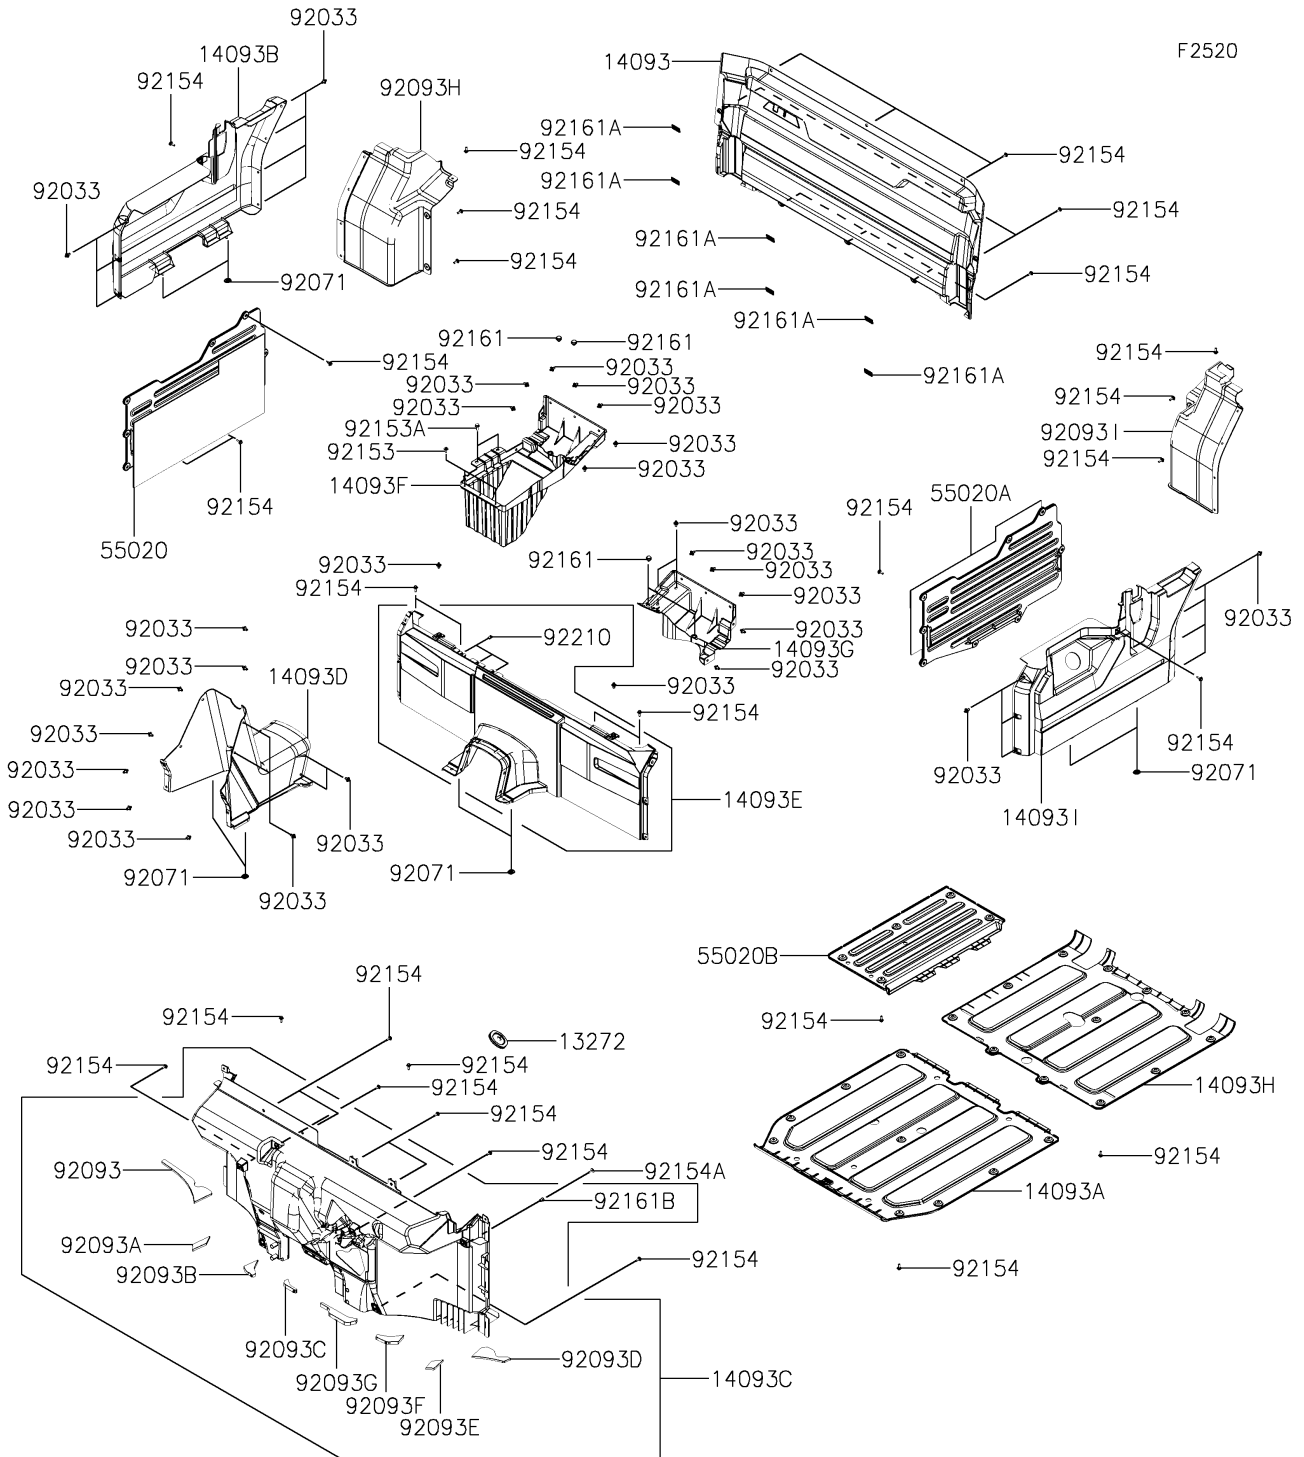

2024 MULE PRO-MX™ EPS PARTS DIAGRAM

Carrier(s)

2024 MULE PRO-MX™ EPS PARTS LIST

Carrier(s)

ITEM NAME	PART NUMBER	QUANTITY
PLATE,FRONT TIRE HOUSE (Ref # 13272)	13272-Y032	1
COVER,BACK,S.BLACK (Ref # 14093)	14093-Y010-933	1
COVER,UNDER,FR,S.BLACK (Ref # 14093A)	14093-Y018-933	1
COVER,SIDE,RH,S.BLACK (Ref # 14093B)	14093-Y022-933	1
COVER,FR FLOOR,S.BLACK (Ref # 14093C)	14093-Y023-933	1
COVER,TUNNEL,S.BLACK (Ref # 14093D)	14093-Y025-933	1
COVER,CNT,S.BLACK (Ref # 14093E)	14093-Y026-933	1
COVER,HEAT GUARD,RH (Ref # 14093F)	14093-Y027	1
COVER,HEAT GUARD,LH (Ref # 14093G)	14093-Y029	1
COVER,UNDER,RR,S.BLACK (Ref # 14093H)	14093-Y030-933	1
COVER,SIDE,LH,S.BLACK (Ref # 14093I)	14093-Y052-933	1
GUARD,HEAT,RH (Ref # 55020)	55020-Y013	1
GUARD,HEAT,LH (Ref # 55020A)	55020-Y014	1
GUARD,BOOT,S.BLACK (Ref # 55020B)	55020-Y017-933	1
RING-SNAP (Ref # 92033)	92033-Y033	41
GROMMET (Ref # 92071)	92071-Y006	8
SEAL (Ref # 92093)	92093-Y035	1
SEAL (Ref # 92093A)	92093-Y036	1
SEAL (Ref # 92093B)	92093-Y037	1
SEAL (Ref # 92093C)	92093-Y038	1
SEAL (Ref # 92093D)	92093-Y039	1
SEAL (Ref # 92093E)	92093-Y040	1
SEAL (Ref # 92093F)	92093-Y041	1
SEAL (Ref # 92093G)	92093-Y042	1
SEAL (Ref # 92093H)	92093-Y043	1
SEAL (Ref # 92093I)	92093-Y044	1
BOLT,5X16 (Ref # 92153)	92153-Y013	3
BOLT,FLANGE,8X16 (Ref # 92153A)	92153-Y032	2
BOLT,6X18 (Ref # 92154)	92154-Y177	73

2024 MULE PRO-MX™ EPS PARTS LIST

Carrier(s)

ITEM NAME	PART NUMBER	QUANTITY
BOLT,5X22 (Ref # 92154A)	92154-Y186	9
DAMPER (Ref # 92161)	92161-Y014	4
DAMPER (Ref # 92161A)	92161-Y045	6
DAMPER (Ref # 92161B)	92161-Y054	9
NUT,5MM (Ref # 92210)	92210-Y016	3