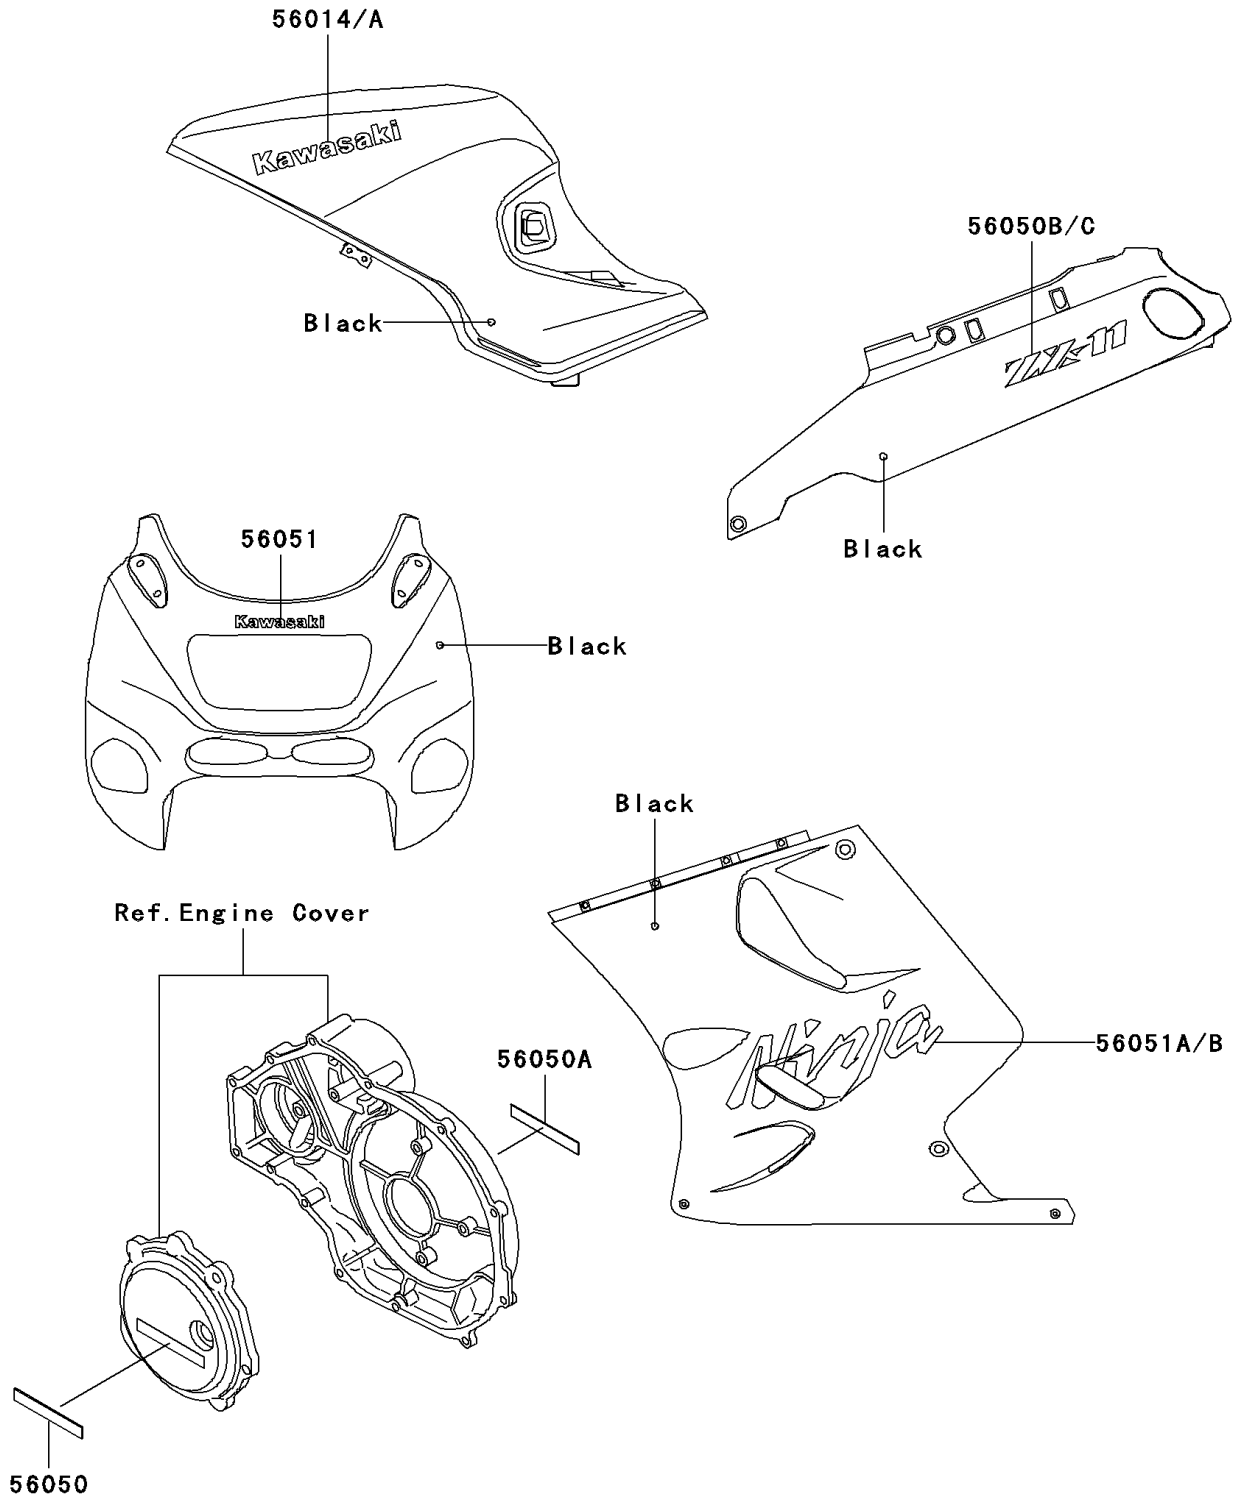

# 1995 Ninja® ZX™ -11 PARTS DIAGRAM

Decals(Black)(ZX1100-D3)

F2861C

# 1995 Ninja® ZX™ -11 PARTS LIST

Decals(Black)(ZX1100-D3)

ITEM NAME	PART NUMBER	QUANTITY
EMBLEM,FUEL TANK,LH,KAWASAKI (Ref # 56014)	56014-1284	1
EMBLEM,FUEL TANK,RH,KAWASAKI (Ref # 56014A)	56014-1285	1
MARK,ENGINE COVER,LH (Ref # 56050)	56050-1094	1
MARK,ENGINE COVER,RH (Ref # 56050A)	56050-1095	1
MARK,SIDE COVER,LH,ZX-11 (Ref # 56050B)	56050-1938	1
MARK,SIDE COVER,RH,ZX-11 (Ref # 56050C)	56050-1939	1
MARK,KAWASAKI (Ref # 56051)	56051-1183	1
MARK,LWR COWLING,LH,NINJA (Ref # 56051A)	56051-1184	1
MARK,LWR COWLING,RH,NINJA (Ref # 56051B)	56051-1185	1