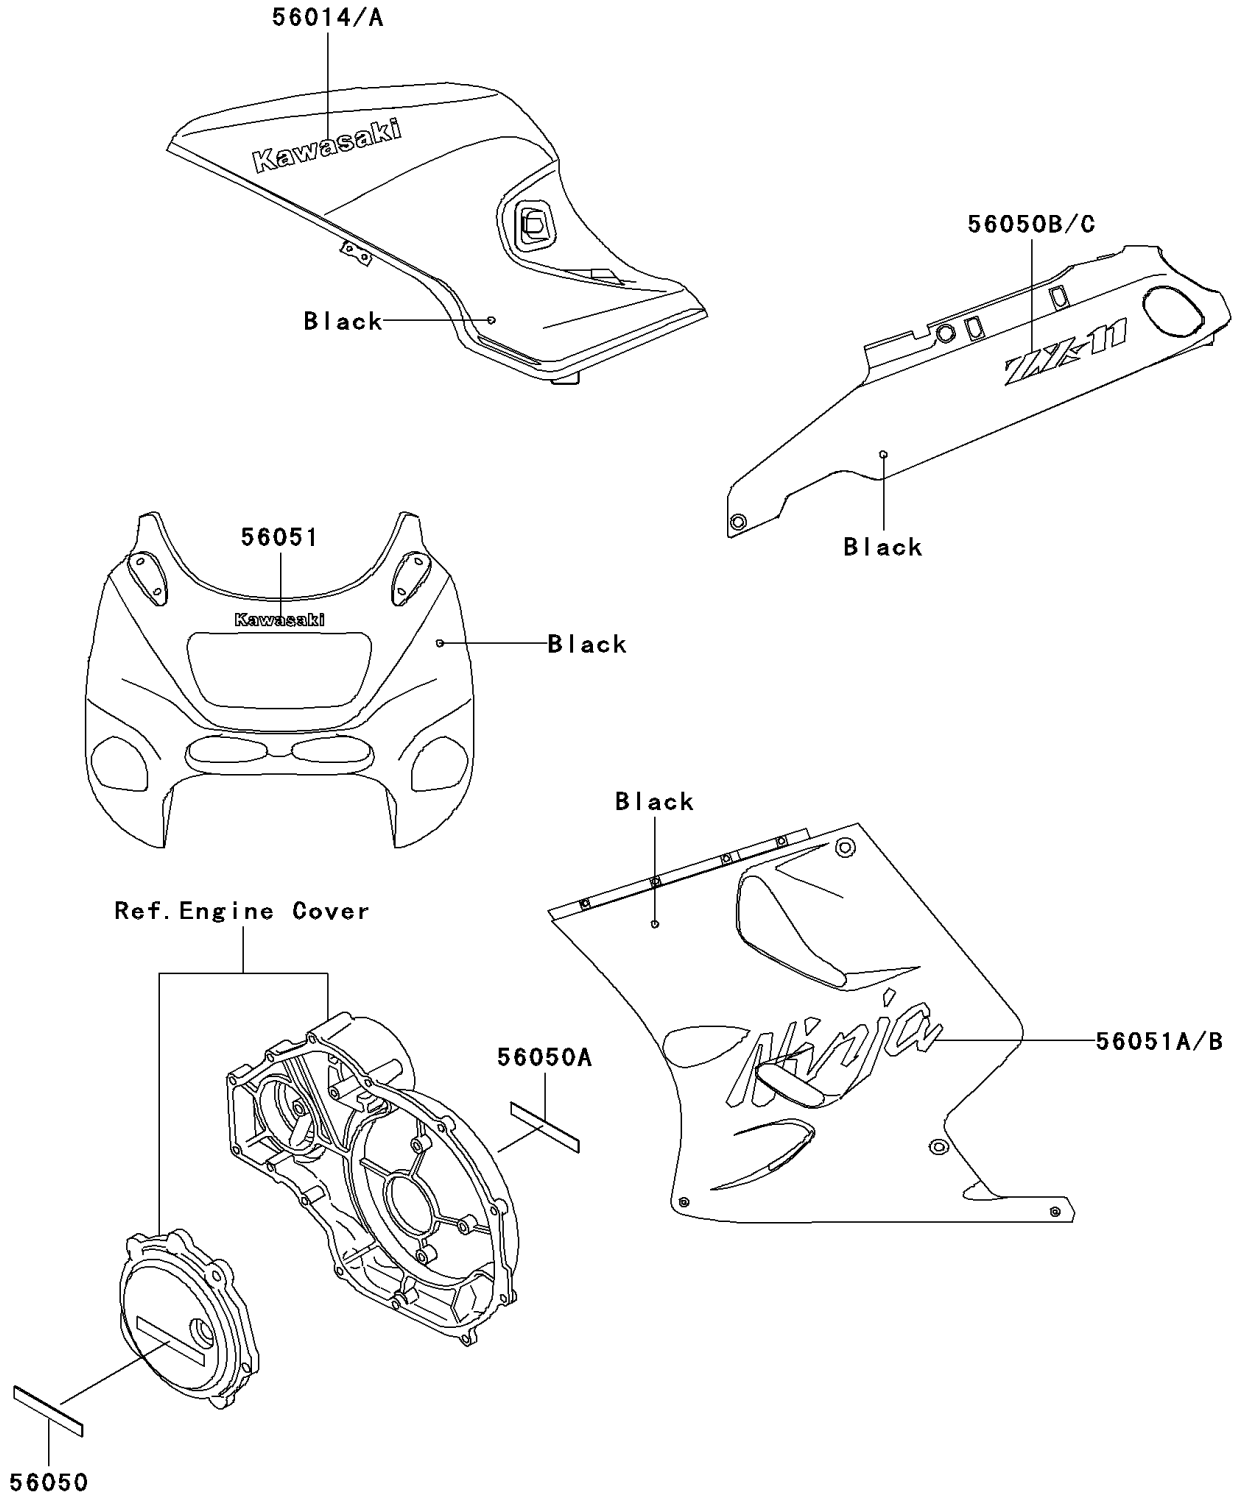

1995 Ninja® ZX™ -11 PARTS DIAGRAM

Decals(Black)(ZX1100-D3)

F2861C

1995 Ninja® ZX™ -11 PARTS LIST

Decals(Black)(ZX1100-D3)

ITEM NAME	PART NUMBER	QUANTITY
EMBLEM,FUEL TANK,LH,KAWASAKI (Ref # 56014)	56014-1284	1
EMBLEM,FUEL TANK,RH,KAWASAKI (Ref # 56014A)	56014-1285	1
MARK,ENGINE COVER,LH (Ref # 56050)	56050-1094	1
MARK,ENGINE COVER,RH (Ref # 56050A)	56050-1095	1
MARK,SIDE COVER,LH,ZX-11 (Ref # 56050B)	56050-1938	1
MARK,SIDE COVER,RH,ZX-11 (Ref # 56050C)	56050-1939	1
MARK,KAWASAKI (Ref # 56051)	56051-1183	1
MARK,LWR COWLING,LH,NINJA (Ref # 56051A)	56051-1184	1
MARK,LWR COWLING,RH,NINJA (Ref # 56051B)	56051-1185	1