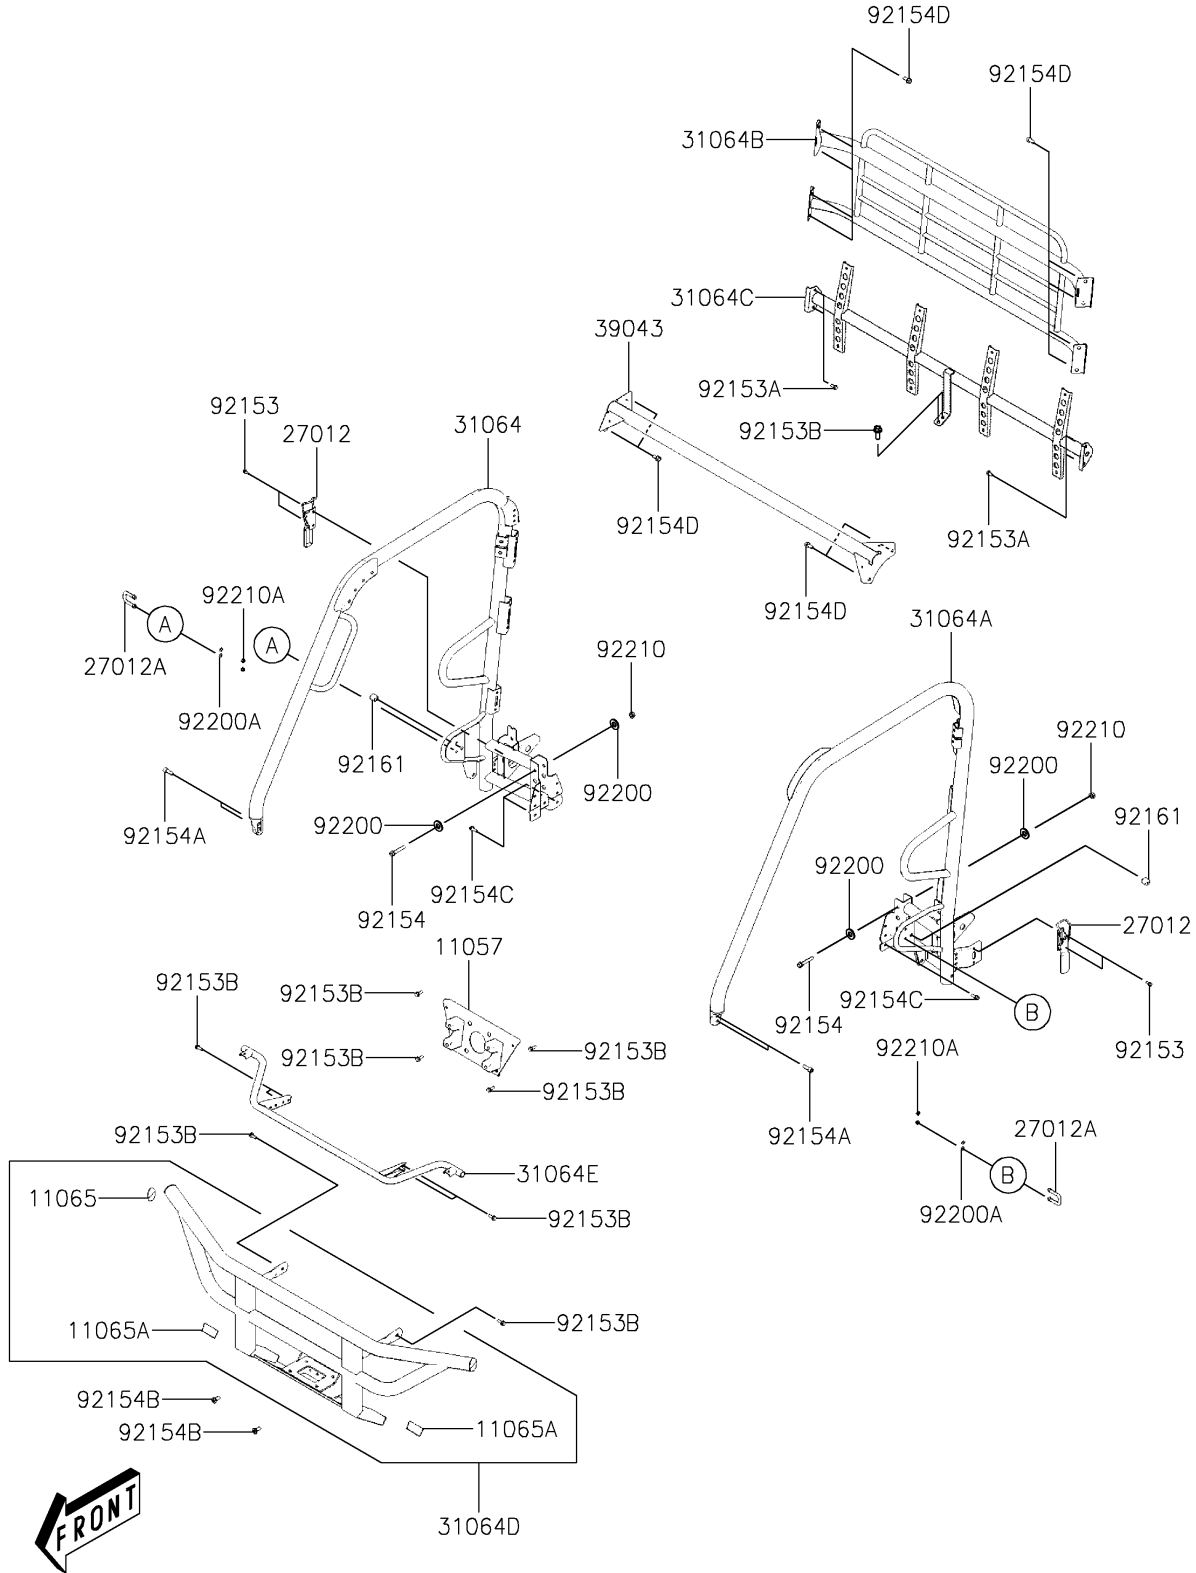

# 2022 Mule PRO-MX EPS PARTS DIAGRAM

Guards/Cab Frame

F2681

## 2022 Mule PRO-MX EPS PARTS LIST

### Guards/Cab Frame

ITEM NAME	PART NUMBER	QUANTITY
BRACKET,STABILIZER (Ref # 11057)	11057-Y015	1
CAP,FR BUMPER,END (Ref # 11065)	11065-Y043	2
CAP,FR BUMPER (Ref # 11065A)	11065-Y044	2
HOOK,SIDE (Ref # 27012)	27012-Y005	2
HOOK,DOOR (Ref # 27012A)	27012-Y007	2
PIPE-COMP,ROOF,RH (Ref # 31064)	31064-Y013	1
PIPE-COMP,ROOF,LH (Ref # 31064A)	31064-Y014	1
PIPE-COMP,REAR,UPP (Ref # 31064B)	31064-Y015	1
PIPE-COMP,REAR,LWR (Ref # 31064C)	31064-Y016	1
PIPE-COMP,FR BUMPER (Ref # 31064D)	31064-Y017	1
PIPE-COMP,FR COVER (Ref # 31064E)	31064-Y018	1
CROSSMEMBER-COMP,ROOF (Ref # 39043)	39043-Y002	1
BOLT,FLANGE,6X16 (Ref # 92153)	92153-Y025	4
BOLT,FLANGE,8X16 (Ref # 92153A)	92153-Y032	4
BOLT,FLANGE,8X20 (Ref # 92153B)	92153-Y033	12
BOLT,FLANGE,10X60 (Ref # 92154)	92154-Y091	2
BOLT,SOCKET,10X28 (Ref # 92154A)	92154-Y098	4
BOLT,10X23 (Ref # 92154B)	92154-Y178	2
BOLT,FLANGE,8X25 (Ref # 92154C)	92154-Y195	4
BOLT,FLANGE,10X20 (Ref # 92154D)	92154-Y197	12
DAMPER,ROPS (Ref # 92161)	92161-Y050	2
WASHER,10MM (Ref # 92200)	92200-Y020	4
WASHER,6MM (Ref # 92200A)	92200-Y106	4
NUT,10MM (Ref # 92210)	92210-Y009	2
NUT,6MM (Ref # 92210A)	92210-Y087	4